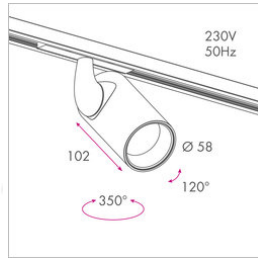

IZARO LED COB

DRIVER
230V incl.

IP20

5Y
20khr
guarantee

MONTAGE
LV-TRACK
4BY

GEWICHT
0.4Kg

Adapters

Veerklemmen

Ophanging

Drivers

Options

Opmerkingen

LDT File