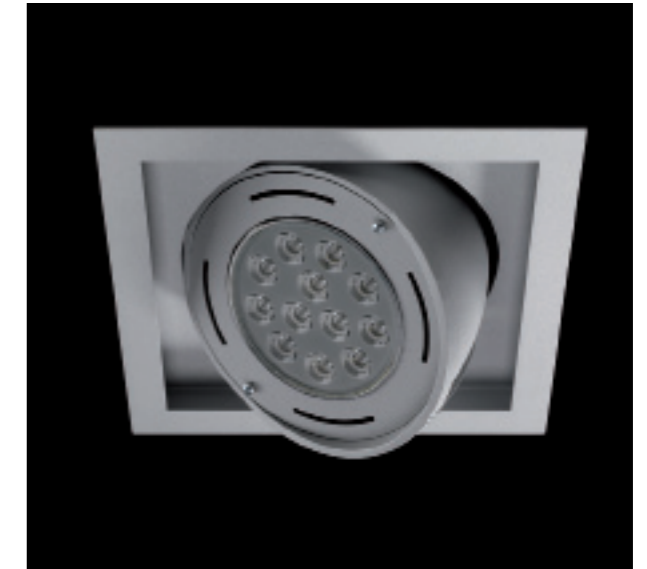

TOCLA Z SQUARE

TOCLA Z SQUARE • HIT 35W / 50W / 70W / 100W / 150W • G12

10° - 30° 45° - 65°	P.312	GEAR E	Ø210		UV	
9016 TEX 9006 TEX	2.7 KG	F	0.8 m	I	IP20	

- Gold-coated reflector available
- Standard with safety glass

TOCLA Z SQUARE • HST-TG 50W / 100W • GX12-1

10° - 20° 30° - 40°	P.312	GEAR E	Ø210		UV	P
9016 TEX 9006 TEX	2.1 KG	F	0.8 m	I	IP20	

- Gold-coated reflector available

TOCLA Z SQUARE

TOCLA Z SQUARE • RGB LED 12W

5° - 15°		GEAR LED DRIVER	Ø188			
	9016 TEX 9006 TEX	2.6 KG	F	0.1 m	I	IP 20

- Controller with wallcontroller