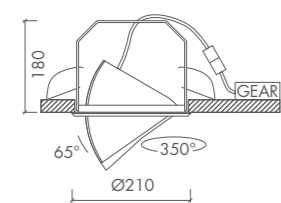

TOCLA Z

TOCLA Z • RGB LED 12W

5° - 15°		GEAR LED DRIVER	Ø188			
	9016 TEX 9006 TEX	2.1 KG	F	0.1 m		IP 20

• Controller with wallcontroller