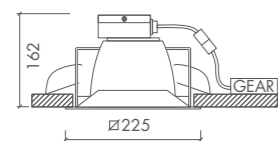

**SQUARE**

SQUARE • HIT-DE 70W / 150W • RX7s

• Standard with safety glass

SQUARE • HST-EL 100W • PG12-1