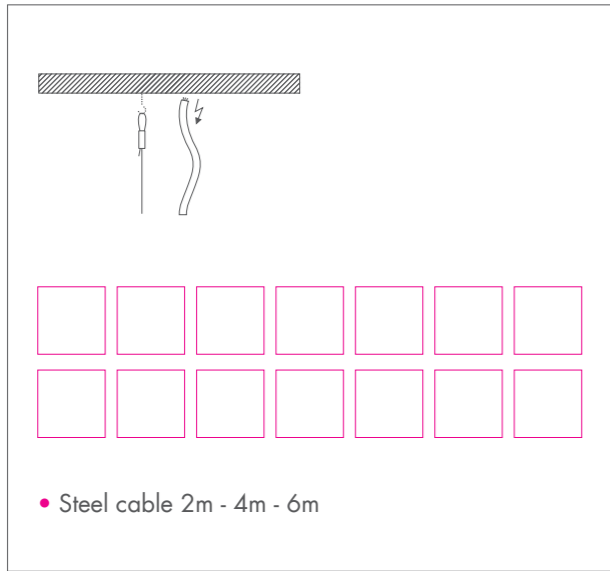

RONDO JR.

RONDO JR. • TC-TE 32W/42W • GX24q3/4

		GEAR E		FIX I-J-K-P-T		
	ALU + WHITE GLASS	1.8 KG	F	0.3 m	I	IP 20

- Standard with safety glass

RONDO JR. • HIT 35W / 50W / 70W • G12

10° - 30° 45° - 65°	P.297	GEAR E		FIX I-J-K-P-T		
	ALU + WHITE GLASS	2.3 KG	F	0.8 m	I	IP 20

- Standard with safety glass
- Gold-coated reflector available

RONDO JR. • HST-TG 50W / 100W • GX12-1

15° - 35° 50° - 70°	P.297	GEAR E		FIX G-H-I-J-K		
	ALU + WHITE GLASS	3.3 KG	F	0.8 m	I	IP 20

- Gold-coated reflector available
- Standard with safety glass

FIX I

FIX 4I

FIX I

FIX 2I

FIX J

FIX 4J

	CHROME						

- Steel cable 2m - 4m - 6m

- Steel cable 2m - 4m - 6m