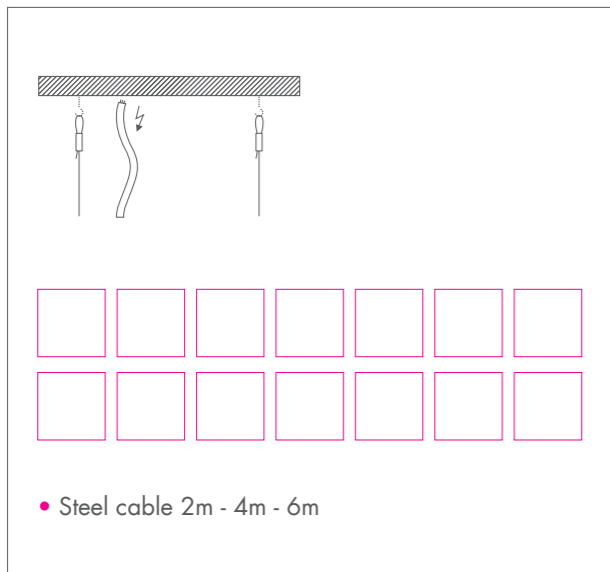

- Standard with safety glass
- Gold-coated reflector available

RONDO JR. • HST-TG 50W / 100W • GX12-1

15° - 35° 50° - 70°	P.297	GEAR E		FIX G-H-I-J-K		
	ALU + WHITE GLASS	3.3 KG	F	0.8 m	I	IP 20

- Gold-coated reflector available
- Standard with safety glass

FIX I

FIX 4I

FIX I

FIX 2I

FIX J

FIX 4J

	CHROME						

- Steel cable 2m - 4m - 6m

FIX J

	CHROME						

- Steel cable 2m - 4m - 6m

FIX 2J

	CHROME						

- Steel cable 2m - 4m - 6m

FIX K

FIX K

- Steel cable 2m - 4m - 6m