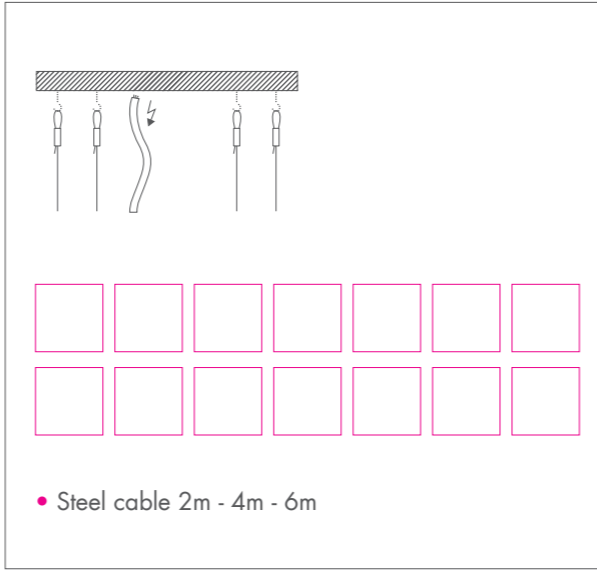

RONDO JR.

RONDO JR. • TC-TE 32W/42W • GX24q3/4

		GEAR E		FIX I-J-K-P-T		
	ALU + WHITE GLASS	1.8 KG	F	0.3 m	I	IP 20

- Standard with safety glass

RONDO JR. • HIT 35W / 50W / 70W • G12

10° - 30° 45° - 65°	P.297	GEAR E		FIX I-J-K-P-T		
	ALU + WHITE GLASS	2.3 KG	F	0.8 m	I	IP 20

- Standard with safety glass
- Gold-coated reflector available

RONDO JR. • HST-TG 50W / 100W • GX12-1

15° - 35° 50° - 70°	P.297	GEAR E		FIX G-H-I-J-K		
	ALU + WHITE GLASS	3.3 KG	F	0.8 m	I	IP 20

- Gold-coated reflector available
- Standard with safety glass

FIX I

FIX 4I

FIX I

FIX 2I

FIX J

FIX 4J

	CHROME						

- Steel cable 2m - 4m - 6m

FIX J

	CHROME						

- Steel cable 2m - 4m - 6m

FIX 2J

	CHROME						

- Steel cable 2m - 4m - 6m

FIX K

FIX K