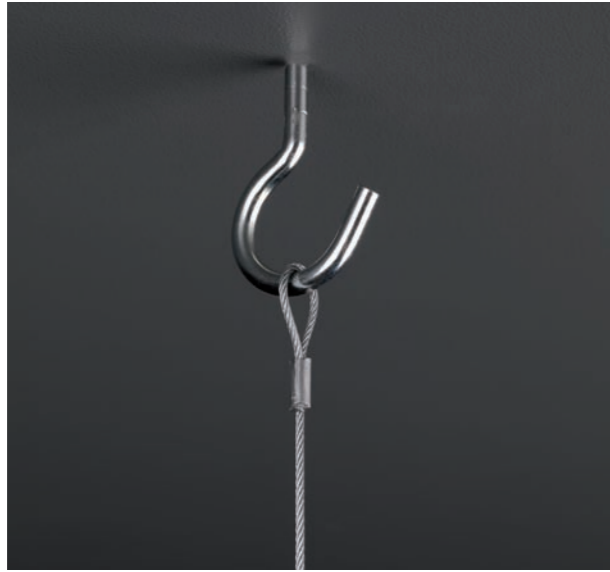

RONDO JR.

RONDO JR. • TC-TE 32W/42W • GX24q3/4

		GEAR E		FIX I-J-K-P-T		
	ALU + WHITE GLASS	1.8 KG	F	0.3 m	I	IP 20

- Standard with safety glass

RONDO JR. • HIT 35W / 50W / 70W • G12

10° - 30° 45° - 65°	P.297	GEAR E		FIX I-J-K-P-T		
	ALU + WHITE GLASS	2.3 KG	F	0.8 m	I	IP 20

- Standard with safety glass
- Gold-coated reflector available

RONDO JR. • HST-TG 50W / 100W • GX12-1

15° - 35° 50° - 70°	P.297	GEAR E		FIX G-H-I-J-K		
	ALU + WHITE GLASS	3.3 KG	F	0.8 m	I	IP 20

- Gold-coated reflector available
- Standard with safety glass

FIX I

FIX 4I

FIX I

FIX 2I

FIX J

FIX 4J

	CHROME						

- Steel cable 2m - 4m - 6m