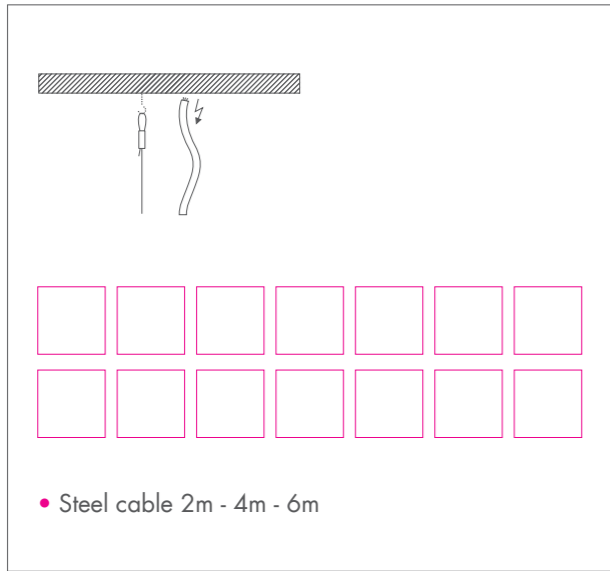

RONDO • TC-TE 32W / 42W • GX24q3/4

- Without reflector

RONDO • HST-EL 100W • PG12-1

- Gold-coated reflector available in 25° and 40°
- Gold-coated reflector also available with slits

RONDO • TC-TE 32W / 42W • GX24q3/4

- With reflector

FIX I

FIX 4I

FIX I

FIX 2I

FIX J

FIX 4J

FIX J

FIX 2J

FIX K

FIX K

	ALU 9016 TEX 9006 TEX	0.1 KG	F		IP 20		

- Steel cable 2m - 4m - 6m

FIX P

FIX P

FIX T

- Steel cable 2m - 4m - 6m