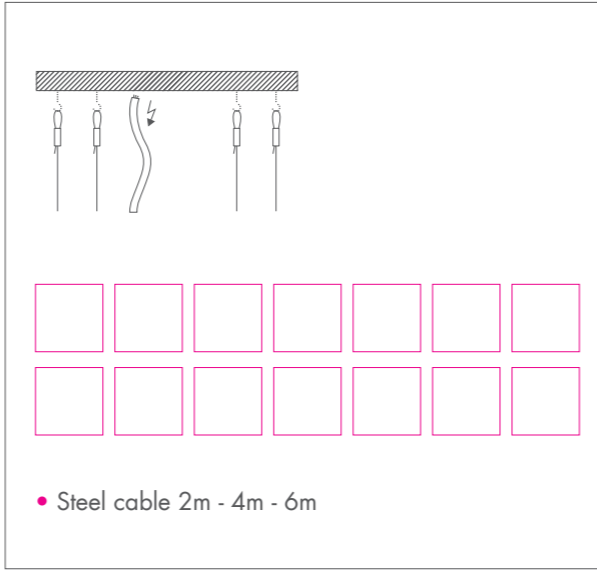

RONDO

RONDO • HST-TG 50W / 100W • GX12-1

- Gold-coated reflector available
- Gold-coated reflector also available with slits

RONDO • HIT 35W / 50W / 70W • G12

- Gold-coated reflector available
- Gold-coated reflector also available with slits
- Standard with safety glass

RONDO • TC-TE 32W / 42W • GX24q3/4

- Without reflector

RONDO • HST-EL 100W • PG12-1

- Gold-coated reflector available in 25° and 40°
- Gold-coated reflector also available with slits

RONDO • TC-TE 32W / 42W • GX24q3/4

- With reflector

FIX I

FIX 4I

FIX I

FIX 2I

FIX J

FIX 4J

FIX J

- Steel cable 2m - 4m - 6m