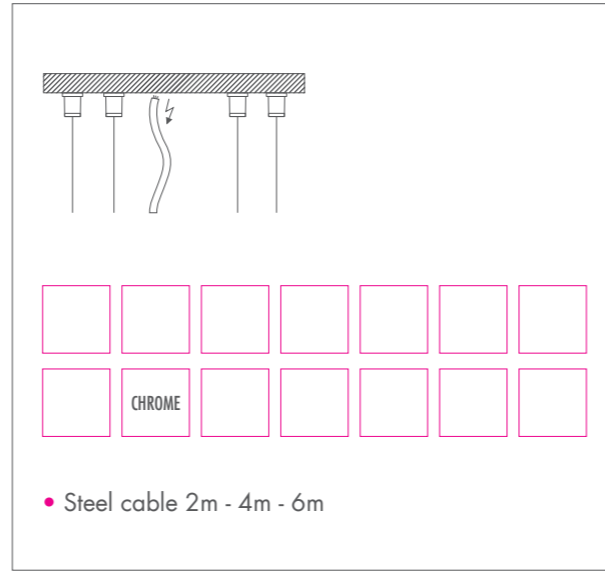

RONDO • TC-TE 32W / 42W • GX24q3/4

- Without reflector

RONDO • HST-EL 100W • PG12-1

- Gold-coated reflector available in 25° and 40°
- Gold-coated reflector also available with slits

RONDO • TC-TE 32W / 42W • GX24q3/4

- With reflector

FIX I

FIX 4I

FIX I

FIX 2I

FIX J

FIX 4J

FIX J

FIX 2J

FIX K

FIX K

	ALU 9016 TEX 9006 TEX	0.1 KG	F		IP 20		

- Steel cable 2m - 4m - 6m

FIX P

FIX P

FIX T

- Steel cable 2m - 4m - 6m