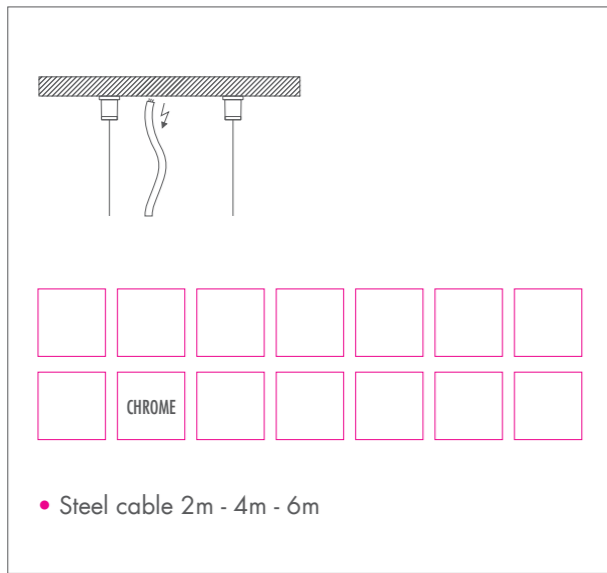

RONDO • TC-TE 32W / 42W • GX24q3/4

- Without reflector

RONDO • HST-EL 100W • PG12-1

- Gold-coated reflector available in 25° and 40°
- Gold-coated reflector also available with slits

RONDO • TC-TE 32W / 42W • GX24q3/4

- With reflector

FIX I

FIX 4I

FIX I

FIX 2I

FIX J

FIX 4J

FIX J

FIX 2J

FIX K

FIX K

	ALU 9016 TEX 9006 TEX	0.1 KG	F		IP 20		

- Steel cable 2m - 4m - 6m

FIX P

FIX P

FIX T

- Steel cable 2m - 4m - 6m