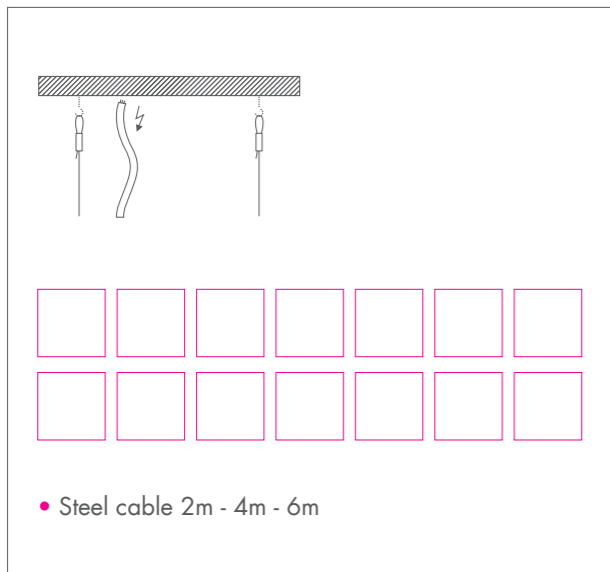

RONDO • TC-TE 32W / 42W • GX24q3/4

- Without reflector

RONDO • HST-EL 100W • PG12-1

- Gold-coated reflector available in 25° and 40°
- Gold-coated reflector also available with slits

RONDO • TC-TE 32W / 42W • GX24q3/4

- With reflector

FIX I

FIX 4I

FIX I

FIX 2I

FIX J

FIX 4J

FIX J

FIX 2J

FIX K

FIX K

	ALU 9016 TEX 9006 TEX	0.1 KG	F		IP 20		

- Steel cable 2m - 4m - 6m

FIX P

FIX P

FIX T

- Steel cable 2m - 4m - 6m