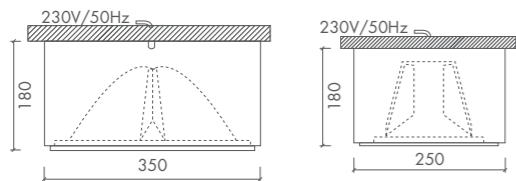

REON DA UP

REON DA UP • HIT 35W / 50W / 70W • G12

- Gold-coated reflector available
- Standard with safety glass
- All ral-colours available

REON DA UP • HST-TG 50W • GX12-1

- Gold-coated reflector available
- Standard with safety glass
- All ral-colours available