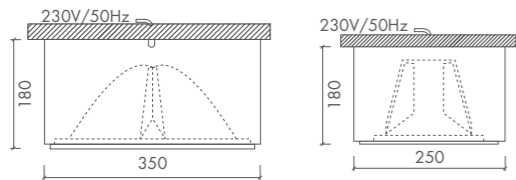

REON DA UP

REON DA UP • HIT 35W / 50W / 70W • G12

- Gold-coated reflector available
- Standard with safety glass
- All ral-colours available

REON DA UP • HST-TG 50W • GX12-1

- Gold-coated reflector available
- Standard with safety glass
- All ral-colours available