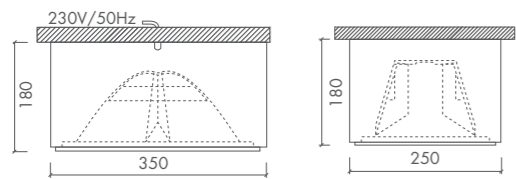

REON DA MAX UP

REON DA MAX UP • HIT 35W / 50W / 70W • G12

- Gold-coated reflector available
- Standard with safety glass
- All ral-colours available

REON DA MAX UP • HST-TG 50W • GX12-1

- Gold-coated reflector available
- Standard with safety glass
- All ral-colours available