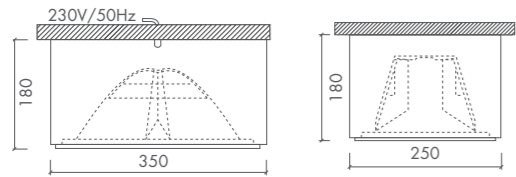

REON DA MAX UP

REON DA MAX UP • HIT 35W / 50W / 70W • G12

- Gold-coated reflector available
- Standard with safety glass
- All ral-colours available

REON DA MAX UP • HST-TG 50W • GX12-1

- Gold-coated reflector available
- Standard with safety glass
- All ral-colours available