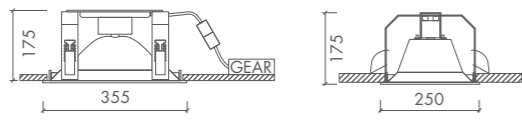

**REON**

REON • HIT 35W / 50W / 70W / 100W • G12

- Gold-coated reflector available
- Standard with safety glass
- All ral-colours available

REON • HST-TG 50W / 100W • GX12-1

- Gold-coated reflector available
- Standard with safety glass
- All ral-colours available