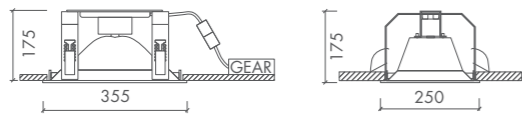

**REON**

REON • HIT 35W / 50W / 70W / 100W • G12

- Gold-coated reflector available
- Standard with safety glass
- All ral-colours available

REON • HST-TG 50W / 100W • GX12-1

- Gold-coated reflector available
- Standard with safety glass
- All ral-colours available