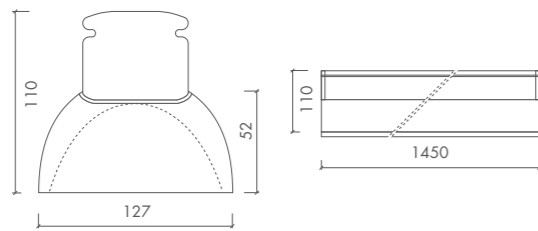

Q-RSP

Q-RSP • T5 73W / 80W • G5

• Louvre made of high gloss pure aluminium

Q-RSP • T5 45W / 49W • G5

• Louvre made of high gloss pure aluminium