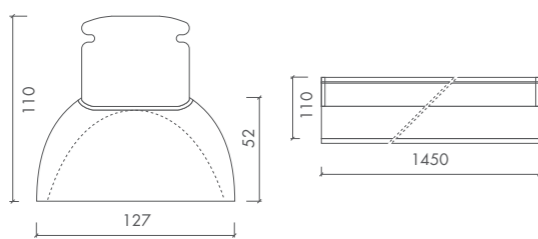

Q-RSP

Q-RSP • T5 73W / 80W • G5

• Louvre made of high gloss pure aluminium

Q-RSP • T5 45W / 49W • G5

• Louvre made of high gloss pure aluminium