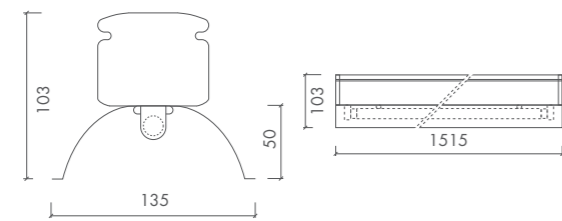

Q-RSB

Q-RSB • T5 45W / 49W / 73W / 80W • G5

• Reflector made of high gloss pure aluminium