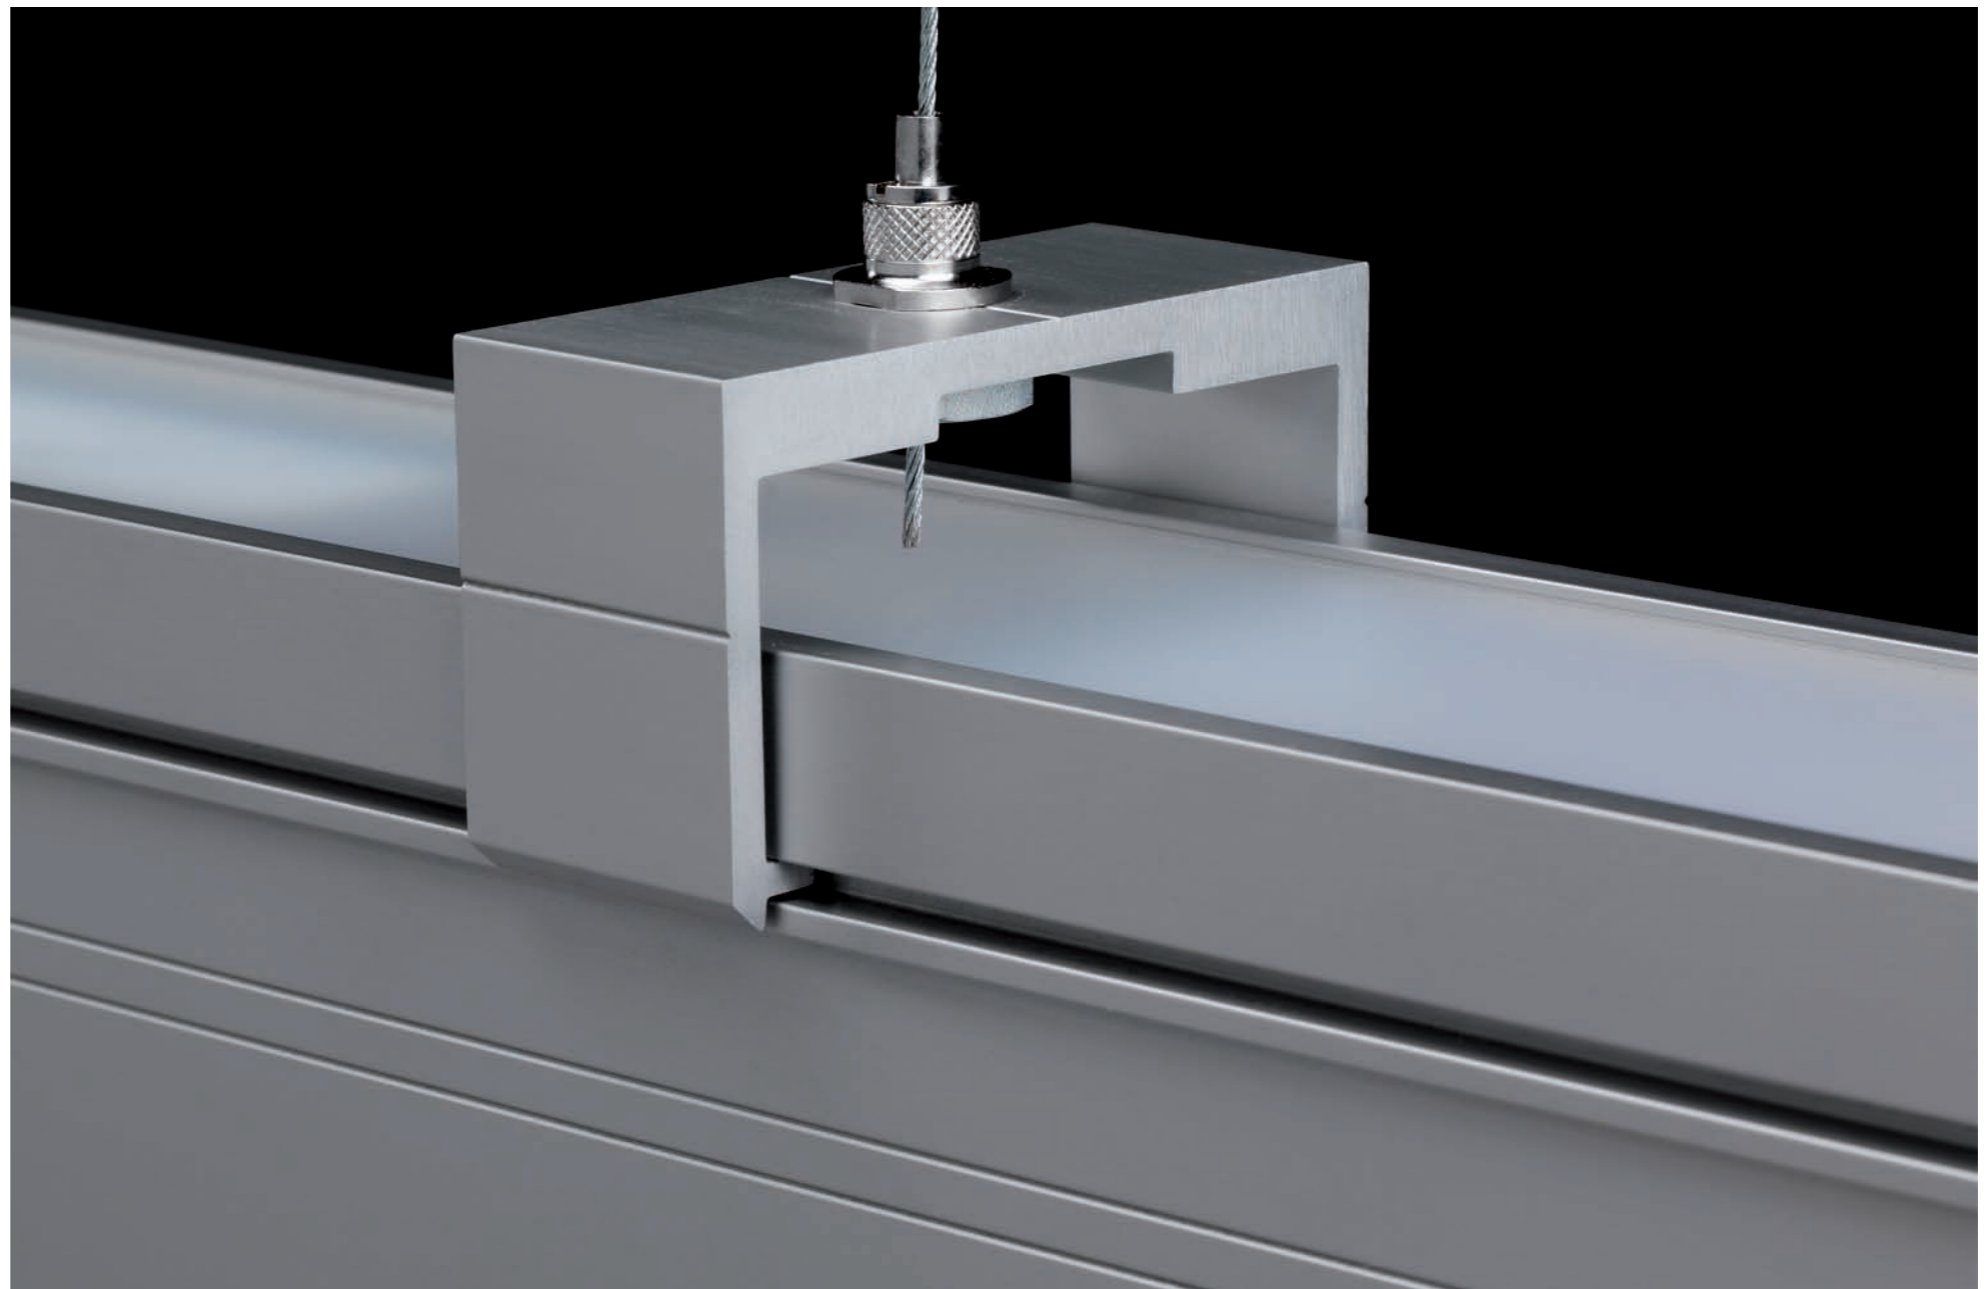

POLYSYS T5 BAP

POLYSYS T5 BAP • T5 25W / 28W / 50W / 54W
• G5

• Louvre made of high gloss pure aluminium

POLYSYS T5 BAP • T5 32W / 35W / 45W / 49W / 73W / 80W • G5

• Louvre made of high gloss pure aluminium

POLYSYS T5 BAP • T5 13W / 14W / 22W / 24W
• G5

• Louvre made of high gloss pure aluminium

POLYSYS T5 BAP • T5 19W / 21W / 36W / 39W
• G5

• Louvre made of high gloss pure aluminium

FIX PO 1

FIX PO 1

FIX PO 2