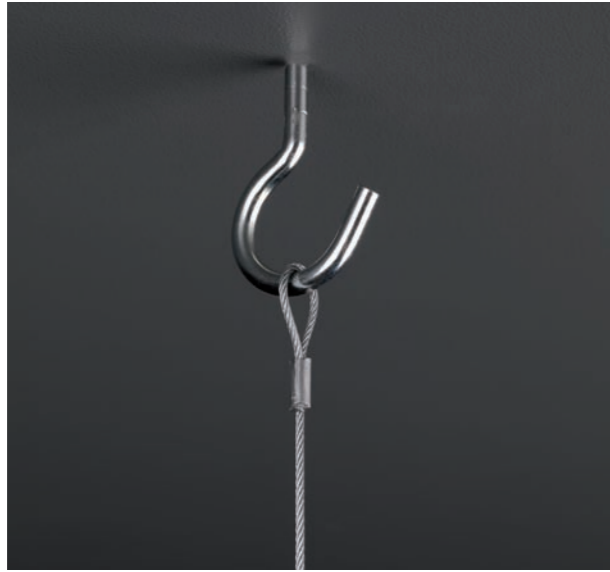

**NUDE ZENIT**

NUDE ZENIT • HIT 35W / 50W / 70W / 100W / 150W + LED • G12

		GEAR E		FIX I-J-K-P-T		
	9016 TEX 9006 TEX	5.9 KG	F	1.2 m	I	IP 20

- Standard with safety glass
- LED available in red - green - blue - amber and white (3000K - 6300K)

NUDE ZENIT • HST-TG 50W / 100W + LED • GX12-1

		GEAR E		FIX I-J-K-P-T		
	9016 TEX 9006 TEX	5.8 KG	F	0.8 m	I	IP 20

- LED available in red - green - blue - amber and white (3000K - 6300K)

NUDE ZENIT • Available with the following fixtures :

- ASTRO - PAG 52
- AMPLIO - PAG 54
- ME-E COMFORT PLUS BASIC - PAG 190
- ME-E COMFORT PLUS 3 - PAG 191
- ME-E FORMA 3 - PAG 198

NUDE ZENIT • HIT 35W / 50W / 70W / 100W / 150W • G12

		GEAR E		FIX I-J-K-P-T		
	9016 TEX 9006 TEX	5.5 KG	F	1.2 m	I	IP 20

- Standard with safety glass

NUDE ZENIT • HST-TG 50W / 100W • GX12-1

		GEAR E		FIX I-J-K-P-T		
	9016 TEX 9006 TEX	5.4 KG	F	0.8 m	I	IP 20

FIX I

FIX 4I

FIX I

FIX 2I

FIX J