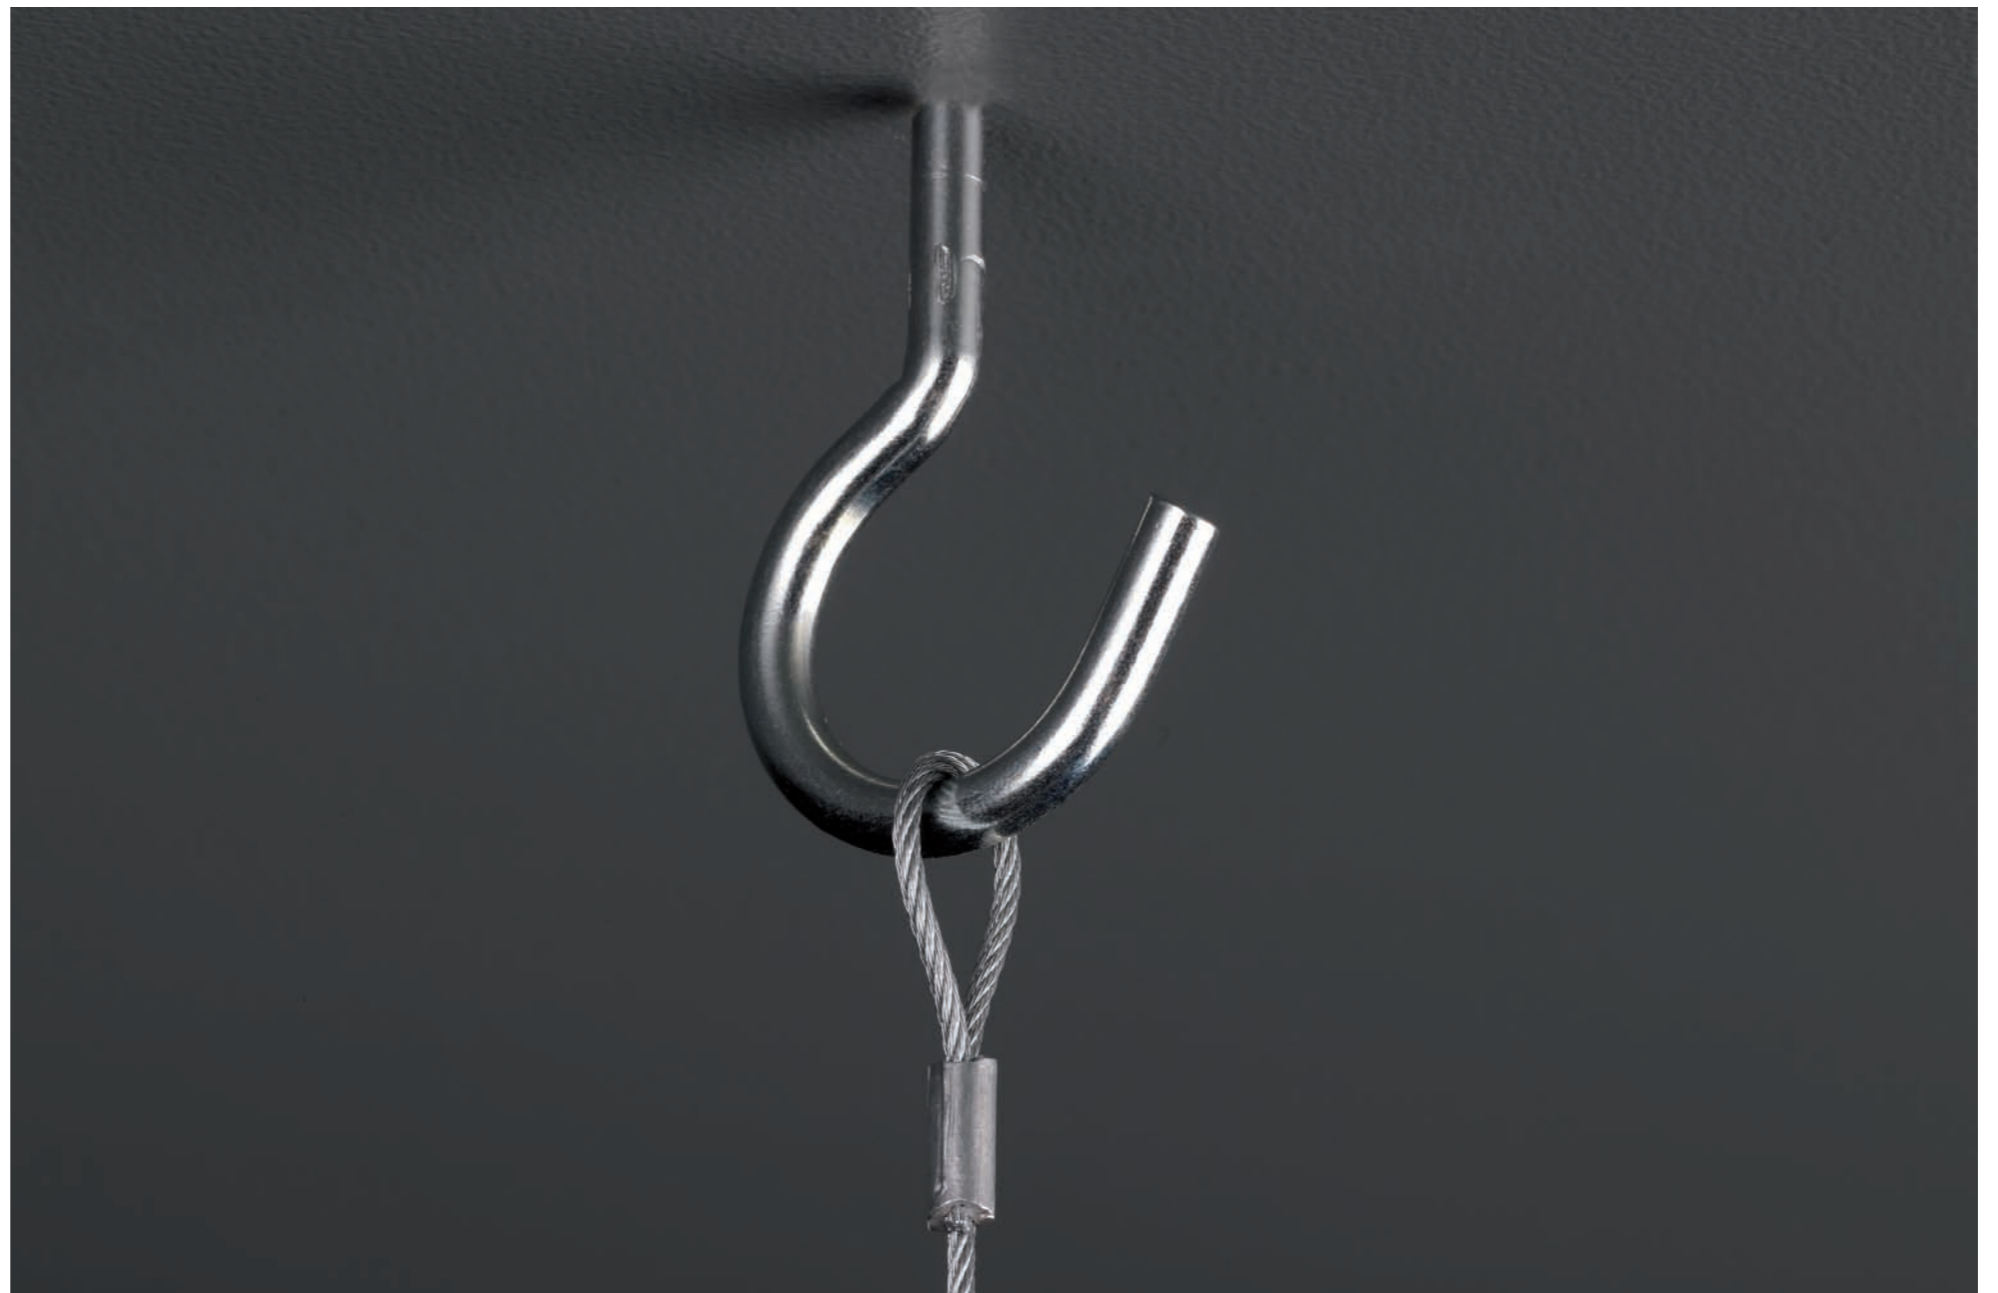

- Standard with safety glass

NUDE ZENIT • HST-TG 50W / 100W • GX12-1

		GEAR E		FIX I-J-K-P-T		
	9016 TEX 9006 TEX	5.4 KG	F	0.8 m	I	IP 20

FIX I

FIX 4I

FIX I

FIX 2I

FIX J