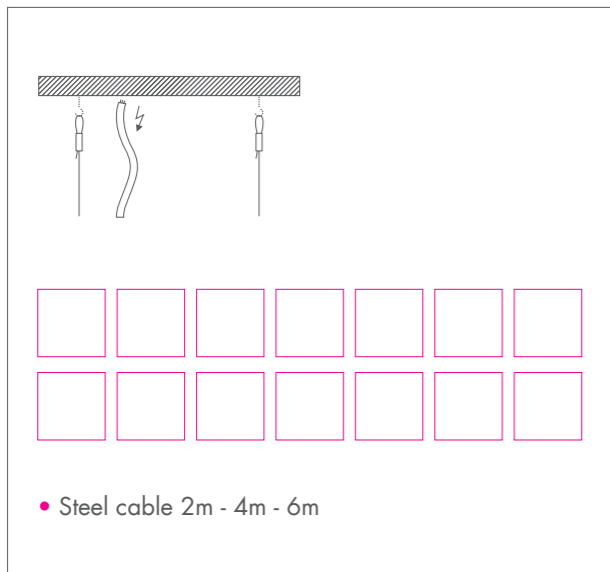

NUDE ZENIT • HST-TG 50W / 100W + LED • GX12-1

		GEAR E		FIX I-J-K-P-T		
	9016 TEX 9006 TEX	5.8 KG	F	0.8 m	I	IP 20

- LED available in red - green - blue - amber and white (3000K - 6300K)

NUDE ZENIT • Available with the following fixtures :

- Standard with safety glass

NUDE ZENIT • HST-TG 50W / 100W • GX12-1

		GEAR E		FIX I-J-K-P-T		
	9016 TEX 9006 TEX	5.4 KG	F	0.8 m	I	IP 20

FIX I

FIX 4I

FIX I

FIX 2I

FIX J

FIX 4J

FIX J

FIX 2J

**FIX K**

**FIX K**

**FIX P**

**FIX P**

**FIX T**