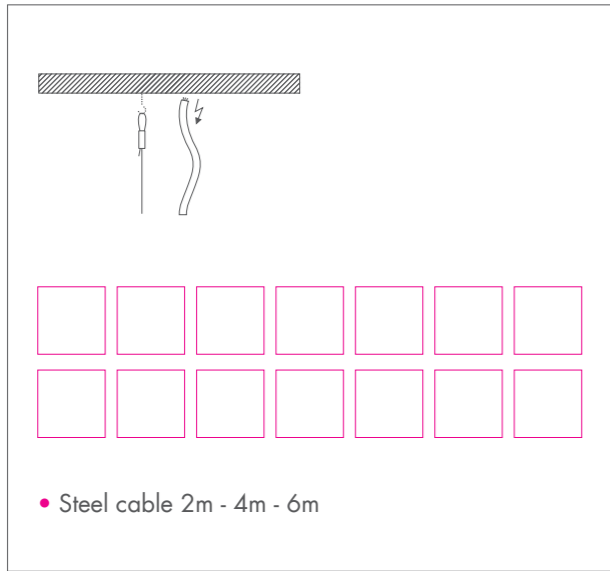

50° - 90°		GEAR	E	FIX	I-J-K-P-T		
	9016 TEX 9006 TEX	5.8 KG			0.8 m		IP 20

- Gold-coated reflector available
- LED available in red - green - blue - amber and white (3000K - 6300K)

FIX I

FIX 4I

FIX I

FIX 2I