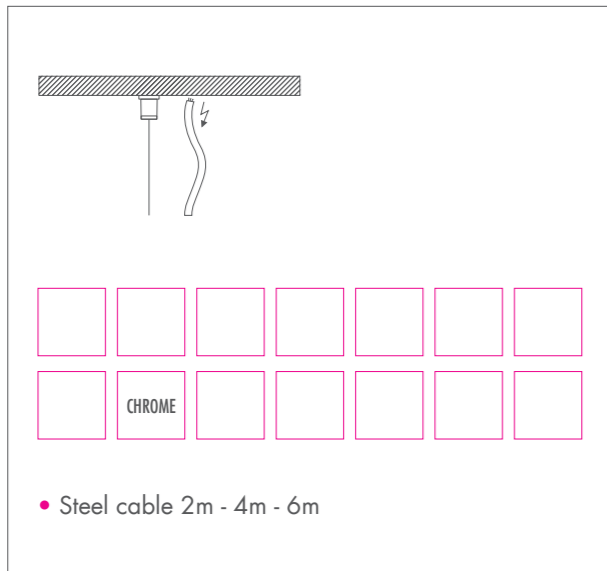

50° - 90°		GEAR	E	FIX	I-J-K-P-T		
	9016 TEX 9006 TEX	5.8 KG			0.8 m		IP 20

- Gold-coated reflector available
- LED available in red - green - blue - amber and white (3000K - 6300K)

FIX I

FIX 4I

FIX I

FIX 2I

FIX J

FIX 4J

FIX J

FIX 2J

FIX K

FIX K

FIX P

FIX P