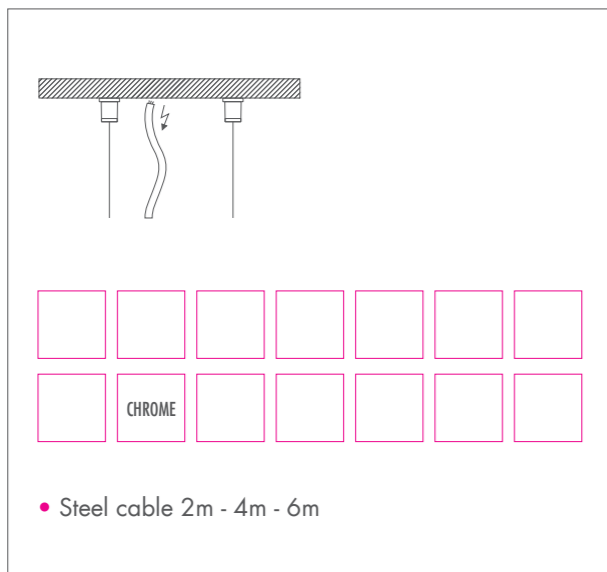

50° - 90°		GEAR	E	FIX	I-J-K-P-T		
	9016 TEX 9006 TEX	5.8 KG			0.8 m		IP 20

- Gold-coated reflector available
- LED available in red - green - blue - amber and white (3000K - 6300K)

FIX I

FIX 4I

FIX I

FIX 2I

FIX J

FIX 4J

FIX J

FIX 2J

FIX K

FIX K

FIX P

FIX P