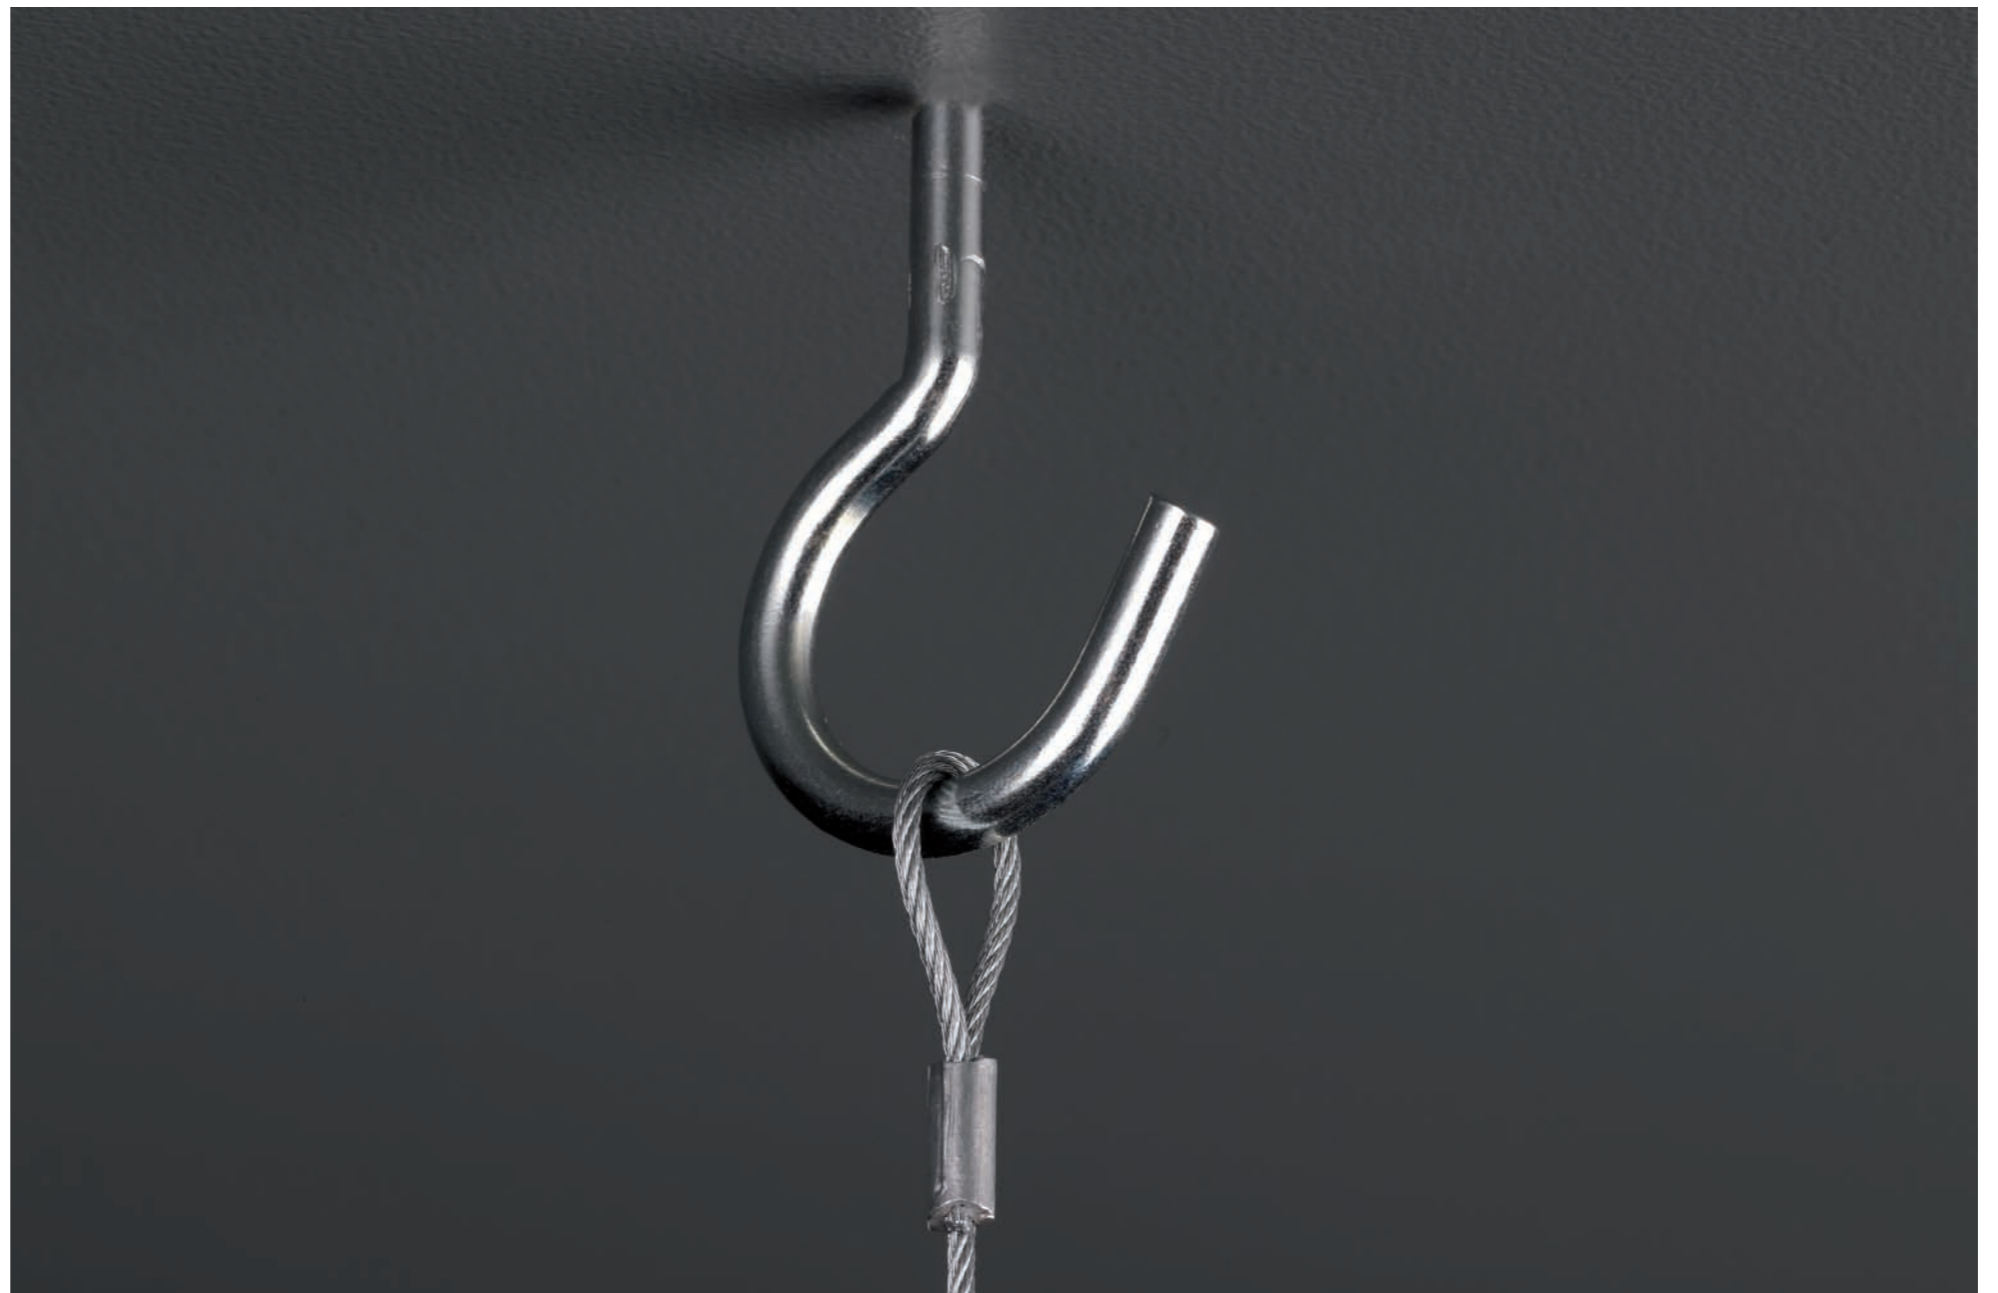

50° - 90°		GEAR	E	FIX	I-J-K-P-T		
	9016 TEX 9006 TEX	5.8 KG			0.8 m		IP 20

- Gold-coated reflector available
- LED available in red - green - blue - amber and white (3000K - 6300K)

FIX I

FIX 4I

FIX I

FIX 2I