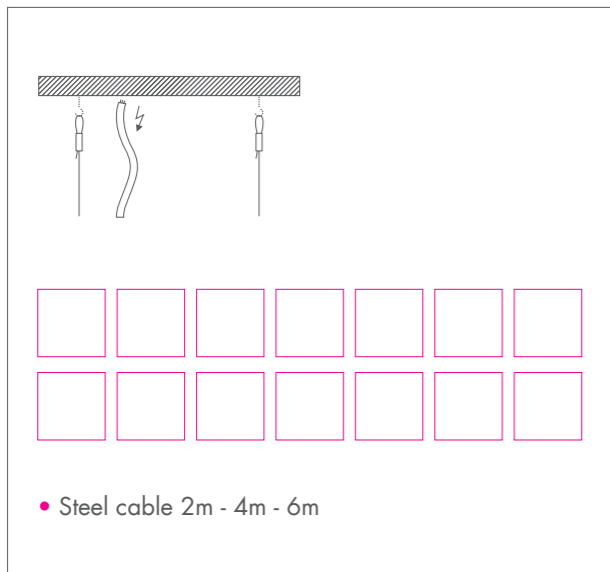

50° - 90°		GEAR	E	FIX	I-J-K-P-T		
	9016 TEX 9006 TEX	5.8 KG			0.8 m		IP 20

- Gold-coated reflector available
- LED available in red - green - blue - amber and white (3000K - 6300K)

FIX I

FIX 4I

FIX I

FIX 2I