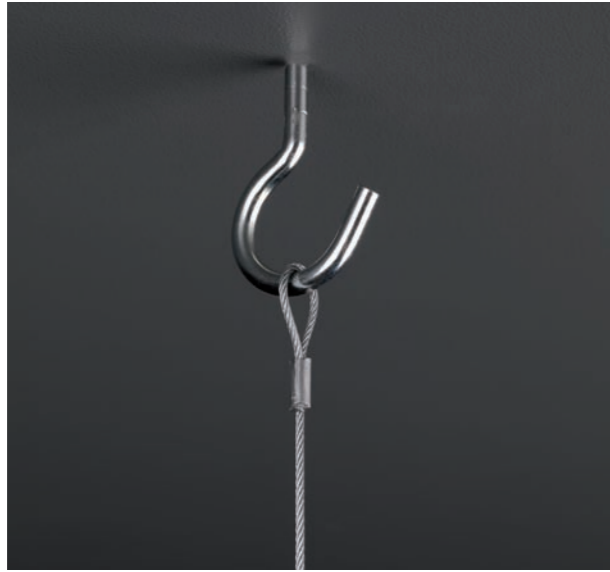

- Gold-coated reflector available
- Standard with safety glass

NUDE KOZMOZ • TC-TE 32W / 42W • GX24q3/4

70°		GEAR	E	FIX	I-J-K-P-T		
	9016 TEX 9006 TEX	5.5 KG			0.3 m		IP 20

- With reflector

NUDE KOZMOZ • HST-TG 50W / 100W + LED
• GX12-1

50° - 90°		GEAR	E	FIX	I-J-K-P-T		
	9016 TEX 9006 TEX	5.8 KG			0.8 m		IP 20

- Gold-coated reflector available
- LED available in red - green - blue - amber and white (3000K - 6300K)

FIX I

FIX 4I

FIX I

FIX 2I