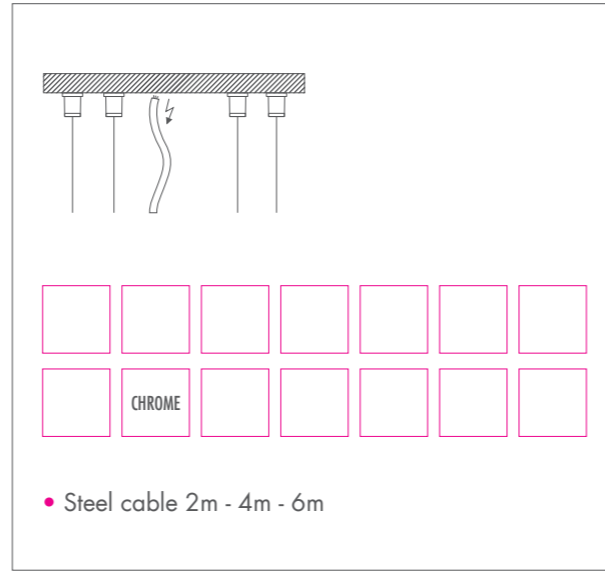

NUDE CANDLE

NUDE CANDLE • HIT 35W / 50W / 70W / 100W / 150W • G12

230V/50Hz

10° - 15° 25° - 60° 85°	P.321	GEAR E		FIX I-J-K-P-T		
	9016 TEX 9006 TEX	8.0 KG	F	1.2 m	I	IP 20

- Gold-coated reflector available in 25° - 60° - 85°
- Standard with safety glass
- Plexi colours on demand

NUDE CANDLE • HST-TG 50W / 100W • GX12-1

230V/50Hz

10° - 15° 25° - 60° 85°	P.321	GEAR E		FIX I-J-K-P-T		
	9016 TEX 9006 TEX	7.9 KG	F	0.8 m	I	IP 20

- Gold-coated reflector available in 25° - 50° - 85°
- Standard with safety glass
- Plexi colours on demand

FIX I

FIX 4I

FIX I

FIX 2I

FIX J

FIX 4J

FIX J

FIX 2J

FIX K

FIX K

	ALU 9016 TEX 9006 TEX	0.1 KG	F		↓	IP 20	

- Steel cable 2m - 4m - 6m

FIX P

FIX P

FIX T

FIX T