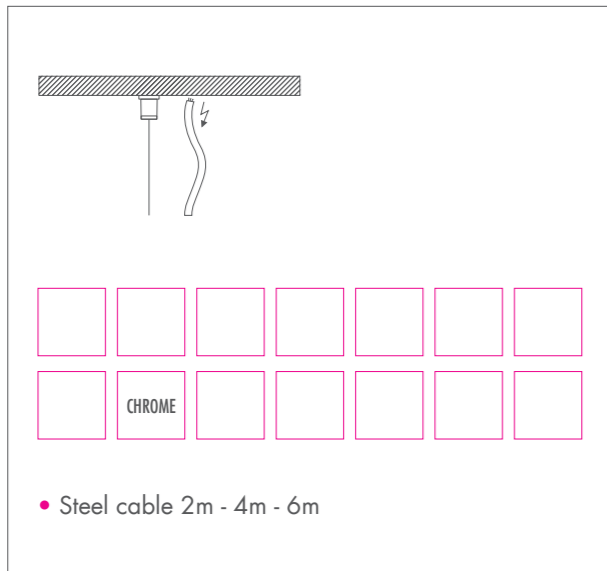

NUDE CANDLE

NUDE CANDLE • HIT 35W / 50W / 70W / 100W / 150W • G12

230V/50Hz

10° - 15° 25° - 60° 85°	P.321	GEAR E		FIX I-J-K-P-T		
	9016 TEX 9006 TEX	8.0 KG	F	1.2 m	I	IP 20

- Gold-coated reflector available in 25° - 60° - 85°
- Standard with safety glass
- Plexi colours on demand

NUDE CANDLE • HST-TG 50W / 100W • GX12-1

230V/50Hz

10° - 15° 25° - 60° 85°	P.321	GEAR E		FIX I-J-K-P-T		
	9016 TEX 9006 TEX	7.9 KG	F	0.8 m	I	IP 20

- Gold-coated reflector available in 25° - 50° - 85°
- Standard with safety glass
- Plexi colours on demand

FIX I

FIX 4I

FIX I

FIX 2I

FIX J

FIX 4J

FIX J

FIX 2J

FIX K

FIX K

	ALU 9016 TEX 9006 TEX	0.1 KG	F		↓	IP 20	

- Steel cable 2m - 4m - 6m

FIX P

FIX P

FIX T

FIX T