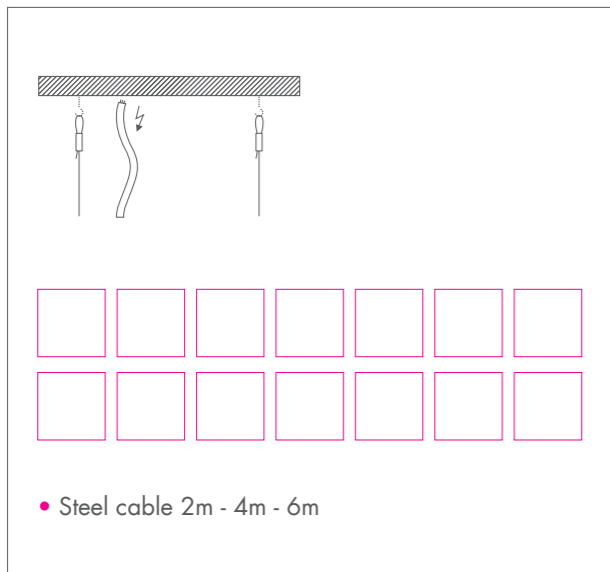

NUDE CANDLE

NUDE CANDLE • HIT 35W / 50W / 70W / 100W / 150W • G12

230V/50Hz

10° - 15° 25° - 60° 85°	P.321	GEAR E		FIX I-J-K-P-T		
	9016 TEX 9006 TEX	8.0 KG	F	1.2 m	I	IP 20

- Gold-coated reflector available in 25° - 60° - 85°
- Standard with safety glass
- Plexi colours on demand

NUDE CANDLE • HST-TG 50W / 100W • GX12-1

230V/50Hz

10° - 15° 25° - 60° 85°	P.321	GEAR E		FIX I-J-K-P-T		
	9016 TEX 9006 TEX	7.9 KG	F	0.8 m	I	IP 20

- Gold-coated reflector available in 25° - 50° - 85°
- Standard with safety glass
- Plexi colours on demand

FIX I

FIX 4I

FIX I

FIX 2I

FIX J

FIX 4J

FIX J

FIX 2J

FIX K

FIX K

	ALU 9016 TEX 9006 TEX	0.1 KG	F		↓	IP 20	

- Steel cable 2m - 4m - 6m

FIX P

FIX P

FIX T

FIX T