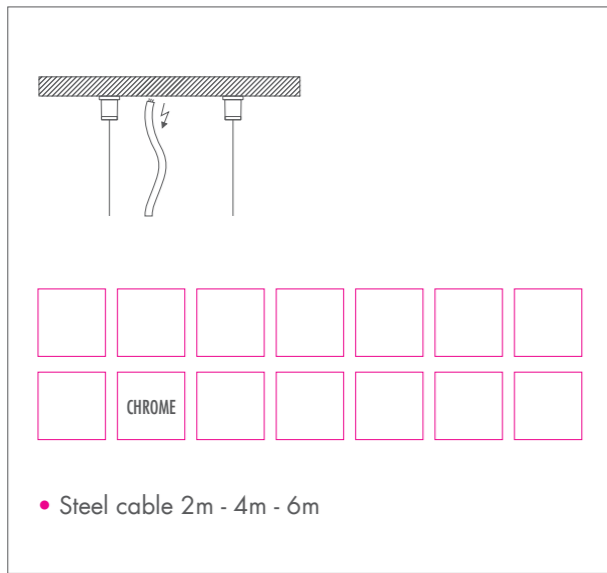

NUDE CANDLE

NUDE CANDLE • HIT 35W / 50W / 70W / 100W / 150W • G12

230V/50Hz

10° - 15° 25° - 60° 85°	P.321	GEAR E		FIX I-J-K-P-T		
	9016 TEX 9006 TEX	8.0 KG	F	1.2 m	I	IP 20

- Gold-coated reflector available in 25° - 60° - 85°
- Standard with safety glass
- Plexi colours on demand

NUDE CANDLE • HST-TG 50W / 100W • GX12-1

230V/50Hz

10° - 15° 25° - 60° 85°	P.321	GEAR E		FIX I-J-K-P-T		
	9016 TEX 9006 TEX	7.9 KG	F	0.8 m	I	IP 20

- Gold-coated reflector available in 25° - 50° - 85°
- Standard with safety glass
- Plexi colours on demand

FIX I

FIX 4I

FIX I

FIX 2I

FIX J

FIX 4J

FIX J

FIX 2J

FIX K

FIX K

	ALU 9016 TEX 9006 TEX	0.1 KG	F		↓	IP 20	

- Steel cable 2m - 4m - 6m

FIX P

FIX P

FIX T

FIX T