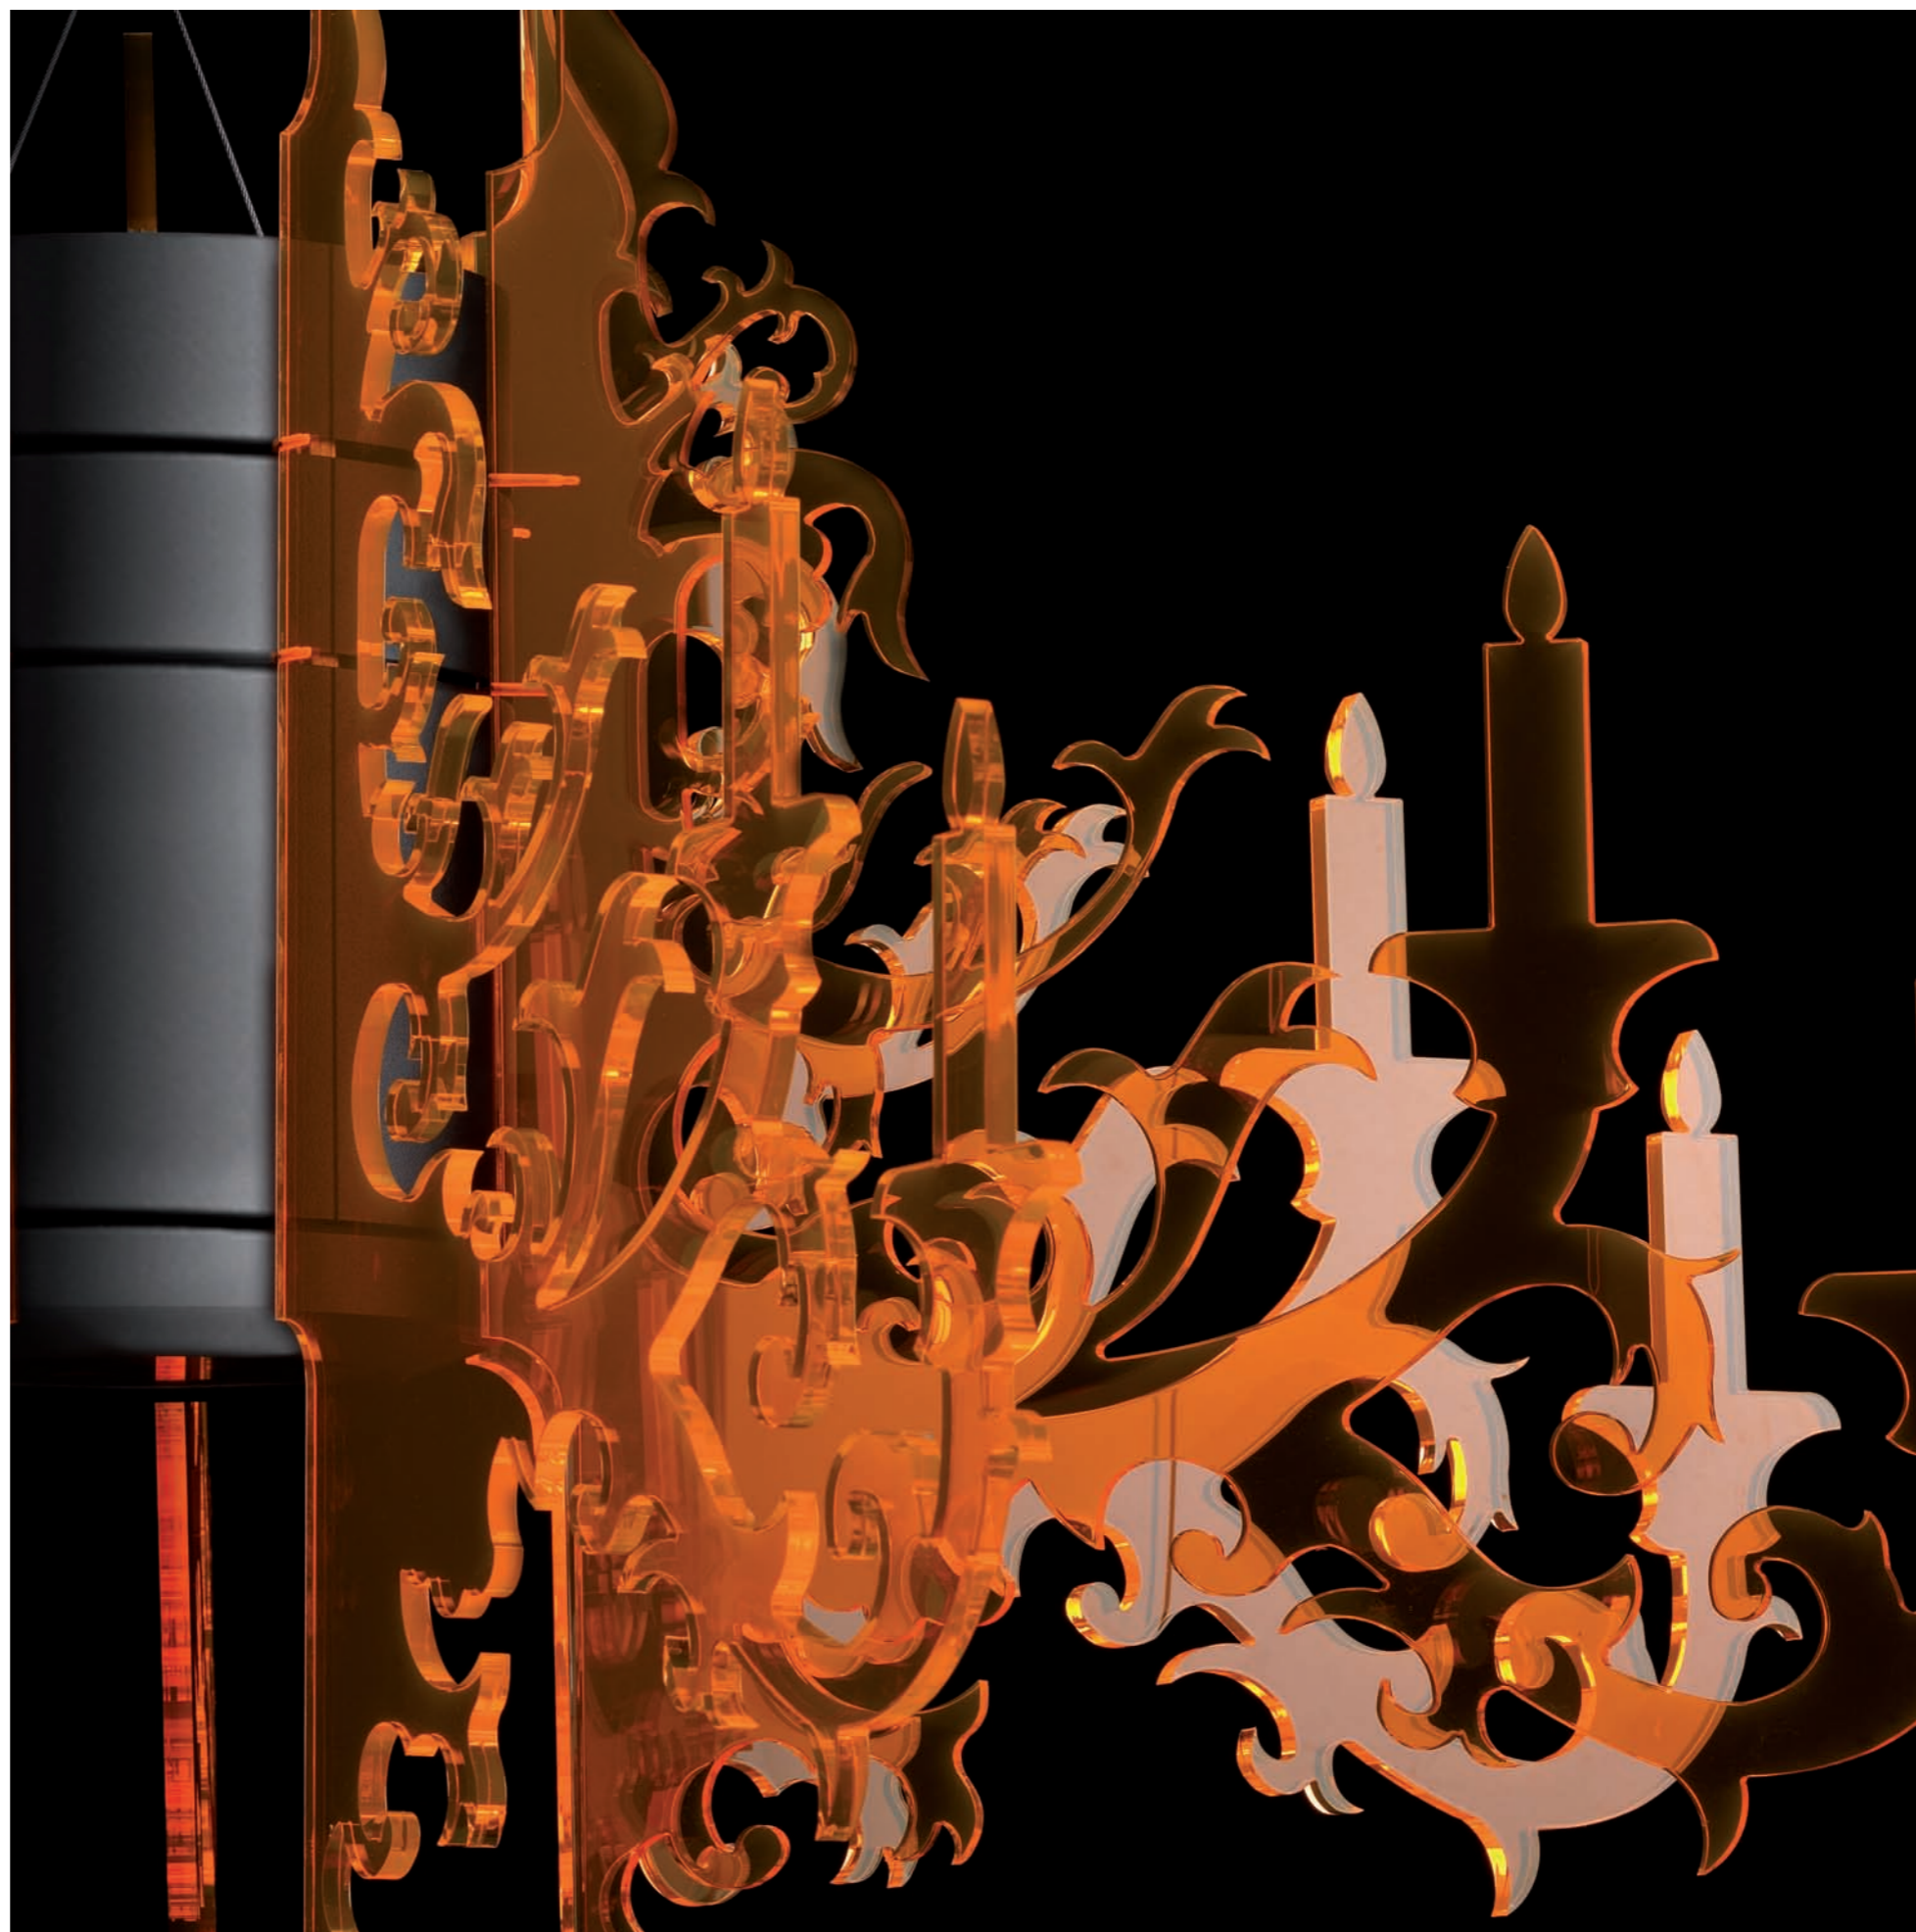

NUDE CANDLE

NUDE CANDLE • HIT 35W / 50W / 70W / 100W / 150W • G12

230V/50Hz

10° - 15° 25° - 60° 85°	P.321	GEAR E		FIX I-J-K-P-T		
	9016 TEX 9006 TEX	8.0 KG	F	1.2 m	I	IP 20

- Gold-coated reflector available in 25° - 60° - 85°
- Standard with safety glass
- Plexi colours on demand

NUDE CANDLE • HST-TG 50W / 100W • GX12-1

230V/50Hz

10° - 15° 25° - 60° 85°	P.321	GEAR E		FIX I-J-K-P-T		
	9016 TEX 9006 TEX	7.9 KG	F	0.8 m	I	IP 20

- Gold-coated reflector available in 25° - 50° - 85°
- Standard with safety glass
- Plexi colours on demand