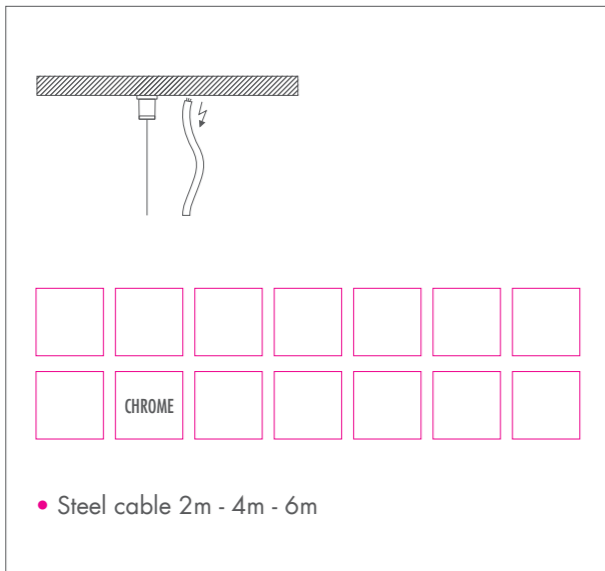

NUDE 420 SMOOTH • TC-TE 32W / 42W + LED  
• GX24q3/4

75°		GEAR E		FIX I-J-K-P-T		
	9016 TEX 9006 TEX	4.8 KG				IP 20

- Standard with safety glass
- LED available in red - green - blue - amber and white (3000K - 6300K)

NUDE 420 SMOOTH • HIT 210W • PGZ18

85°		GEAR E		FIX I-J-K-P-T		
	9016 TEX 9006 TEX	4.9 KG				IP 20

- Standard with sandblasted safety glass

NUDE 420 SMOOTH • TC-TE 32W / 42W  
• GX24q3/4

75°		GEAR E		FIX I-J-K-P-T		
	9016 TEX 9006 TEX	4.4 KG				IP 20

FIX I

FIX 4I

FIX I

FIX 2I

FIX J

FIX 4J

FIX J

FIX 2J

**FIX K**

**FIX K**

	ALU 9016 TEX 9006 TEX	0.1 KG	F		IP 20		

- Steel cable 2m - 4m - 6m

**FIX P**

**FIX P**

**FIX T**

FIX T