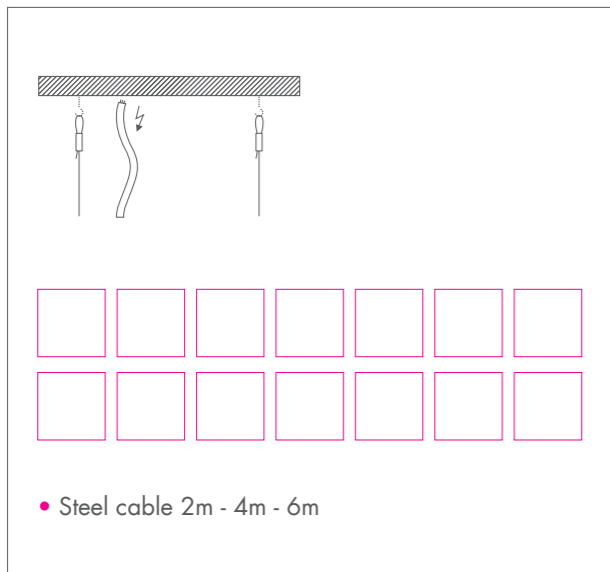

NUDE 420 SMOOTH • TC-TE 32W / 42W + LED  
• GX24q3/4

75°		GEAR E		FIX I-J-K-P-T		
	9016 TEX 9006 TEX	4.8 KG				IP 20

- Standard with safety glass
- LED available in red - green - blue - amber and white (3000K - 6300K)

NUDE 420 SMOOTH • HIT 210W • PGZ18

85°		GEAR E		FIX I-J-K-P-T		
	9016 TEX 9006 TEX	4.9 KG				IP 20

- Standard with sandblasted safety glass

NUDE 420 SMOOTH • TC-TE 32W / 42W  
• GX24q3/4

75°		GEAR E		FIX I-J-K-P-T		
	9016 TEX 9006 TEX	4.4 KG				IP 20

FIX I

FIX 4I

FIX I

FIX 2I

FIX J

FIX 4J

FIX J

FIX 2J

**FIX K**

**FIX K**

	ALU 9016 TEX 9006 TEX	0.1 KG	F		IP 20		

- Steel cable 2m - 4m - 6m

**FIX P**

**FIX P**

**FIX T**

FIX T