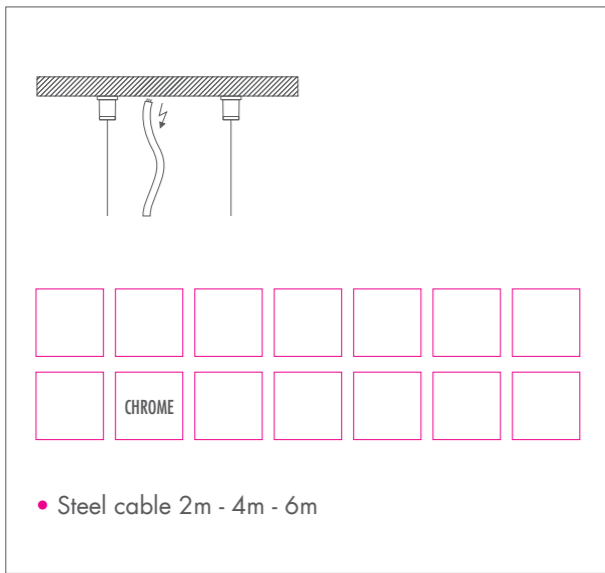

NUDE 420 SMOOTH • TC-TE 32W / 42W + LED  
• GX24q3/4

75°		GEAR E		FIX I-J-K-P-T		
	9016 TEX 9006 TEX	4.8 KG				IP 20

- Standard with safety glass
- LED available in red - green - blue - amber and white (3000K - 6300K)

NUDE 420 SMOOTH • HIT 210W • PGZ18

85°		GEAR E		FIX I-J-K-P-T		
	9016 TEX 9006 TEX	4.9 KG				IP 20

- Standard with sandblasted safety glass

NUDE 420 SMOOTH • TC-TE 32W / 42W  
• GX24q3/4

75°		GEAR E		FIX I-J-K-P-T		
	9016 TEX 9006 TEX	4.4 KG				IP 20

FIX I

FIX 4I

FIX I

FIX 2I

FIX J

FIX 4J

FIX J

FIX 2J

**FIX K**

**FIX K**

	ALU 9016 TEX 9006 TEX	0.1 KG	F		IP 20		

- Steel cable 2m - 4m - 6m

**FIX P**

**FIX P**

**FIX T**

FIX T