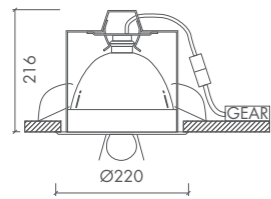

ME-E FORMA 3

ME-E FORMA 3 • HIT 35W / 50W / 70W • G12

- Gold-coated reflector available
- Standard with protection glass

ME-E FORMA 3 • LIGHT CHARACTERISTICS