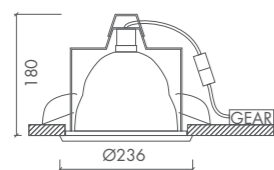

ME-E DYNAMIC BASIC

ME-E DYNAMIC BASIC • HIT 35W / 50W / 70W • G12

		GEAR				
		E	Ø216			
	9016 TEX 9006 TEX 9007	2.0 KG				IP 20

• Standard with safety glass

ME-E DYNAMIC BASIC • HST-TG 50W / 100W
• GX12-1

		GEAR				
		E	Ø216			
	9016 TEX 9006 TEX 9007	1.9 KG				IP 20

• Standard with safety glass