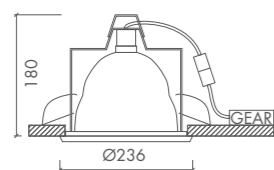

ME-E DYNAMIC BASIC

ME-E DYNAMIC BASIC • HIT 35W / 50W / 70W • G12

		GEAR				
		E	Ø216			
	9016 TEX 9006 TEX 9007	2.0 KG				IP 20

• Standard with safety glass

ME-E DYNAMIC BASIC • HST-TG 50W / 100W
• GX12-1

		GEAR				
		E	Ø216			
	9016 TEX 9006 TEX 9007	1.9 KG				IP 20

• Standard with safety glass