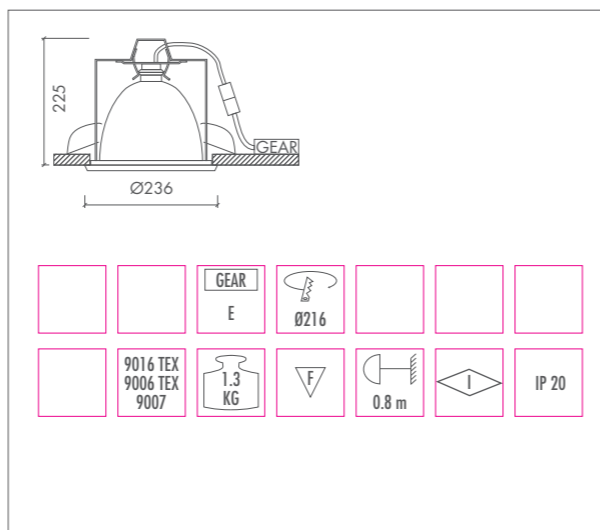

ME-E COMFORT PLUS BASIC

ME-E COMFORT PLUS BASIC • HST-TG 50W / 100W • GX12-1

ME-E COMFORT PLUS BASIC • HIT 35W / 50W / 70W • G12

ME-E COMFORT PLUS BASIC • HST-EL 100W • PG12-1