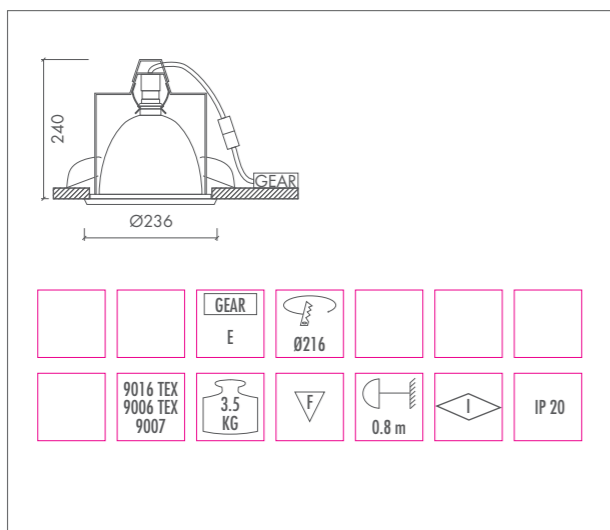

ME-E COMFORT PLUS BASIC

ME-E COMFORT PLUS BASIC • HST-TG 50W / 100W • GX12-1

ME-E COMFORT PLUS BASIC • HIT 35W / 50W / 70W • G12

ME-E COMFORT PLUS BASIC • HST-EL 100W • PG12-1