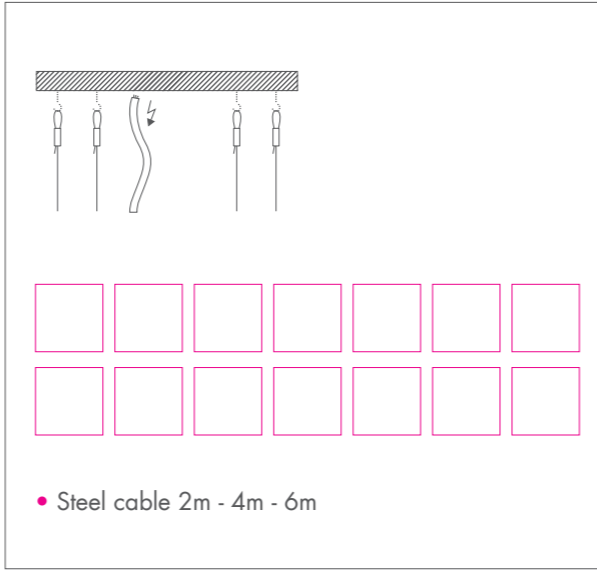

- Available in different shapes, dimensions and colours

LUSTRO • SHAPES

- Round
- Square
- Square with round edges
- Rectangular
- Conical

LUSTRO • SQUARE WITH ROUND EDGES IN WOOD

LUSTRO • HIT 150W • G12

- Gold-coated reflector available
- Standard with safety glass
- Available in different shapes, dimensions and colours

LUSTRO • TC-DSE 20W • E27

- Available in different shapes, dimensions and colours

LUSTRO • RECTANGULAR IN CLAY

LUSTRO • CONICAL IN WHITE

FIX I

FIX 4I

FIX I

FIX 2I

FIX J

FIX 4J

	CHROME						

• Steel cable 2m - 4m - 6m

FIX J

	CHROME						

• Steel cable 2m - 4m - 6m

FIX 2J

	CHROME						

• Steel cable 2m - 4m - 6m

**FIX K**

**FIX K**

	ALU 9016 TEX 9006 TEX	0.1 KG	F		IP 20		

- Steel cable 2m - 4m - 6m

**FIX P**

**FIX P**