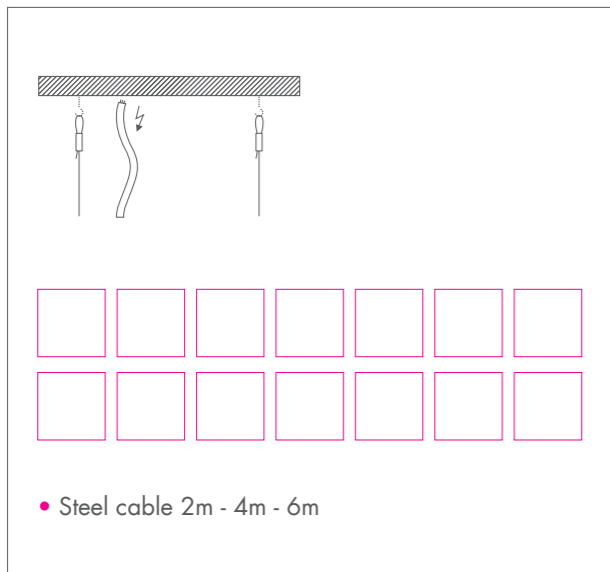

- Available in different shapes, dimensions and colours

LUSTRO • SHAPES

- Round
- Square
- Square with round edges
- Rectangular
- Conical

LUSTRO • SQUARE WITH ROUND EDGES IN WOOD

LUSTRO • HIT 150W • G12

- Gold-coated reflector available
- Standard with safety glass
- Available in different shapes, dimensions and colours

LUSTRO • TC-DSE 20W • E27

- Available in different shapes, dimensions and colours

LUSTRO • RECTANGULAR IN CLAY

LUSTRO • CONICAL IN WHITE

FIX I

FIX 4I

FIX I

FIX 2I

FIX J

FIX 4J

	CHROME						

• Steel cable 2m - 4m - 6m

FIX J

	CHROME						

• Steel cable 2m - 4m - 6m

FIX 2J

	CHROME						

• Steel cable 2m - 4m - 6m

**FIX K**

**FIX K**

	ALU 9016 TEX 9006 TEX	0.1 KG	F		IP 20		

- Steel cable 2m - 4m - 6m

**FIX P**

**FIX P**