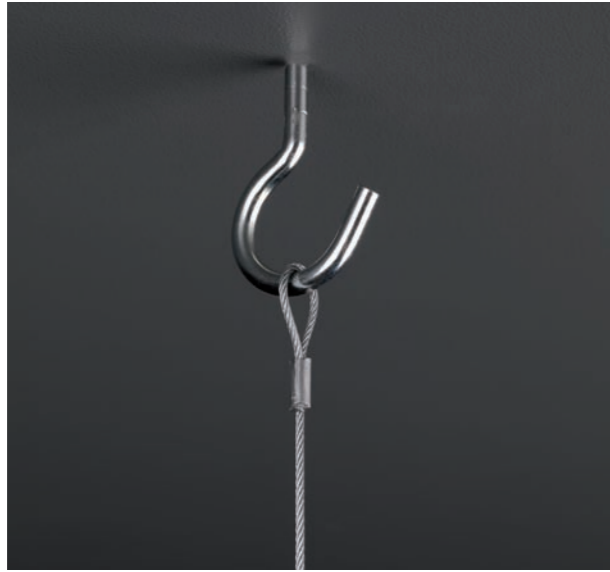

LUSTRO • TC-DSE 20W • E27

- Available in different shapes, dimensions and colours

LUSTRO • RECTANGULAR IN CLAY

LUSTRO • CONICAL IN WHITE

FIX I

FIX 4I

FIX I

FIX 2I

FIX J

FIX 4J

	CHROME						

• Steel cable 2m - 4m - 6m

FIX J

	CHROME						

• Steel cable 2m - 4m - 6m

FIX 2J