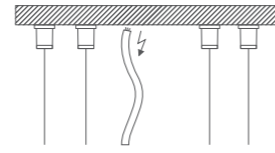

- Available in different shapes, dimensions and colours

LUSTRO • SHAPES

- Round
- Square
- Square with round edges
- Rectangular
- Conical

LUSTRO • SQUARE WITH ROUND EDGES IN WOOD

LUSTRO • HIT 150W • G12

- Gold-coated reflector available
- Standard with safety glass
- Available in different shapes, dimensions and colours

LUSTRO • TC-DSE 20W • E27

- Available in different shapes, dimensions and colours

LUSTRO • RECTANGULAR IN CLAY

LUSTRO • CONICAL IN WHITE

FIX I

FIX 4I

FIX I

FIX 2I

FIX J

FIX 4J

	CHROME						

• Steel cable 2m - 4m - 6m

FIX J

	CHROME						

• Steel cable 2m - 4m - 6m

FIX 2J

	CHROME						

• Steel cable 2m - 4m - 6m

**FIX K**

**FIX K**

	ALU 9016 TEX 9006 TEX	0.1 KG	F		IP 20		

- Steel cable 2m - 4m - 6m

**FIX P**

**FIX P**