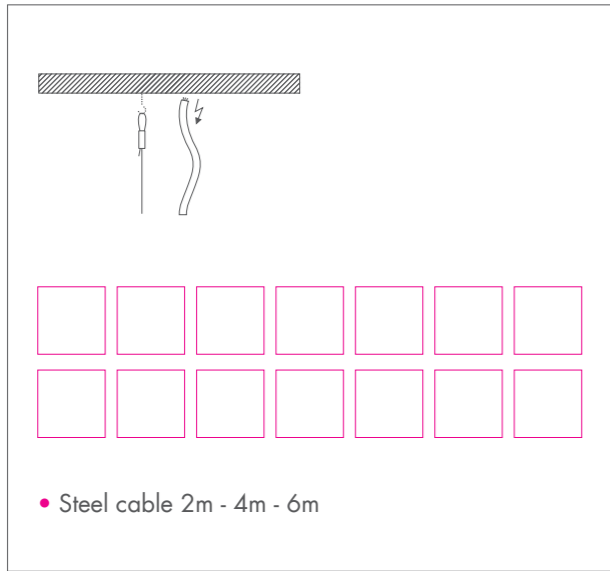

- Available in different shapes, dimensions and colours

LUSTRO • SHAPES

- Round
- Square
- Square with round edges
- Rectangular
- Conical

LUSTRO • SQUARE WITH ROUND EDGES IN WOOD

LUSTRO • HIT 150W • G12

- Gold-coated reflector available
- Standard with safety glass
- Available in different shapes, dimensions and colours

LUSTRO • TC-DSE 20W • E27

- Available in different shapes, dimensions and colours

LUSTRO • RECTANGULAR IN CLAY

LUSTRO • CONICAL IN WHITE

FIX I

FIX 4I

FIX I

FIX 2I

FIX J

FIX 4J

	CHROME						

• Steel cable 2m - 4m - 6m

FIX J

	CHROME						

• Steel cable 2m - 4m - 6m

FIX 2J

	CHROME						

• Steel cable 2m - 4m - 6m

**FIX K**

**FIX K**

	ALU 9016 TEX 9006 TEX	0.1 KG	F		IP 20		

- Steel cable 2m - 4m - 6m

**FIX P**

**FIX P**