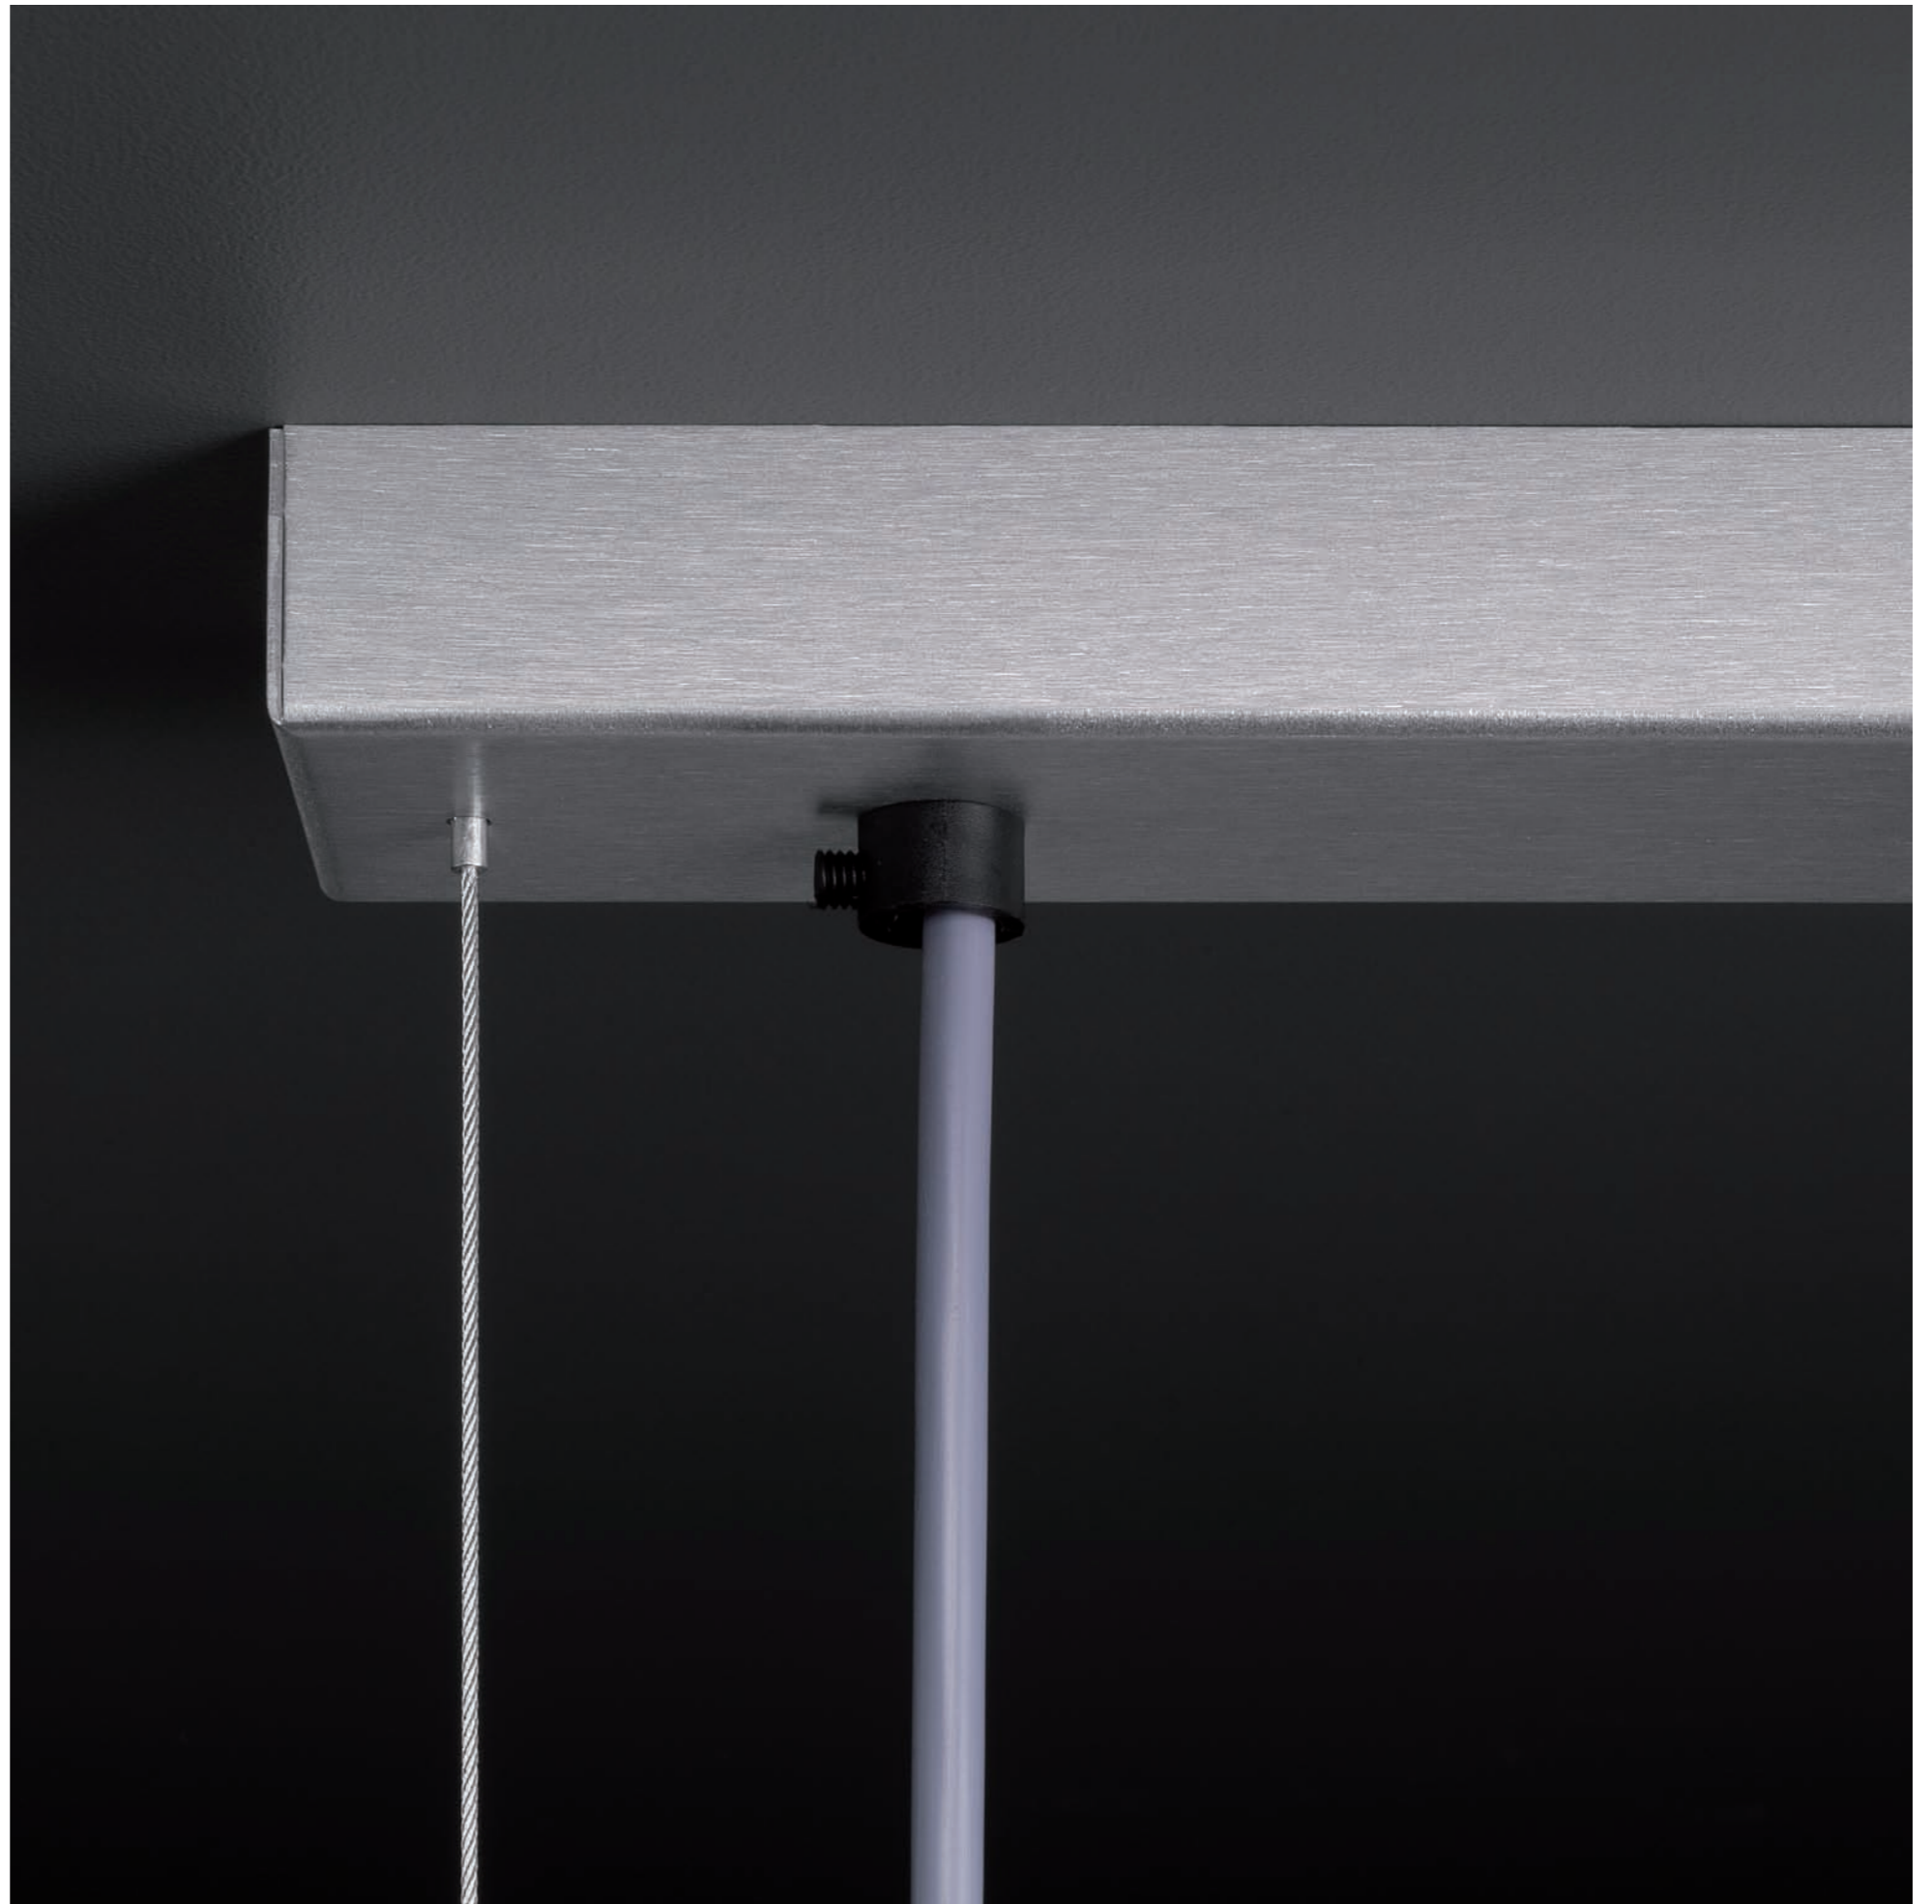

FIX R

FIX R

	ALU 9016 TEX 9006 TEX	0.3 KG	F		I	IP 20	

- Steel cable 2m - 4m - 6m