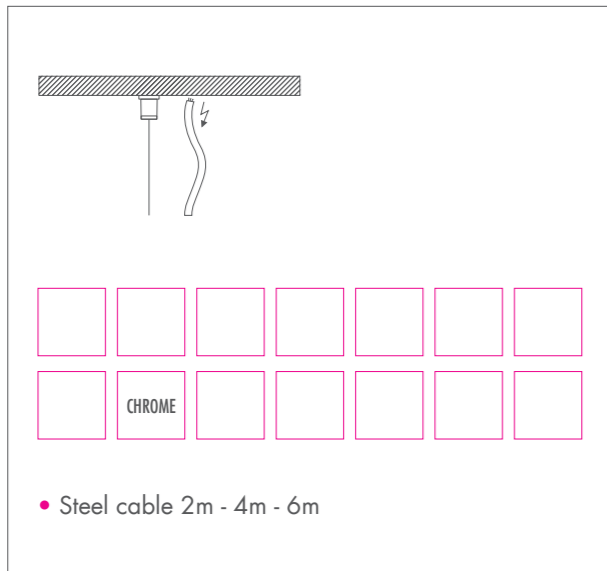

- With reflector

GALAXIO • HIT-DE 70W / 150W • RX7s

50° - 90°		GEAR E		FIX I-J-K-O-P-T		
	9016 TEX 9006 TEX	3.6 KG				IP 20

- Gold-coated reflector available
- Standard with safety glass

GALAXIO • HST-TG 50W / 100W • GX12-1

50° - 90°		GEAR E		FIX I-J-K-O-P-T		
	9016 TEX 9006 TEX	3.5 KG				IP 20

- Gold-coated reflector available

GALAXIO • HIT 35W / 50W / 70W / 100W / 150W • G12

50° - 90°		GEAR E		FIX I-J-K-O-P-T		
	9016 TEX 9006 TEX	3.6 KG				IP 20

- Gold-coated reflector available
- Standard with safety glass

GALAXIO • TC-TE 32W/42W • GX24q3/4

135°		GEAR E		FIX I-J-K-O-P-T		
	9016 TEX 9006 TEX	2.1 KG				IP 20

- Without reflector

FIX I

FIX 4I

FIX I

FIX 2I

FIX J

FIX 4J

FIX J

FIX 2J

FIX K

FIX K

	ALU 9016 TEX 9006 TEX	0.1 KG	F		IP 20		

- Steel cable 2m - 4m - 6m