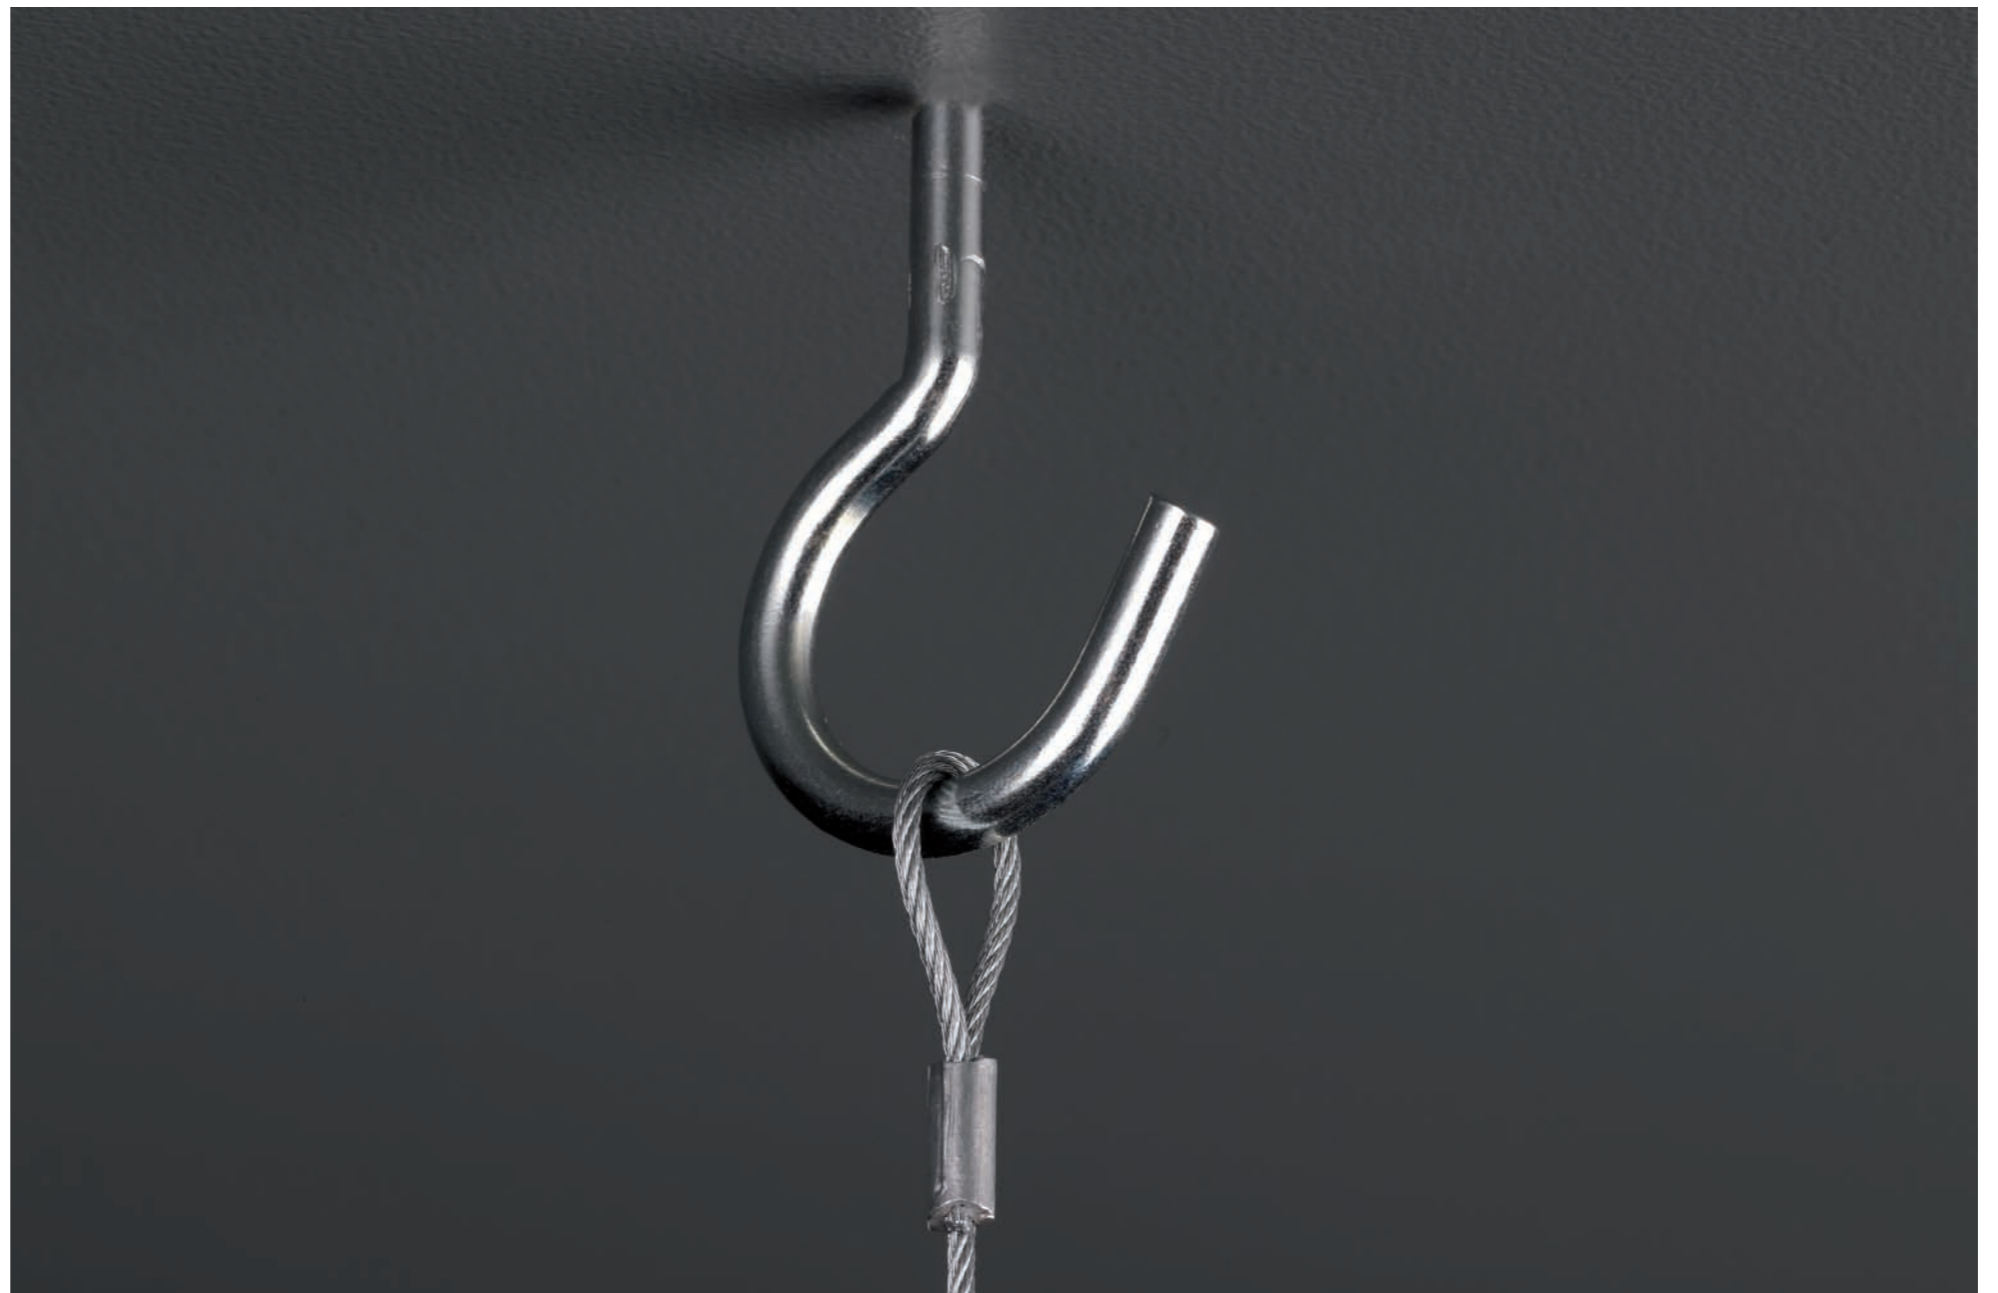

- Gold-coated reflector available
- Standard with safety glass

GALAXIO • TC-TE 32W/42W • GX24q3/4

135°		GEAR E		FIX I-J-K-O-P-T		
	9016 TEX 9006 TEX	2.1 KG				IP 20

- Without reflector

FIX I

FIX 4I

FIX I

FIX 2I