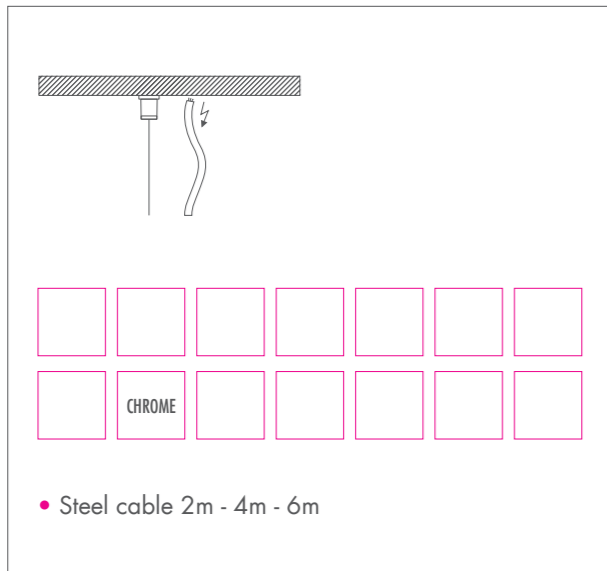

FRAME IV

FRAME IV • HIT 35W / 50W / 70W • G12

10° 30° 45°	P299	GEAR E	FIX 4I-4J	UV	
	9016 TEX 9006 TEX	11.4 KG	F	0.8 m	IP 20

- Gold-coated reflector available
- Standard with safety glass

FRAME IV • HST-TG 50W / 100W • GX12-1

15° 35° 50°	P299	GEAR E	FIX 4I-4J	UV	P
	9016 TEX 9006 TEX	11.2 KG	F	0.8 m	IP 20

- Gold-coated reflector available

FIX I

FIX 4I

FIX I

FIX 2I

FIX J

FIX 4J

FIX J

FIX 2J