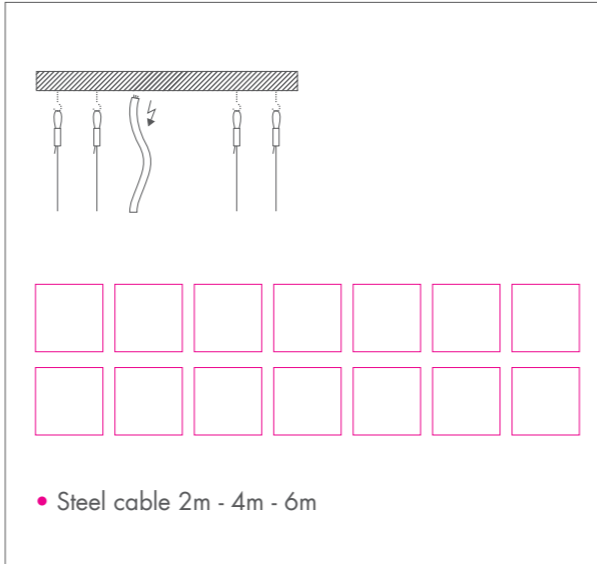

FRAME IV

FRAME IV • HIT 35W / 50W / 70W • G12

10° 30° 45°	P299	GEAR E	FIX 4I-4J	UV	
	9016 TEX 9006 TEX	11.4 KG	F	0.8 m	IP 20

- Gold-coated reflector available
- Standard with safety glass

FRAME IV • HST-TG 50W / 100W • GX12-1

15° 35° 50°	P299	GEAR E	FIX 4I-4J	UV	P
	9016 TEX 9006 TEX	11.2 KG	F	0.8 m	IP 20

- Gold-coated reflector available

FIX I

FIX 4I

FIX I

FIX 2I

FIX J

FIX 4J

FIX J

FIX 2J