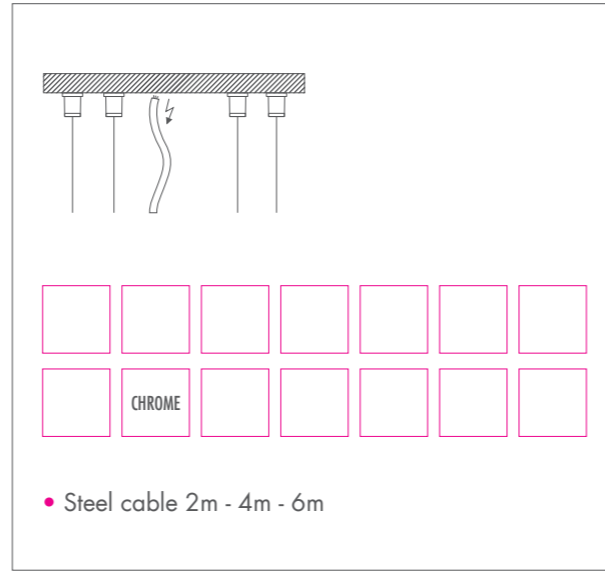

FRAME IV

FRAME IV • HIT 35W / 50W / 70W • G12

10° 30° 45°	P299	GEAR E	FIX 4I-4J	UV	
	9016 TEX 9006 TEX	11.4 KG	F	0.8 m	IP 20

- Gold-coated reflector available
- Standard with safety glass

FRAME IV • HST-TG 50W / 100W • GX12-1

15° 35° 50°	P299	GEAR E	FIX 4I-4J	UV	P
	9016 TEX 9006 TEX	11.2 KG	F	0.8 m	IP 20

- Gold-coated reflector available

FIX I

FIX 4I

FIX I

FIX 2I

FIX J

FIX 4J