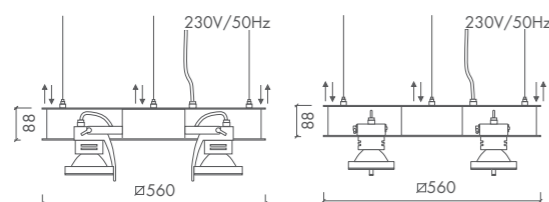

FRAME IV

FRAME IV • HIT 35W / 50W / 70W • G12

10° 30° 45°	P299	GEAR E	FIX 4I-4J	UV	
	9016 TEX 9006 TEX	11.4 KG	F	0.8 m	IP 20

- Gold-coated reflector available
- Standard with safety glass

FRAME IV • HST-TG 50W / 100W • GX12-1

15° 35° 50°	P299	GEAR E	FIX 4I-4J	UV	P
	9016 TEX 9006 TEX	11.2 KG	F	0.8 m	IP 20

- Gold-coated reflector available

FIX I

FIX 4I

FIX I

FIX 2I

FIX J

FIX 4J