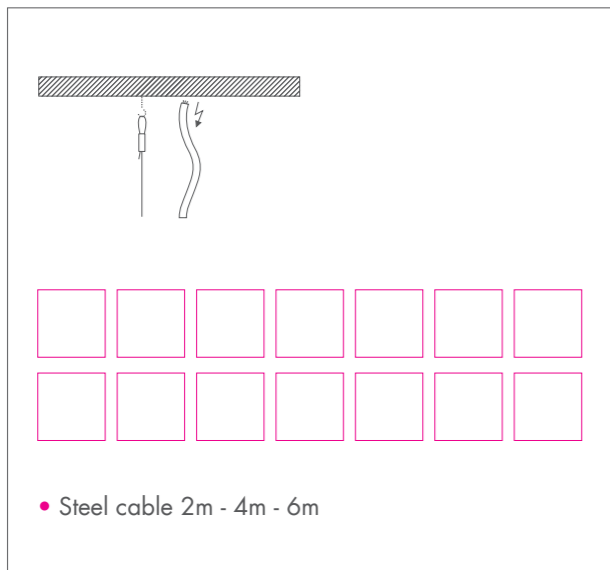

FRAME IV

FRAME IV • HIT 35W / 50W / 70W • G12

10° 30° 45°	P299	GEAR E	FIX 4I-4J	UV	
	9016 TEX 9006 TEX	11.4 KG	F	0.8 m	IP 20

- Gold-coated reflector available
- Standard with safety glass

FRAME IV • HST-TG 50W / 100W • GX12-1

15° 35° 50°	P299	GEAR E	FIX 4I-4J	UV	P
	9016 TEX 9006 TEX	11.2 KG	F	0.8 m	IP 20

- Gold-coated reflector available

FIX I

FIX 4I

FIX I

FIX 2I

FIX J

FIX 4J

FIX J

FIX 2J