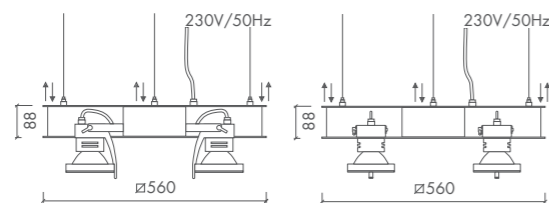

FRAME IV

FRAME IV • HIT 35W / 50W / 70W • G12

10° 30° 45°	P299	GEAR E	FIX 4I-4J	UV	
	9016 TEX 9006 TEX	11.4 KG	F	0.8 m	IP 20

- Gold-coated reflector available
- Standard with safety glass

FRAME IV • HST-TG 50W / 100W • GX12-1

15° 35° 50°	P299	GEAR E	FIX 4I-4J	UV	P
	9016 TEX 9006 TEX	11.2 KG	F	0.8 m	IP 20

- Gold-coated reflector available

FIX I

FIX 4I

FIX I

FIX 2I

FIX J

FIX 4J