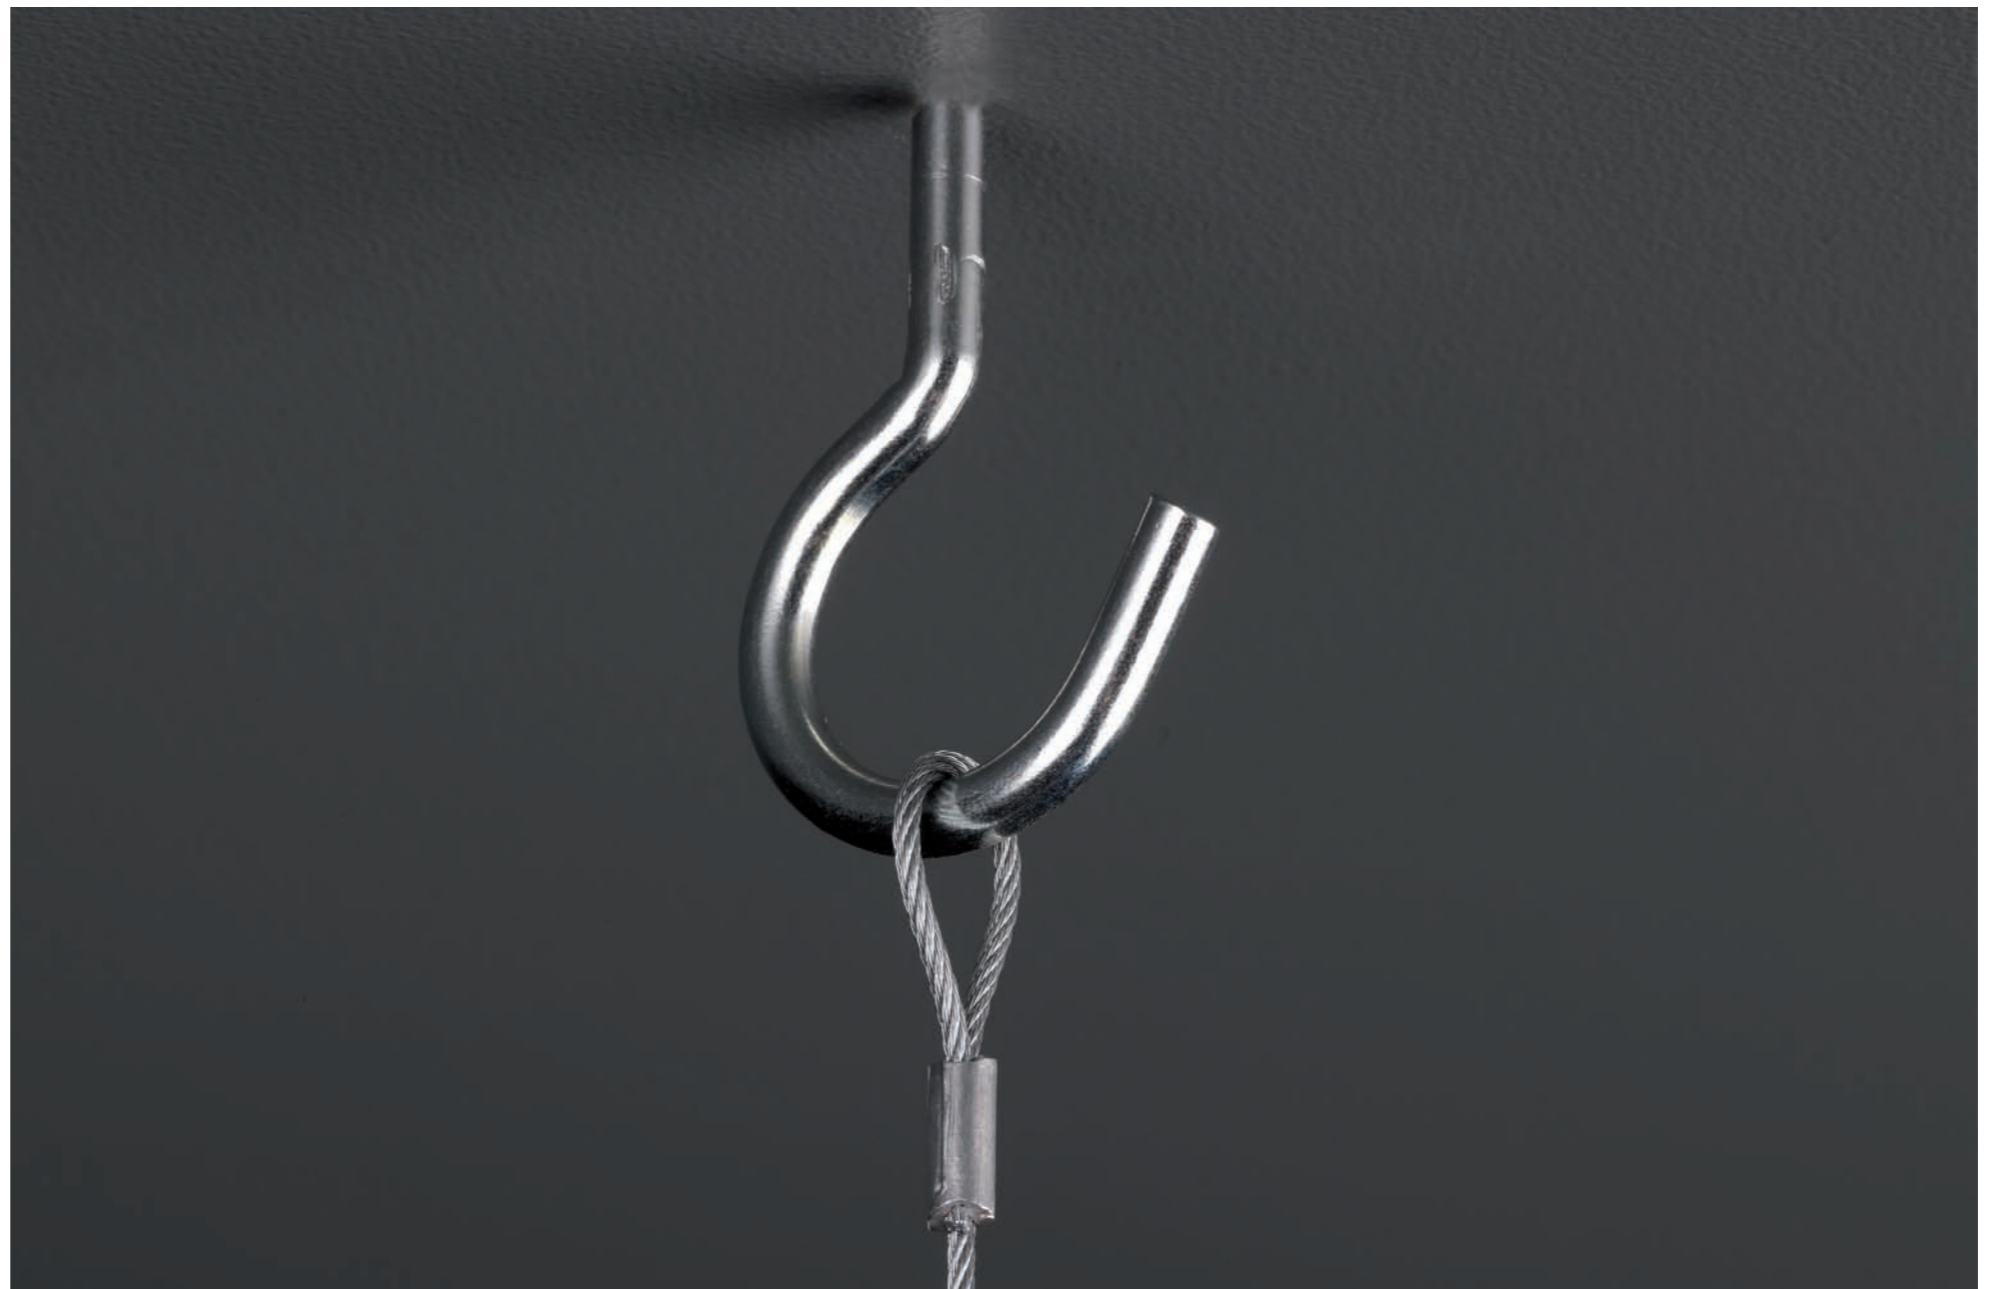

FRAME IV

FRAME IV • HIT 35W / 50W / 70W • G12

10° 30° 45°	P299	GEAR E	FIX 4I-4J	UV	
	9016 TEX 9006 TEX	11.4 KG	F	0.8 m	IP 20

- Gold-coated reflector available
- Standard with safety glass

FRAME IV • HST-TG 50W / 100W • GX12-1

15° 35° 50°	P299	GEAR E	FIX 4I-4J	UV	P
	9016 TEX 9006 TEX	11.2 KG	F	0.8 m	IP 20

- Gold-coated reflector available

FIX I

FIX 4I

FIX I

FIX 2I

FIX J

FIX 4J