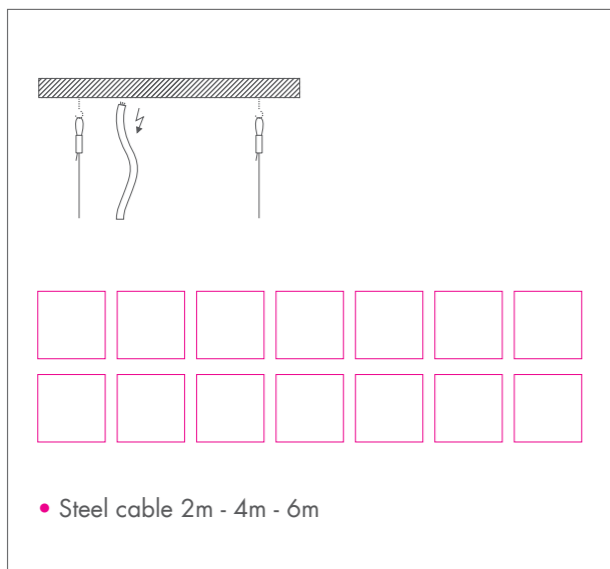

FRAME IV

FRAME IV • HIT 35W / 50W / 70W • G12

10° 30° 45°	P299	GEAR E	FIX 4I-4J	UV	
	9016 TEX 9006 TEX	11.4 KG	F	0.8 m	IP 20

- Gold-coated reflector available
- Standard with safety glass

FRAME IV • HST-TG 50W / 100W • GX12-1

15° 35° 50°	P299	GEAR E	FIX 4I-4J	UV	P
	9016 TEX 9006 TEX	11.2 KG	F	0.8 m	IP 20

- Gold-coated reflector available

FIX I

FIX 4I

FIX I

FIX 2I

FIX J

FIX 4J