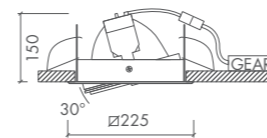

90°		GEAR				
	9016 TEX 9006 TEX 9005 TEX	3.7 KG				IP20

- Gold-coated reflector available
- All ral-colours available