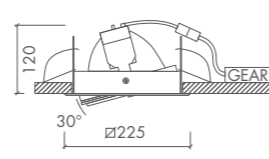

FLEXIO SQUARE • HST-TG 50W / 100W • GX12-1

50°		GEAR				
	9016 TEX 9006 TEX 9005 TEX	2.0 KG				IP20

- Gold-coated reflector available
- All ral-colours available

FLEXIO SQUARE • HIT 35W / 50W / 70W / 100W / 150W • G12