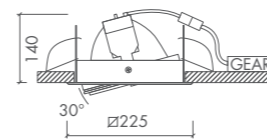

90°		GEAR				
	9016 TEX 9006 TEX 9005 TEX	2.4 KG				IP20

- Gold-coated reflector available
- Standard with safety glass
- All ral-colours available

FLEXIO SQUARE • HIT 35W / 50W / 70W / 100W / 150W • G12