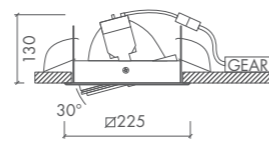

FLEXIO SQUARE • HST-EL 100W • PG12-1

50°		GEAR				
	9016 TEX 9006 TEX 9005 TEX	3.7 KG				IP20

- Gold-coated reflector available
- All ral-colours available