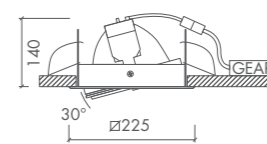

90°		GEAR				
	9016 TEX 9006 TEX 9005 TEX	2.4 KG				IP20

- Gold-coated reflector available
- Standard with safety glass
- All ral-colours available

FLEXIO SQUARE • HST-TG 50W / 100W • GX12-1

90°		GEAR				
	9016 TEX 9006 TEX 9005 TEX	2.0 KG				IP20