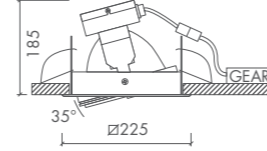

90°		GEAR				
	9016 TEX 9006 TEX 9005 TEX	2.4 KG				IP20

- Gold-coated reflector available
- Standard with safety glass
- All ral-colours available

FLEXIO SQUARE • HST-TG 50W / 100W • GX12-1

90°		GEAR				
	9016 TEX 9006 TEX 9005 TEX	2.0 KG				IP20