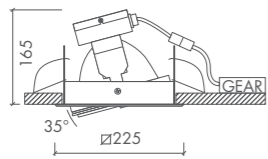

FLEXIO SQUARE • HIT-DE 70W / 150W • RX7s

50°		GEAR				
	9016 TEX 9006 TEX 9005 TEX	2.5 KG				IP20

- Gold-coated reflector available
- Standard with safety glass
- All ral-colours available