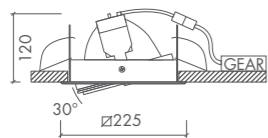

50°		GEAR				
	9016 TEX 9006 TEX 9005 TEX	2.4 KG				IP20

- Gold-coated reflector available
- Standard with safety glass
- All ral-colours available

FLEXIO SQUARE • HST-EL 100W • PG12-1