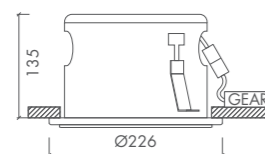

**FLEXIO JR. SPLASH**

FLEXIO JR. SPLASH • HIT 35W / 50W / 70W • G12

45°	P.310	GEAR E	Ø200	UV	
	9016 TEX 9006 TEX	2.0 KG	F	0.8 m	IP54

- Gold-coated reflector available
- Standard with safety glass
- IP 54 : only valid for the bottom of the fixture
- IP 20 : for the rest of the fixture

FLEXIO JR. SPLASH • HST-TG 50W / 100W • GX12-1

60°	P.310	GEAR E	Ø200	UV	
	9016 TEX 9006 TEX	2.4 KG	F	0.8 m	IP54

- Gold-coated reflector available
- Standard with safety glass
- IP 54 : only valid for the bottom of the fixture
- IP 20 : for the rest of the fixture