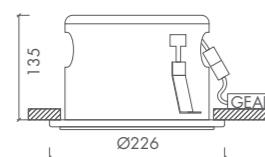

**FLEXIO JR. SPLASH**

FLEXIO JR. SPLASH • HIT 35W / 50W / 70W • G12

45°	P.310	GEAR E	Ø200	UV	
	9016 TEX 9006 TEX	2.0 KG	F	0.8 m	IP54

- Gold-coated reflector available
- Standard with safety glass
- IP 54 : only valid for the bottom of the fixture
- IP 20 : for the rest of the fixture

FLEXIO JR. SPLASH • HST-TG 50W / 100W • GX12-1

60°	P.310	GEAR E	Ø200	UV	
	9016 TEX 9006 TEX	2.4 KG	F	0.8 m	IP54

- Gold-coated reflector available
- Standard with safety glass
- IP 54 : only valid for the bottom of the fixture
- IP 20 : for the rest of the fixture