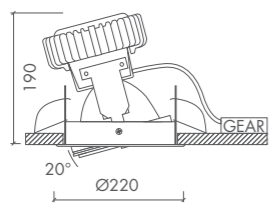

FLEXIO • FORTIMO DLM 3000 / FOOD

- Available in 3000K and 4000K
- All ral-colours available