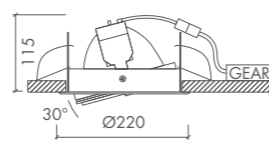

FLEXIO • HST-TG 50W / 100W • GX12-1

50°		GEAR				
	9016 TEX 9006 TEX 9005 TEX	1.7 KG				IP20

- Gold-coated reflector available
- All ral-colours available