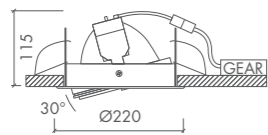

50°		GEAR				
	9016 TEX 9006 TEX 9005 TEX	1.9 KG				IP20

- Gold-coated reflector available
- Standard with safety glass
- All ral-colours available

FLEXIO • HST-EL 100W • PG12-1