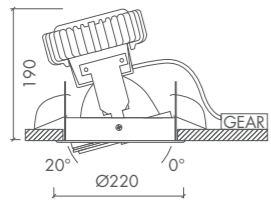

FLEXIO • FORTIMO DLM 1100 / 2000