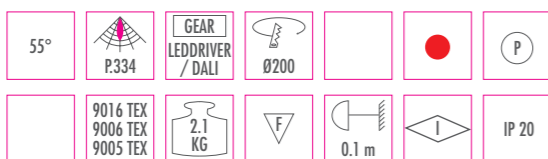

FLEXIO • FORTIMO DLM 3000 / FOOD

- Available in 3000K and 4000K
- All ral-colours available