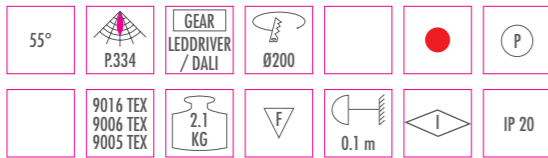

FLEXIO • FORTIMO DLM 1100 / 2000