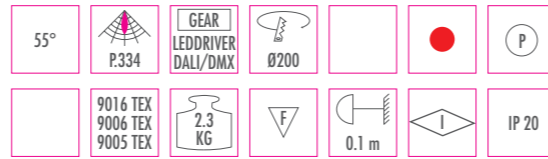

FLEXIO • HST-EL 100W • PG12-1

90°		GEAR				
	9016 TEX 9006 TEX 9005 TEX	1.9 KG				IP20

- Gold-coated reflector available
- All ral-colours available

FLEXIO

FLEXIO • LEXEL DLM TUNABLE WHITE

- Colortemperature range from 2700K - 6500K
- Always with DALI or DMX gear
- DMX-controller for color changing : to be touched
- All ral-colours available

TO BE TOUCHED 8530

- DMX controller for Lexel tunable white
- On/off controller
- Controller for colortemperature (2700K - 6500K)
- Controller for light intensity
- Light up by touching
- Easy installation