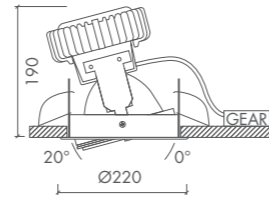

FLEXIO • HST-EL 100W • PG12-1

90°		GEAR				
	9016 TEX 9006 TEX 9005 TEX	1.9 KG				IP20

- Gold-coated reflector available
- All ral-colours available

FLEXIO

FLEXIO • LEXEL DLM TUNABLE WHITE

- Colortemperature range from 2700K - 6500K
- Always with DALI or DMX gear
- DMX-controller for color changing : to be touched
- All ral-colours available