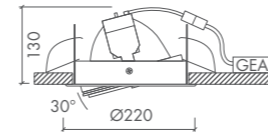

90°		GEAR				
	9016 TEX 9006 TEX 9005 TEX	1.9 KG				IP20

- Gold-coated reflector available
- All ral-colours available