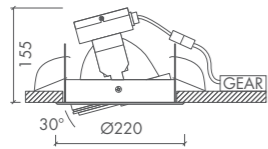

FLEXIO • HIT-DE 70W / 150W • RX7s

50°		GEAR				
	9016 TEX 9006 TEX 9005 TEX	2.1 KG				IP20

- Gold-coated reflector available
- Standard with safety glass
- All ral-colours available