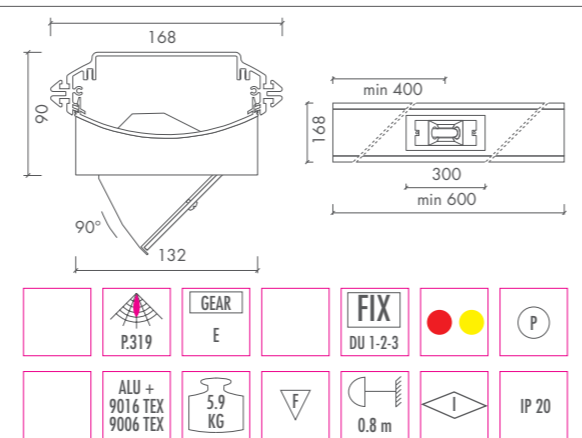

**DUALIS WALLDO**

DUALIS WALLDO • HST-TG 50W / 100W • G12

• Gold-coated reflector available

DUALIS WALLDO • HIT 35W / 50W / 70W • G12

• Gold-coated reflector available  
• Standard with safety glass

DUALIS WALLDO • HST-EL 100W • PG12-1