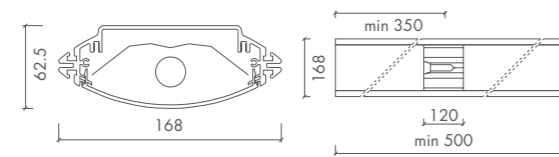

**DUALIS SYM**

DUALIS SYM • HST-TG 50W / 100W • GX12-1

• Gold-coated reflector available

DUALIS SYM • HIT 35W / 50W / 70W • G12

• Gold-coated reflector available  
• Standard with safety glass

DUALIS SYM • HST-EL 100W • PG12-1