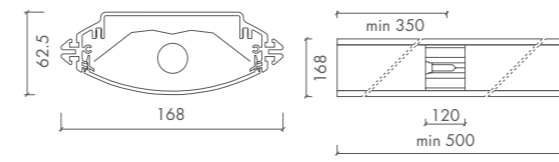

**DUALIS SYM**

DUALIS SYM • HST-TG 50W / 100W • GX12-1

• Gold-coated reflector available

DUALIS SYM • HIT 35W / 50W / 70W • G12

• Gold-coated reflector available  
• Standard with safety glass

DUALIS SYM • HST-EL 100W • PG12-1