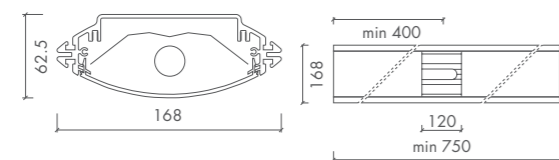

**DUALIS SYM**

DUALIS SYM • HST-TG 50W / 100W • GX12-1

• Gold-coated reflector available

DUALIS SYM • HIT 35W / 50W / 70W • G12

• Gold-coated reflector available  
• Standard with safety glass

DUALIS SYM • HST-EL 100W • PG12-1