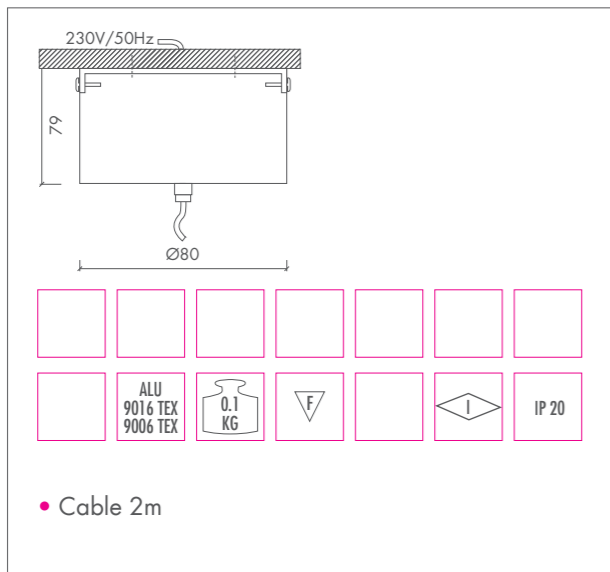

DOME

DOME • HIT 35W / 50W / 70W • G12

10° - 30°
 45° - 65°

P297

E

FIX
 G-H-I-J-O-Z

7.8 KG

0.8 m

IP 20

- The inside of the black DOME is gold
- The inside of the white DOME is silver

DOME • GLOBE 20W • E27

230V/50Hz

230V

FIX
 L-S1

7.8 KG

0.3 m

IP 20

- The inside of the black DOME is gold
- The inside of the white DOME is silver

FIX L

FIX L

FIX S1

FIX S1