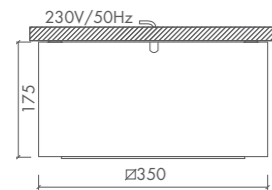

CUBO UP

CUBO UP • HIT-DE 70W / 150W • RX7s

| | | | |
|--|--|--|--|
| | | | |
| | | | |
| | | | |

- Gold-coated reflector available
- Standard with safety glass
- All ral-colours available

CUBO UP • HIT 35W / 50W / 70W / 100W / 150W • G12