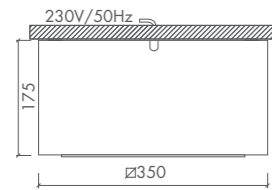

CUBO UP

CUBO UP • HIT-DE 70W / 150W • RX7s

| | | | |
|--|--|--|--|
| | | | |
| | | | |
| | | | |

- Gold-coated reflector available
- Standard with safety glass
- All ral-colours available

CUBO UP • HIT 35W / 50W / 70W / 100W / 150W • G12