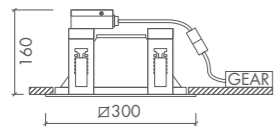

CUBO

CUBO • HIT-DE 70W / 150W • RX7s

- Gold-coated reflector available
- Standard with safety glass
- All ral-colours available

CUBO • HIT 35W / 50W / 70W / 100W / 150W
• G12

- Gold-coated reflector available
- Standard with safety glass
- All ral-colours available