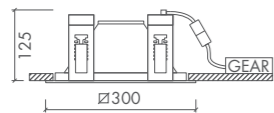

CUBO

CUBO • HIT-DE 70W / 150W • RX7s

- Gold-coated reflector available
- Standard with safety glass
- All ral-colours available

CUBO • HIT 35W / 50W / 70W / 100W / 150W
• G12

- Gold-coated reflector available
- Standard with safety glass
- All ral-colours available