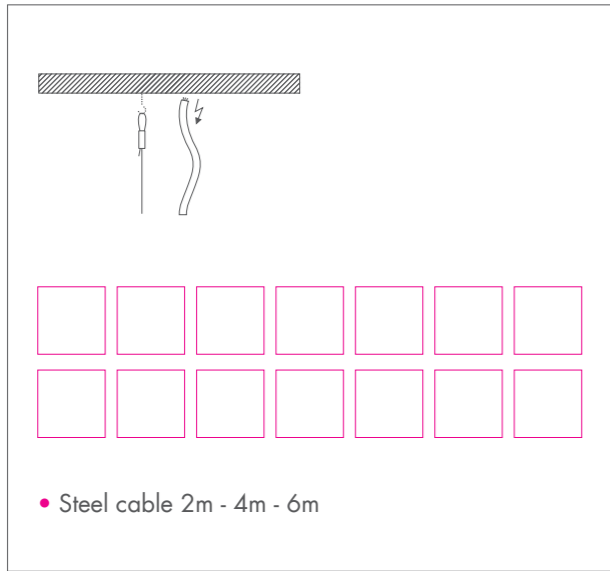

CONO

CONO • HST-TG 50W / 100W • GX12-1

40°		GEAR E		FIX I-J-K-P-T		
		2.9 KG				IP 20

- Gold-coated reflector available
- Gold-coated reflector also available with slits

CONO • TC-TE 32W / 42W • GX24q3/4

125°		GEAR E		FIX I-J-K-P-T		
		4.8 KG				IP 20

- Without reflector

CONO • TC-TE 32W / 42W • GX24q3/4

70°		GEAR E		FIX I-J-K-P-T		
		4.8 KG				IP 20

- With reflector

CONO • HIT 35W / 50W / 70W • G12

50°		GEAR E		FIX I-J-K-P-T		
		3.0 KG				IP 20

- Gold-coated reflector available
- Gold-coated reflector also available with slits
- Standard with safety glass

CONO • HST-EL 100W • PG12-1

40°		GEAR E		FIX I-J-K-P-T		
		4.6 KG				IP 20

- Gold-coated reflector available
- Gold-coated reflector also available with slits

FIX I

FIX 4I

FIX I

FIX 2I

FIX J

FIX 4J

FIX J

FIX 2J

**FIX K**

**FIX K**

	ALU 9016 TEX 9006 TEX	0.1 KG	F		IP 20		

- Steel cable 2m - 4m - 6m

**FIX P**