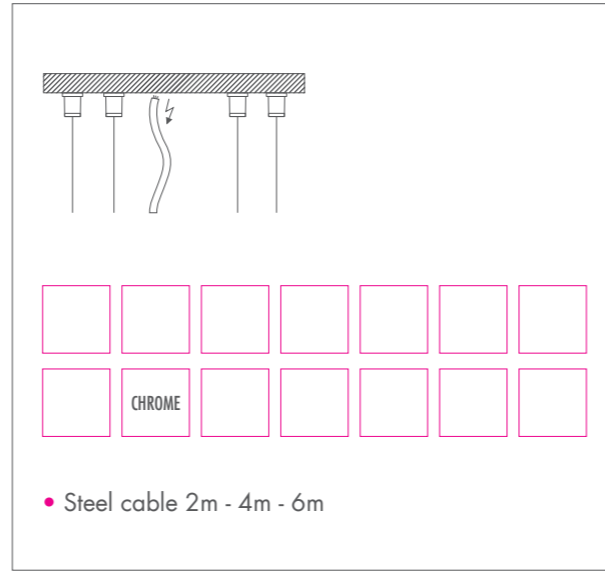

CONO

CONO • HST-TG 50W / 100W • GX12-1

40°		GEAR E		FIX I-J-K-P-T		
		2.9 KG				IP 20

- Gold-coated reflector available
- Gold-coated reflector also available with slits

CONO • TC-TE 32W / 42W • GX24q3/4

125°		GEAR E		FIX I-J-K-P-T		
		4.8 KG				IP 20

- Without reflector

CONO • TC-TE 32W / 42W • GX24q3/4

70°		GEAR E		FIX I-J-K-P-T		
		4.8 KG				IP 20

- With reflector

CONO • HIT 35W / 50W / 70W • G12

50°		GEAR E		FIX I-J-K-P-T		
		3.0 KG				IP 20

- Gold-coated reflector available
- Gold-coated reflector also available with slits
- Standard with safety glass

CONO • HST-EL 100W • PG12-1

40°		GEAR E		FIX I-J-K-P-T		
		4.6 KG				IP 20

- Gold-coated reflector available
- Gold-coated reflector also available with slits

FIX I

FIX 4I

FIX I

FIX 2I

FIX J

FIX 4J

FIX J

FIX 2J

**FIX K**

**FIX K**

	ALU 9016 TEX 9006 TEX	0.1 KG	F		IP 20		

- Steel cable 2m - 4m - 6m

**FIX P**