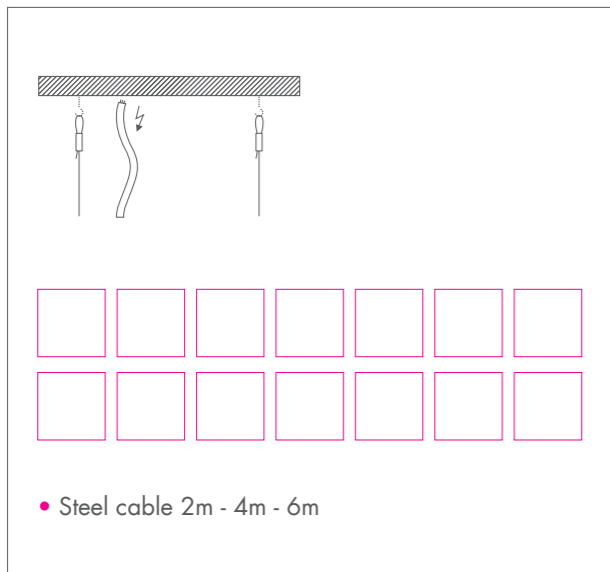

CONO

CONO • HST-TG 50W / 100W • GX12-1

40°		GEAR E		FIX I-J-K-P-T		
		2.9 KG				IP 20

- Gold-coated reflector available
- Gold-coated reflector also available with slits

CONO • TC-TE 32W / 42W • GX24q3/4

125°		GEAR E		FIX I-J-K-P-T		
		4.8 KG				IP 20

- Without reflector

CONO • TC-TE 32W / 42W • GX24q3/4

70°		GEAR E		FIX I-J-K-P-T		
		4.8 KG				IP 20

- With reflector

CONO • HIT 35W / 50W / 70W • G12

50°		GEAR E		FIX I-J-K-P-T		
		3.0 KG				IP 20

- Gold-coated reflector available
- Gold-coated reflector also available with slits
- Standard with safety glass

CONO • HST-EL 100W • PG12-1

40°		GEAR E		FIX I-J-K-P-T		
		4.6 KG				IP 20

- Gold-coated reflector available
- Gold-coated reflector also available with slits

FIX I

FIX 4I

FIX I

FIX 2I

FIX J

FIX 4J

FIX J

FIX 2J

**FIX K**

**FIX K**

	ALU 9016 TEX 9006 TEX	0.1 KG	F		IP 20		

- Steel cable 2m - 4m - 6m

**FIX P**