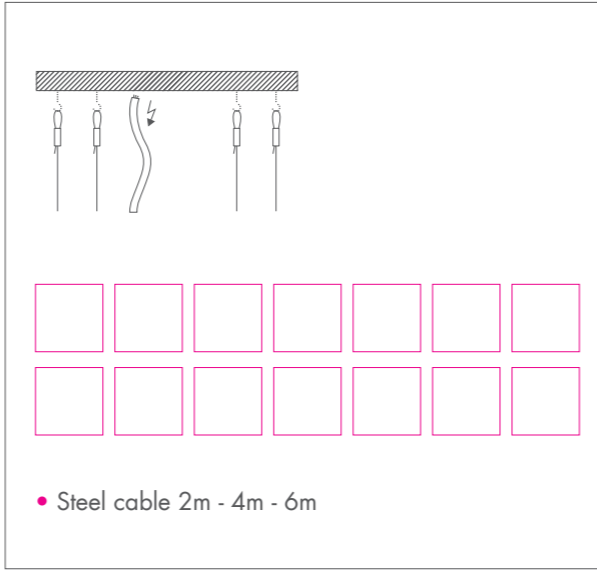

CONO

CONO • HST-TG 50W / 100W • GX12-1

40°		GEAR E		FIX I-J-K-P-T		
		2.9 KG				IP 20

- Gold-coated reflector available
- Gold-coated reflector also available with slits

CONO • TC-TE 32W / 42W • GX24q3/4

125°		GEAR E		FIX I-J-K-P-T		
		4.8 KG				IP 20

- Without reflector

CONO • TC-TE 32W / 42W • GX24q3/4

70°		GEAR E		FIX I-J-K-P-T		
		4.8 KG				IP 20

- With reflector

CONO • HIT 35W / 50W / 70W • G12

50°		GEAR E		FIX I-J-K-P-T		
		3.0 KG				IP 20

- Gold-coated reflector available
- Gold-coated reflector also available with slits
- Standard with safety glass

CONO • HST-EL 100W • PG12-1

40°		GEAR E		FIX I-J-K-P-T		
		4.6 KG				IP 20

- Gold-coated reflector available
- Gold-coated reflector also available with slits

FIX I

FIX 4I

FIX I

FIX 2I

FIX J

FIX 4J

FIX J

FIX 2J

**FIX K**

**FIX K**

	ALU 9016 TEX 9006 TEX	0.1 KG	F		IP 20		

- Steel cable 2m - 4m - 6m

**FIX P**