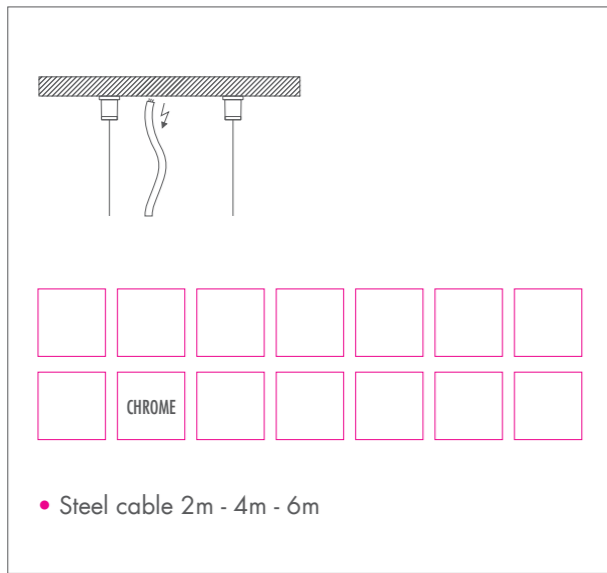

CONO

CONO • HST-TG 50W / 100W • GX12-1

40°		GEAR E		FIX I-J-K-P-T		
		2.9 KG				IP 20

- Gold-coated reflector available
- Gold-coated reflector also available with slits

CONO • TC-TE 32W / 42W • GX24q3/4

125°		GEAR E		FIX I-J-K-P-T		
		4.8 KG				IP 20

- Without reflector

CONO • TC-TE 32W / 42W • GX24q3/4

70°		GEAR E		FIX I-J-K-P-T		
		4.8 KG				IP 20

- With reflector

CONO • HIT 35W / 50W / 70W • G12

50°		GEAR E		FIX I-J-K-P-T		
		3.0 KG				IP 20

- Gold-coated reflector available
- Gold-coated reflector also available with slits
- Standard with safety glass

CONO • HST-EL 100W • PG12-1

40°		GEAR E		FIX I-J-K-P-T		
		4.6 KG				IP 20

- Gold-coated reflector available
- Gold-coated reflector also available with slits

FIX I

FIX 4I

FIX I

FIX 2I

FIX J

FIX 4J

FIX J

FIX 2J

**FIX K**

**FIX K**

	ALU 9016 TEX 9006 TEX	0.1 KG	F		IP 20		

- Steel cable 2m - 4m - 6m

**FIX P**