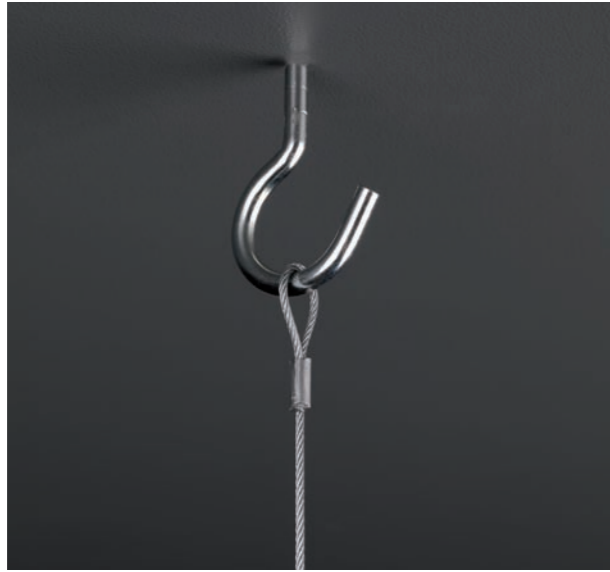

CONO

CONO • HST-TG 50W / 100W • GX12-1

40°		GEAR E		FIX I-J-K-P-T		
		2.9 KG				IP 20

- Gold-coated reflector available
- Gold-coated reflector also available with slits

CONO • TC-TE 32W / 42W • GX24q3/4

125°		GEAR E		FIX I-J-K-P-T		
		4.8 KG				IP 20

- Without reflector

CONO • TC-TE 32W / 42W • GX24q3/4

70°		GEAR E		FIX I-J-K-P-T		
		4.8 KG				IP 20

- With reflector

CONO • HIT 35W / 50W / 70W • G12

50°		GEAR E		FIX I-J-K-P-T		
		3.0 KG				IP 20

- Gold-coated reflector available
- Gold-coated reflector also available with slits
- Standard with safety glass

CONO • HST-EL 100W • PG12-1

40°		GEAR E		FIX I-J-K-P-T		
		4.6 KG				IP 20

- Gold-coated reflector available
- Gold-coated reflector also available with slits

FIX I

FIX 4I

FIX I

FIX 2I

FIX J