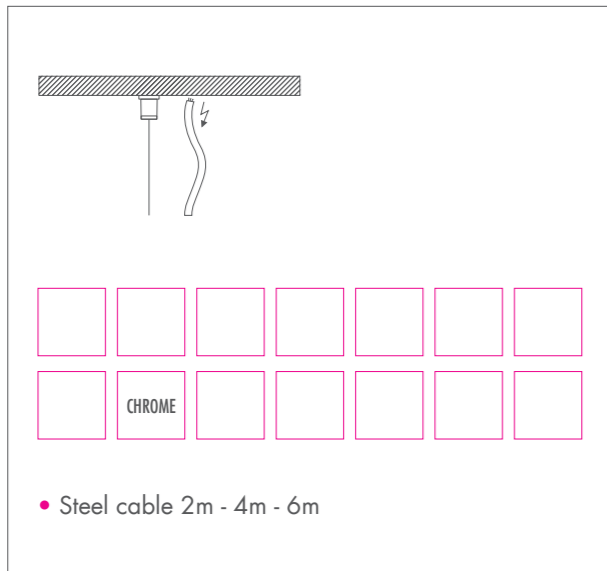

CONO

CONO • HST-TG 50W / 100W • GX12-1

40°		GEAR E		FIX I-J-K-P-T		
		2.9 KG				IP 20

- Gold-coated reflector available
- Gold-coated reflector also available with slits

CONO • TC-TE 32W / 42W • GX24q3/4

125°		GEAR E		FIX I-J-K-P-T		
		4.8 KG				IP 20

- Without reflector

CONO • TC-TE 32W / 42W • GX24q3/4

70°		GEAR E		FIX I-J-K-P-T		
		4.8 KG				IP 20

- With reflector

CONO • HIT 35W / 50W / 70W • G12

50°		GEAR E		FIX I-J-K-P-T		
		3.0 KG				IP 20

- Gold-coated reflector available
- Gold-coated reflector also available with slits
- Standard with safety glass

CONO • HST-EL 100W • PG12-1

40°		GEAR E		FIX I-J-K-P-T		
		4.6 KG				IP 20

- Gold-coated reflector available
- Gold-coated reflector also available with slits

FIX I

FIX 4I

FIX I

FIX 2I

FIX J

FIX 4J

FIX J

FIX 2J

**FIX K**

**FIX K**

	ALU 9016 TEX 9006 TEX	0.1 KG	F		IP 20		

- Steel cable 2m - 4m - 6m

**FIX P**