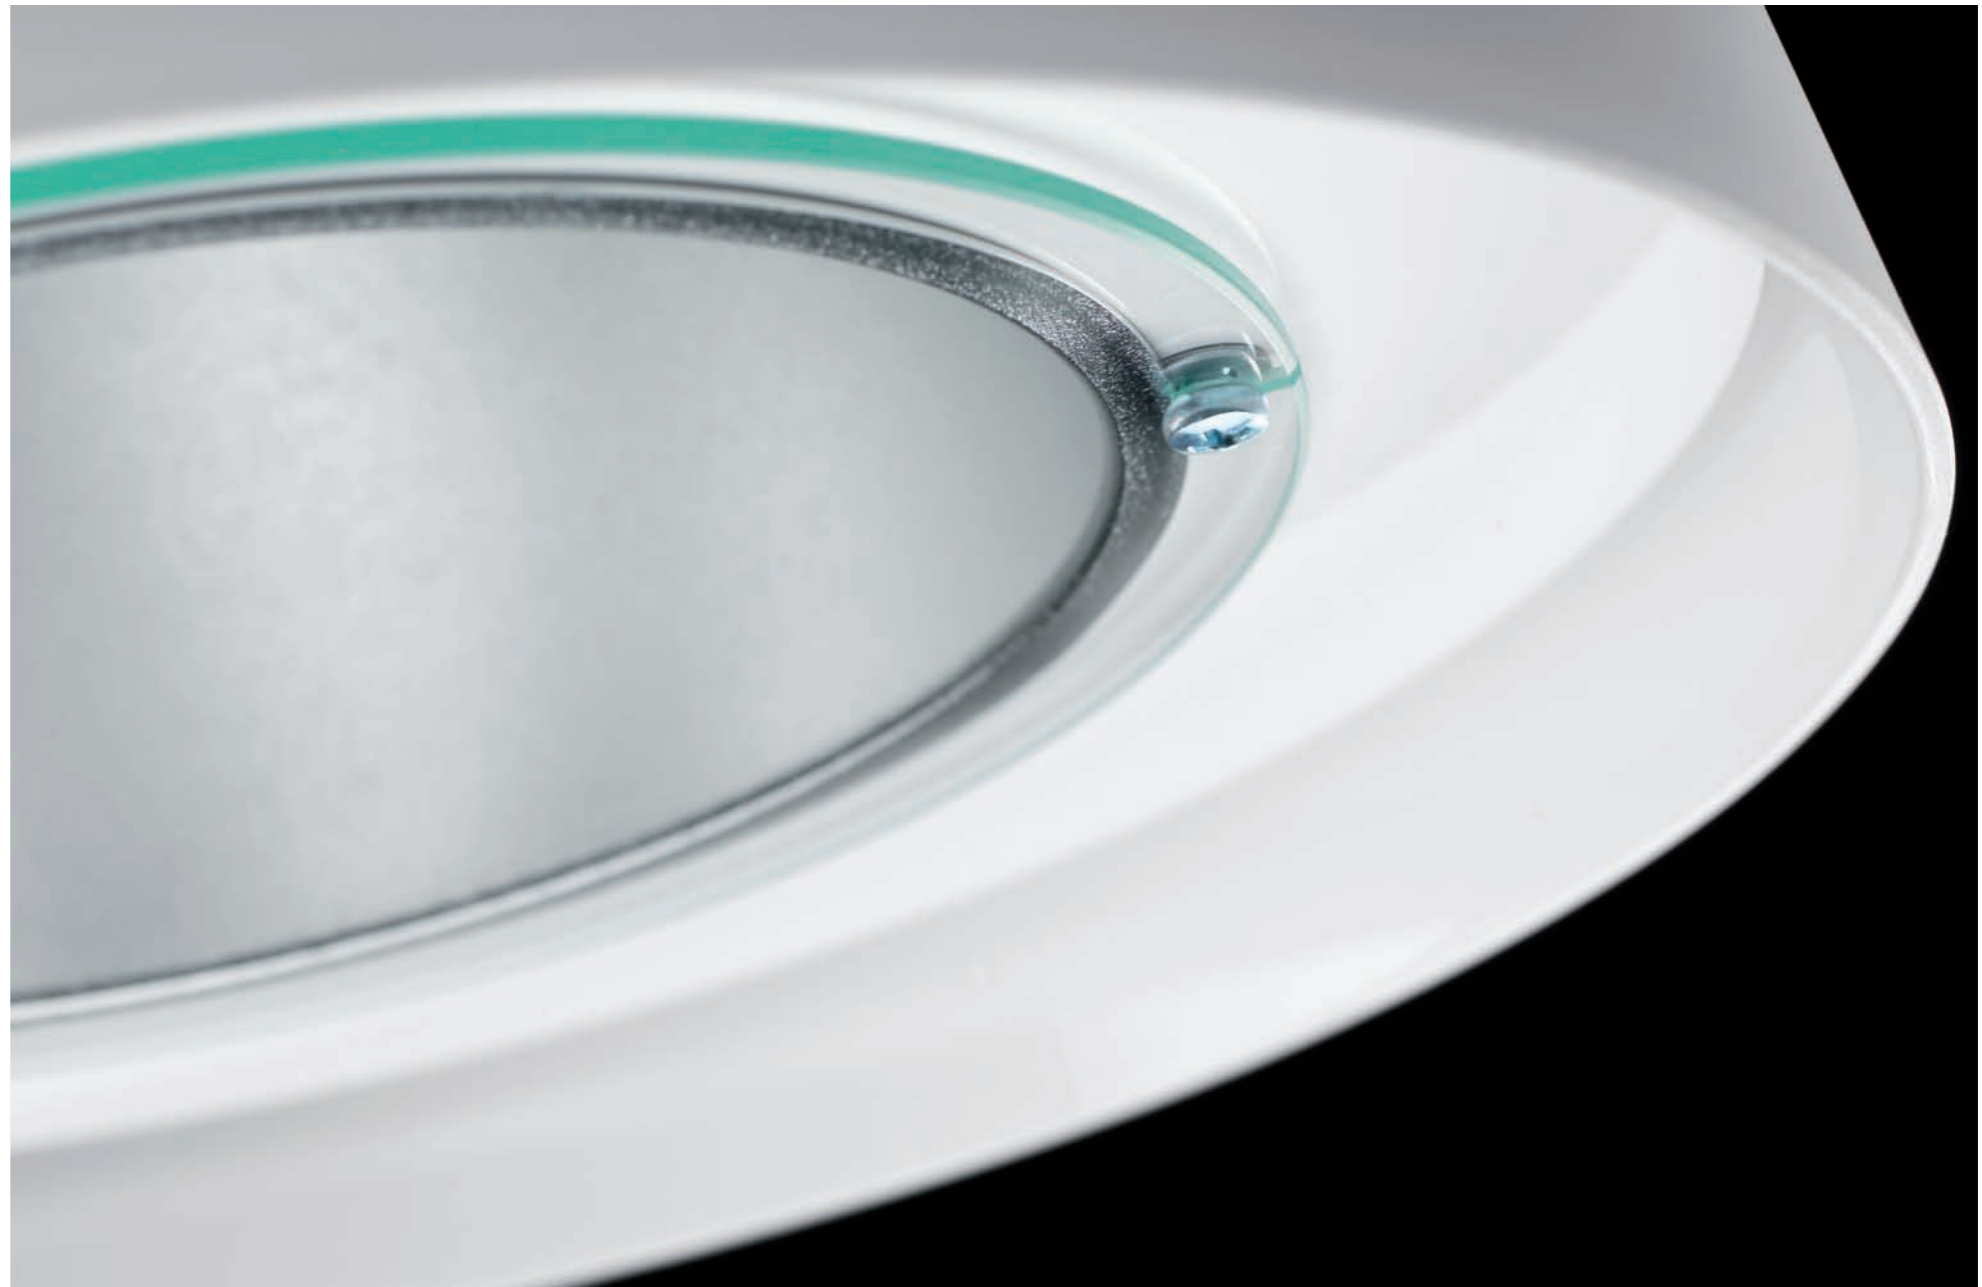

CONO

CONO • HST-TG 50W / 100W • GX12-1

40°		GEAR E		FIX I-J-K-P-T		
		2.9 KG				IP 20

- Gold-coated reflector available
- Gold-coated reflector also available with slits

CONO • TC-TE 32W / 42W • GX24q3/4

125°		GEAR E		FIX I-J-K-P-T		
		4.8 KG				IP 20

- Without reflector

CONO • TC-TE 32W / 42W • GX24q3/4

70°		GEAR E		FIX I-J-K-P-T		
		4.8 KG				IP 20

- With reflector

CONO • HIT 35W / 50W / 70W • G12

50°		GEAR E		FIX I-J-K-P-T		
		3.0 KG				IP 20

- Gold-coated reflector available
- Gold-coated reflector also available with slits
- Standard with safety glass

CONO • HST-EL 100W • PG12-1

40°		GEAR E		FIX I-J-K-P-T		
		4.6 KG				IP 20

- Gold-coated reflector available
- Gold-coated reflector also available with slits

FIX I

FIX 4I

FIX I

FIX 2I

FIX J