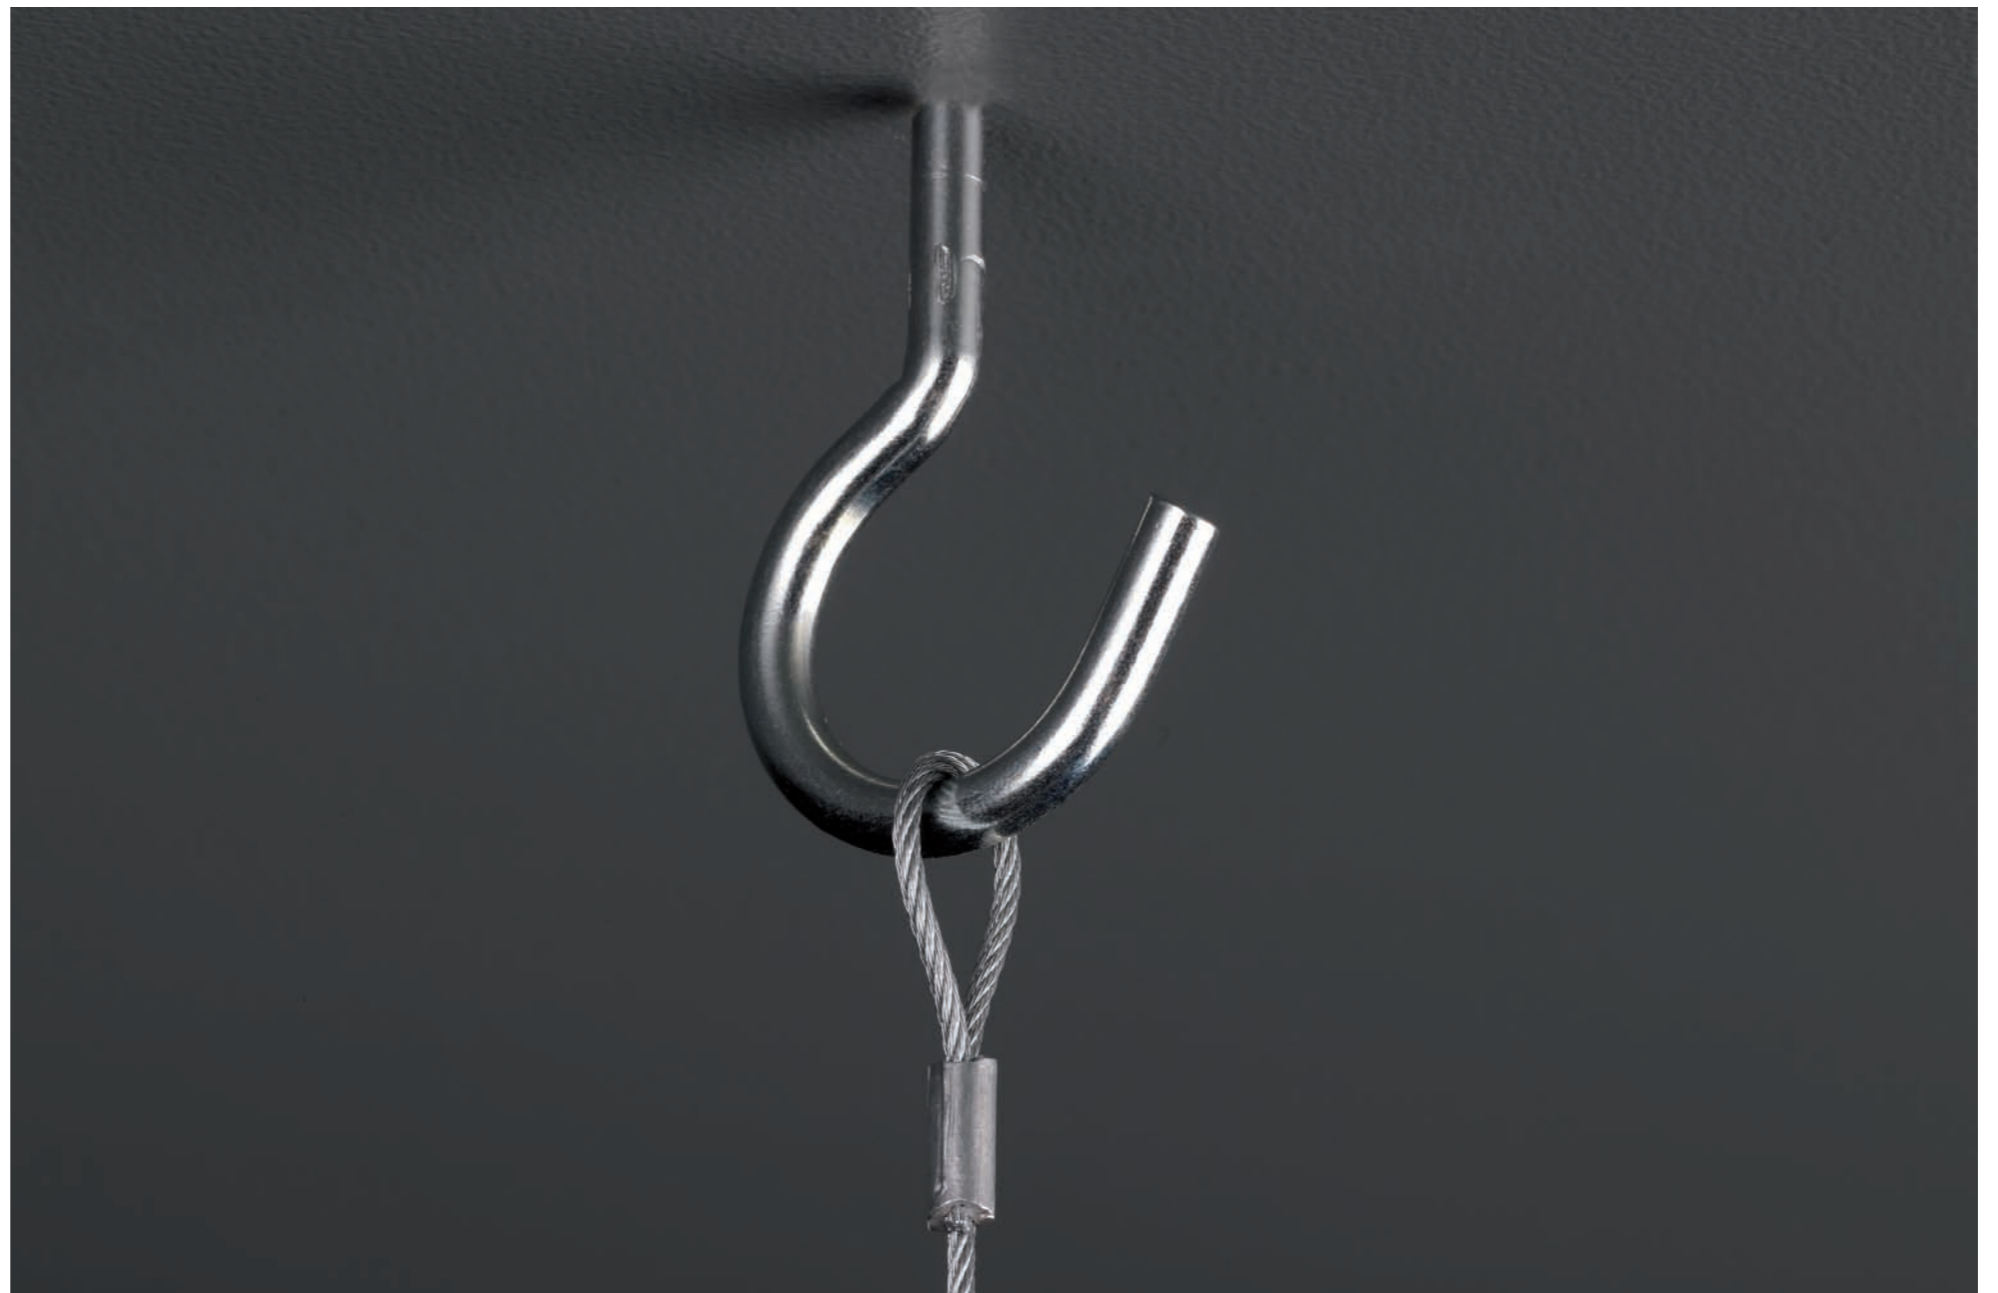

CONO • HST-EL 100W • PG12-1

40°		GEAR E		FIX I-J-K-P-T		
		4.6 KG				IP 20

- Gold-coated reflector available
- Gold-coated reflector also available with slits

FIX I

FIX 4I

FIX I

FIX 2I

FIX J