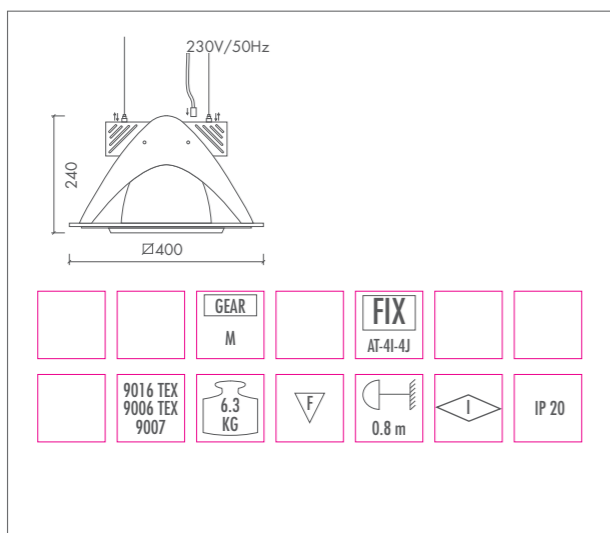

ATOMIC ME-E COMFORT PLUS BASIC

ATOMIC ME-E COMFORT PLUS BASIC • HST-TG
50W /100W • PX12-1

ATOMIC ME-E COMFORT PLUS BASIC •
HIT 100W • G12

ATOMIC ME-E COMFORT PLUS BASIC •
HST-EL 100W • PG12-1

FIX AT

FIX AT