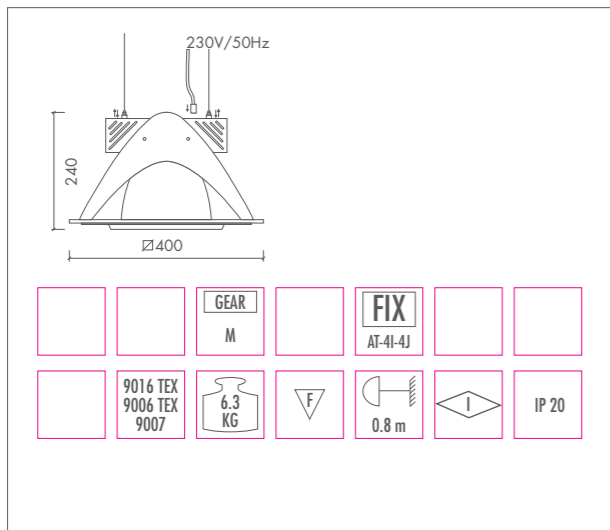

ATOMIC ME-E COMFORT PLUS BASIC

ATOMIC ME-E COMFORT PLUS BASIC • HST-TG
50W /100W • PX12-1

ATOMIC ME-E COMFORT PLUS BASIC •
HIT 100W • G12

ATOMIC ME-E COMFORT PLUS BASIC •
HST-EL 100W • PG12-1

FIX AT

FIX AT