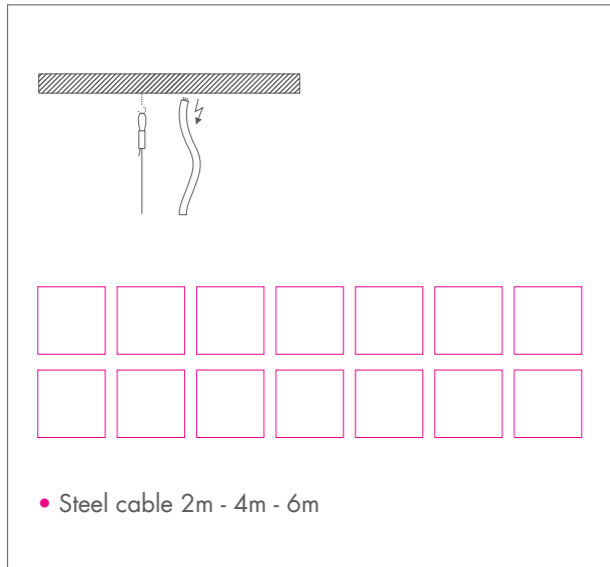

ATOMIC ME-E COMFORT PLUS BASIC

ATOMIC ME-E COMFORT PLUS BASIC • HST-TG
50W /100W • PX12-1

ATOMIC ME-E COMFORT PLUS BASIC •
HIT 100W • G12

ATOMIC ME-E COMFORT PLUS BASIC •
HST-EL 100W • PG12-1

FIX AT

FIX AT

FIX I

FIX 4I

FIX I

FIX 2I

FIX J

FIX 4J

FIX J

FIX 2J