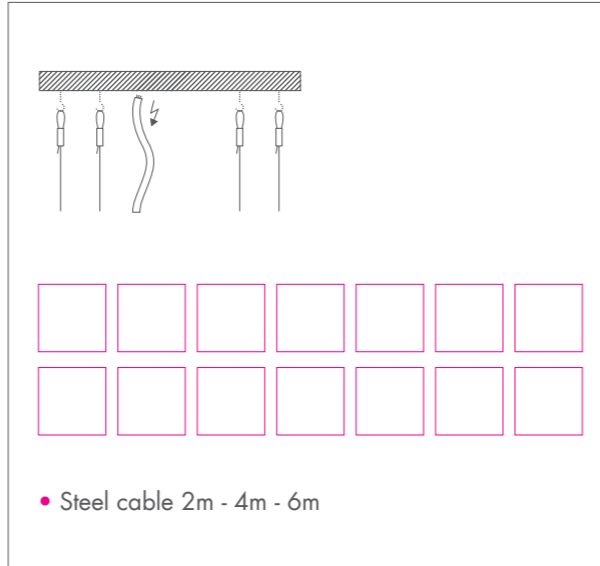

ATOMIC ME-E COMFORT PLUS BASIC

ATOMIC ME-E COMFORT PLUS BASIC • HST-TG
50W /100W • PX12-1

ATOMIC ME-E COMFORT PLUS BASIC •
HIT 100W • G12

ATOMIC ME-E COMFORT PLUS BASIC •
HST-EL 100W • PG12-1

FIX AT

FIX AT

FIX I

FIX 4I

FIX I

FIX 2I

FIX J

FIX 4J

FIX J

FIX 2J