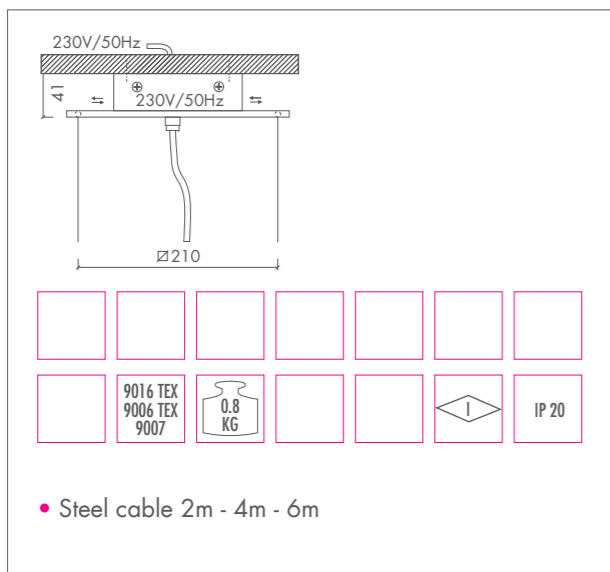

ATOMIC ME-E COMFORT PLUS BASIC

ATOMIC ME-E COMFORT PLUS BASIC • HST-TG
50W /100W • PX12-1

ATOMIC ME-E COMFORT PLUS BASIC •
HIT 100W • G12

ATOMIC ME-E COMFORT PLUS BASIC •
HST-EL 100W • PG12-1

FIX AT

FIX AT