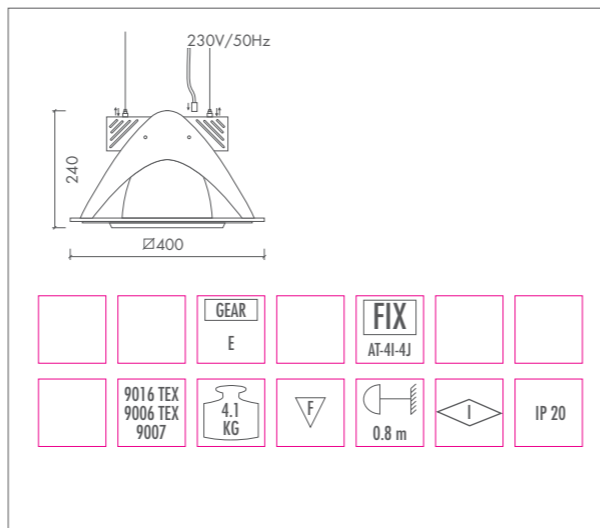

ATOMIC ME-E COMFORT PLUS BASIC

ATOMIC ME-E COMFORT PLUS BASIC • HST-TG
50W /100W • PX12-1

ATOMIC ME-E COMFORT PLUS BASIC •
HIT 100W • G12

ATOMIC ME-E COMFORT PLUS BASIC •
HST-EL 100W • PG12-1

FIX AT

FIX AT