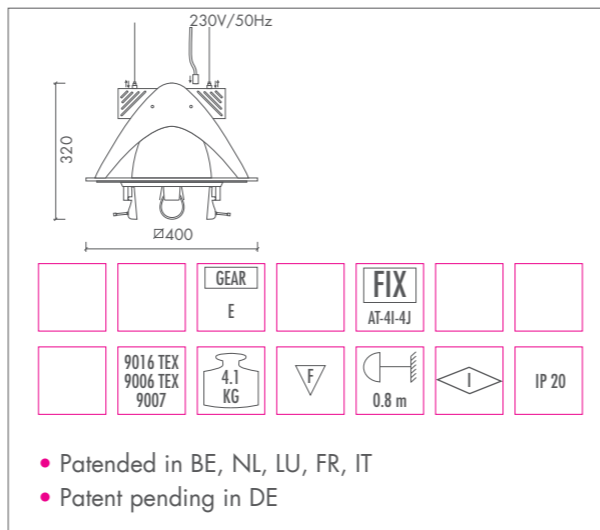

ATOMIC ME-E COMFORT PLUS 3

ATOMIC ME-E COMFORT PLUS 3 • HST-TG 50W / 100W • GX12-1

ATOMIC ME-E COMFORT PLUS 3
• LIGHT CHARACTERISTICS

ATOMIC ME-E COMFORT PLUS 3 • HIT 35W / 50W / 70W • G12

ATOMIC ME-E COMFORT PLUS 3 • HST-EL 100W • PG12-1