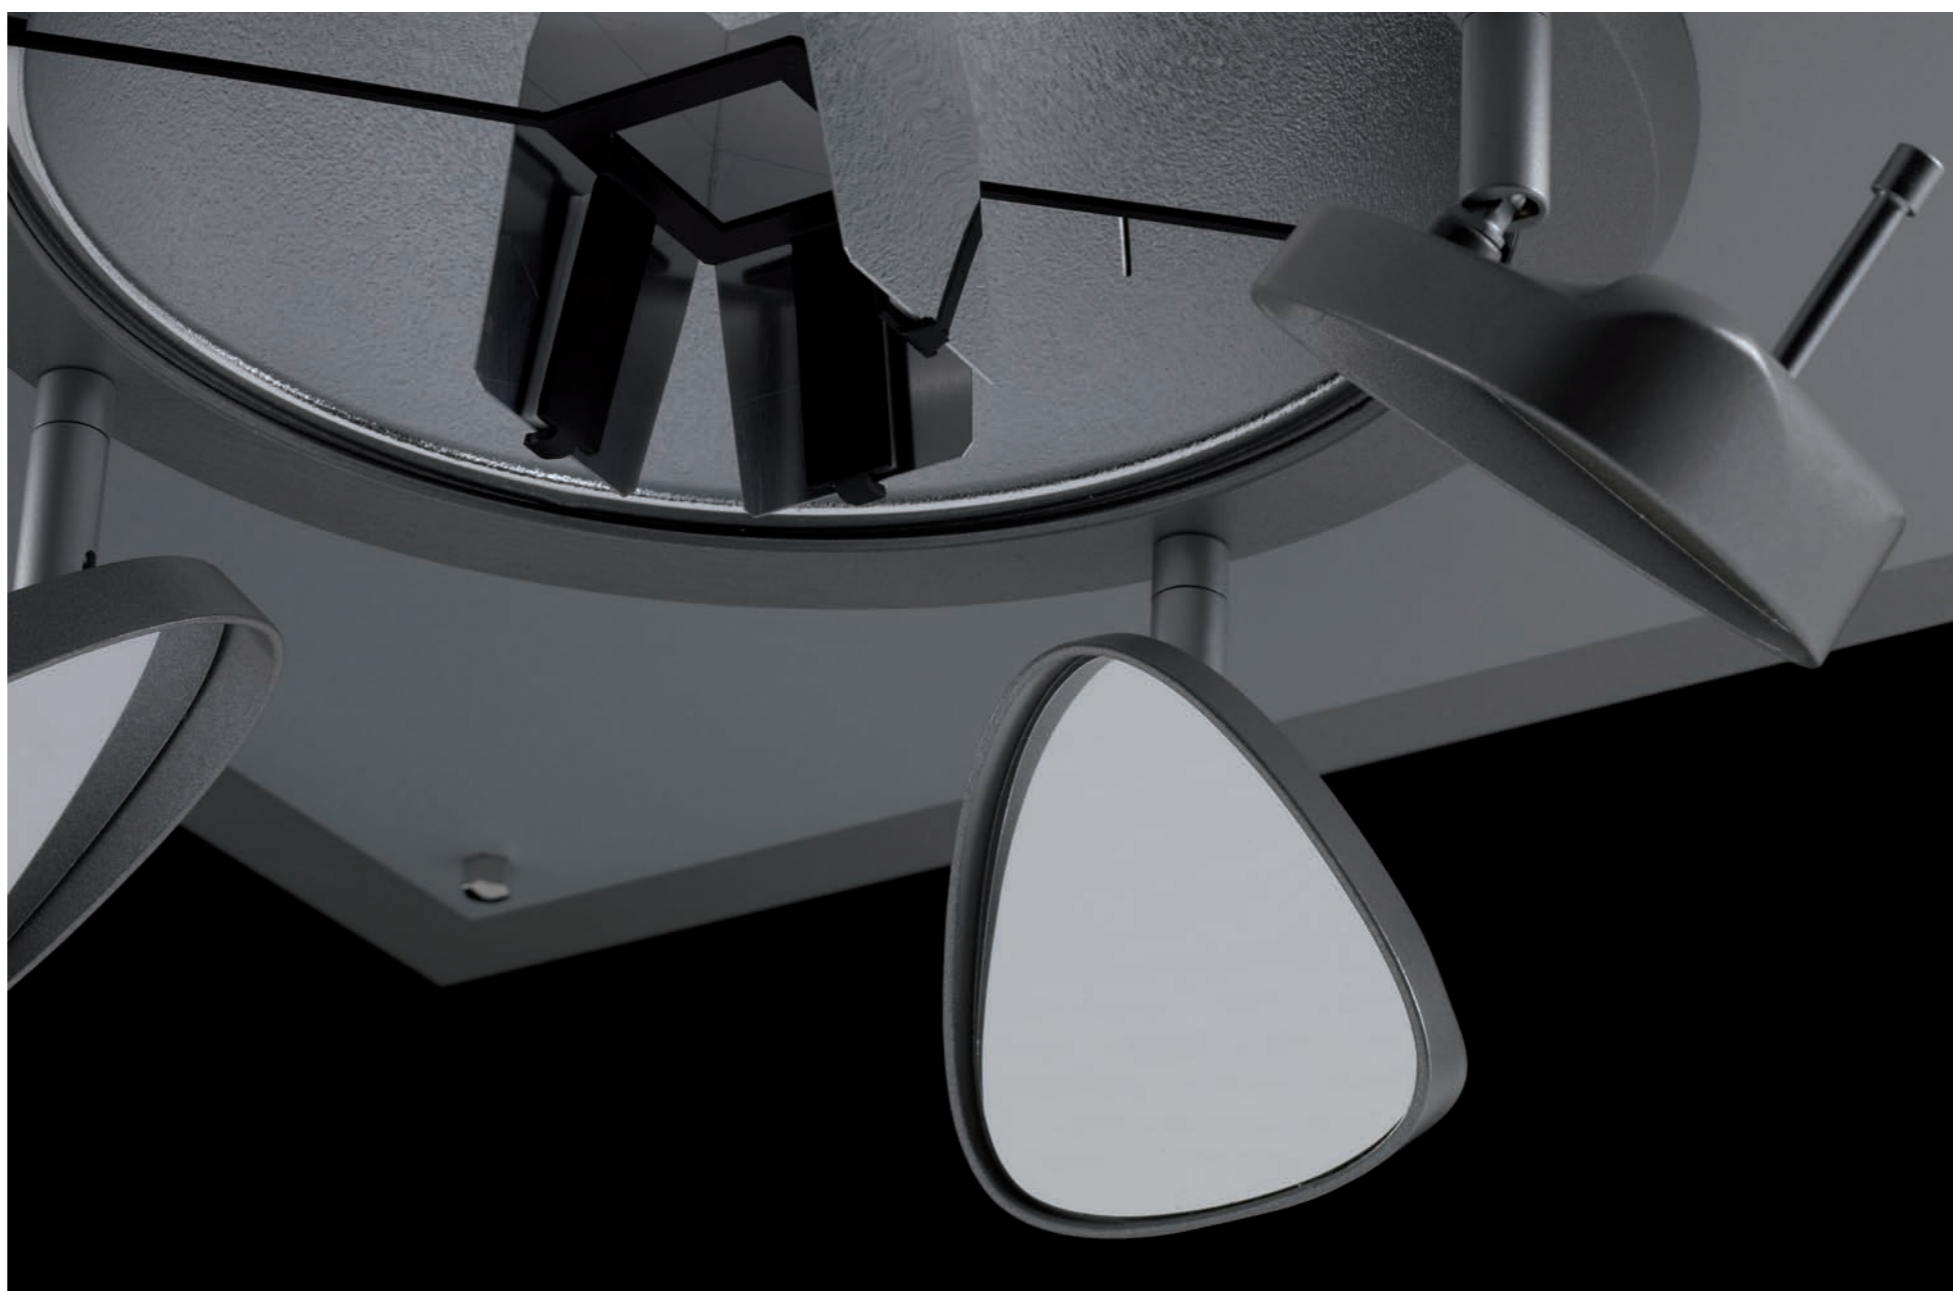

ATOMIC ME-E COMFORT PLUS 3

ATOMIC ME-E COMFORT PLUS 3 • HST-TG 50W / 100W • GX12-1

ATOMIC ME-E COMFORT PLUS 3
• LIGHT CHARACTERISTICS

ATOMIC ME-E COMFORT PLUS 3 • HIT 35W / 50W / 70W • G12

ATOMIC ME-E COMFORT PLUS 3 • HST-EL 100W • PG12-1