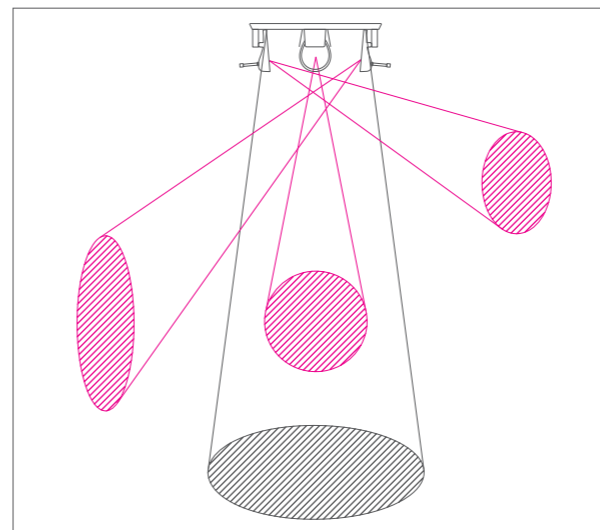

ATOMIC ME-E COMFORT PLUS 3

ATOMIC ME-E COMFORT PLUS 3 • HST-TG 50W / 100W • GX12-1

ATOMIC ME-E COMFORT PLUS 3
• LIGHT CHARACTERISTICS

ATOMIC ME-E COMFORT PLUS 3 • HIT 35W / 50W / 70W • G12

ATOMIC ME-E COMFORT PLUS 3 • HST-EL 100W • PG12-1

FIX AT

FIX AT

FIX I

FIX 4I

FIX I

FIX 2I

FIX J

FIX 4J