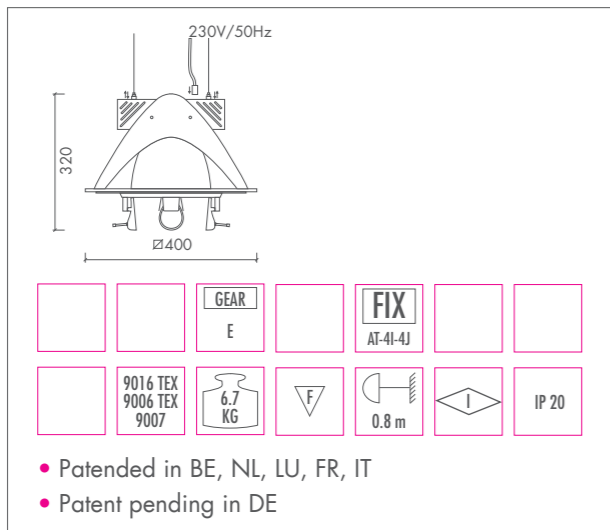

ATOMIC ME-E COMFORT PLUS 3

ATOMIC ME-E COMFORT PLUS 3 • HST-TG 50W / 100W • GX12-1

ATOMIC ME-E COMFORT PLUS 3
• LIGHT CHARACTERISTICS

ATOMIC ME-E COMFORT PLUS 3 • HIT 35W / 50W / 70W • G12

ATOMIC ME-E COMFORT PLUS 3 • HST-EL 100W • PG12-1