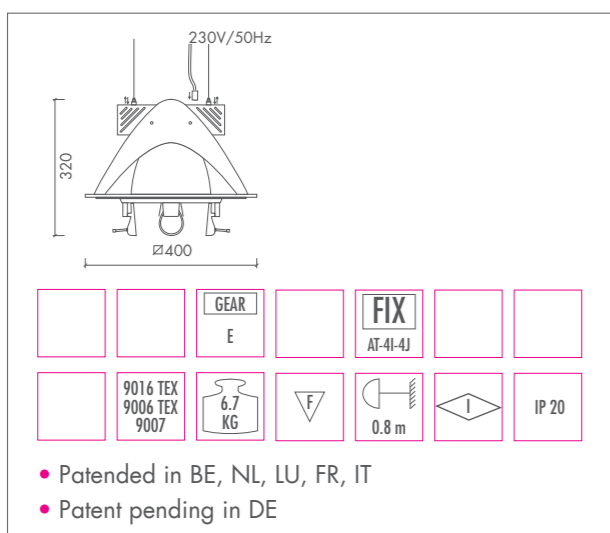

ATOMIC ME-E COMFORT PLUS 3

ATOMIC ME-E COMFORT PLUS 3 • HST-TG 50W / 100W • GX12-1

ATOMIC ME-E COMFORT PLUS 3
• LIGHT CHARACTERISTICS

ATOMIC ME-E COMFORT PLUS 3 • HIT 35W / 50W / 70W • G12

ATOMIC ME-E COMFORT PLUS 3 • HST-EL 100W • PG12-1

FIX AT

FIX AT

FIX I

FIX 4I

FIX I

FIX 2I

FIX J

FIX 4J