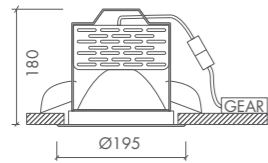

ASTRO

ASTRO • HST-TG 50W / 100W • GX12-1

10 - 15 25 - 85		GEAR E			
	9016 TEX 9006 TEX				

- Gold-coated reflector available in 25° - 85°
- Standard with safety glass

ASTRO • HIT 35W / 50W / 70W / 100W / 150W
• G12

10 - 15 25 - 85		GEAR E			
	9016 TEX 9006 TEX				

- Gold-coated available in 25° - 85°
- Standard with safety glass

ASTRO • HST-EL 100W • PG12-1

10 15 25		GEAR E			
	9016 TEX 9006 TEX				

- Gold-coated reflector available in 25°
- Standard with safety glass