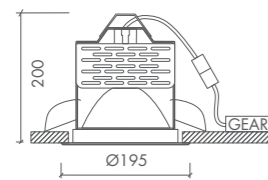

ASTRO

ASTRO • HST-TG 50W / 100W • GX12-1

10 - 15 25 - 85		GEAR E			
	9016 TEX 9006 TEX				

- Gold-coated reflector available in 25° - 85°
- Standard with safety glass

ASTRO • HIT 35W / 50W / 70W / 100W / 150W
• G12

10 - 15 25 - 85		GEAR E			
	9016 TEX 9006 TEX				

- Gold-coated available in 25° - 85°
- Standard with safety glass

ASTRO • HST-EL 100W • PG12-1

10 15 25		GEAR E			
	9016 TEX 9006 TEX				

- Gold-coated reflector available in 25°
- Standard with safety glass