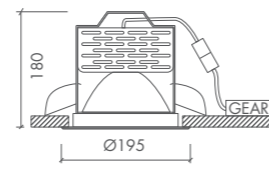

ASTRO

ASTRO • HST-TG 50W / 100W • GX12-1

10 - 15 25 - 85		GEAR E			
	9016 TEX 9006 TEX				

- Gold-coated reflector available in 25° - 85°
- Standard with safety glass

ASTRO • HIT 35W / 50W / 70W / 100W / 150W
• G12

10 - 15 25 - 85		GEAR E			
	9016 TEX 9006 TEX				

- Gold-coated available in 25° - 85°
- Standard with safety glass

ASTRO • HST-EL 100W • PG12-1

10 15 25		GEAR E			
	9016 TEX 9006 TEX				

- Gold-coated reflector available in 25°
- Standard with safety glass