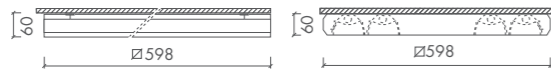

APD

APD • 4 x T5 14W • G5

• Louvre made of high gloss pure aluminium

APD • 4 x T5 22W / 24W • G5

• Louvre made of high gloss pure aluminium