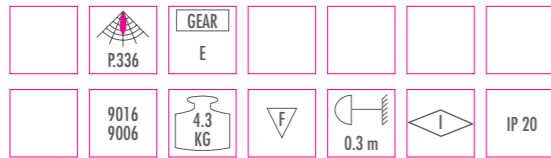

APD

APD • 4 x T5 14W • G5

• Louvre made of high gloss pure aluminium

APD • 4 x T5 22W / 24W • G5

• Louvre made of high gloss pure aluminium