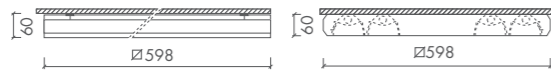

APD

APD • 4 x T5 14W • G5

• Louvre made of high gloss pure aluminium

APD • 4 x T5 22W / 24W • G5

• Louvre made of high gloss pure aluminium