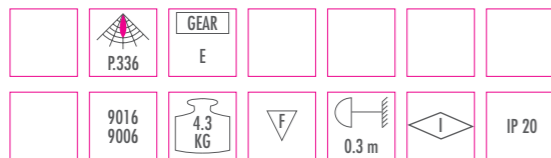

APD

APD • 4 x T5 14W • G5

• Louvre made of high gloss pure aluminium

APD • 4 x T5 22W / 24W • G5

• Louvre made of high gloss pure aluminium