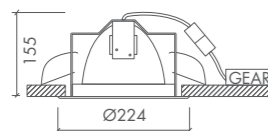

AMPLIO • HIT-DE 70W / 150W • RX7s

90°		GEAR E			
	9016 TEX 9006 TEX	1.9 KG			

- Gold-coated reflector available
- Standard with safety glass

AMPLIO • HIT 35W / 50W / 70W / 100W / 150W • G12

90°		GEAR E			
	9016 TEX 9006 TEX	1.9 KG			