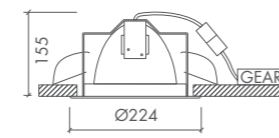

AMPLIO • HST-EL 100W • PG12-1