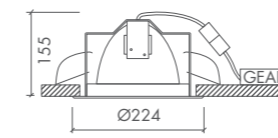

AMPLIO • HST-TG 50W / 100W • GX12-1