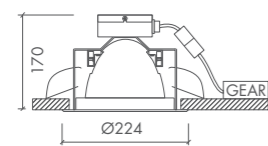

AMPLIO • HIT-DE 70W / 150W • RX7s

90°		GEAR E			
	9016 TEX 9006 TEX	1.9 KG			

- Gold-coated reflector available
- Standard with safety glass

AMPLIO • HIT 35W / 50W / 70W / 100W / 150W • G12

90°		GEAR E			
	9016 TEX 9006 TEX	1.9 KG			