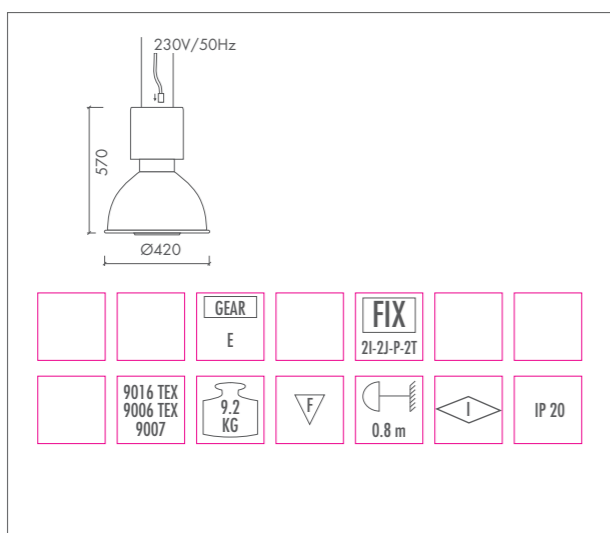

FIX I

ALUMIO ME-E COMFORT PLUS BASIC •
HST-EL 100W • PG12-1