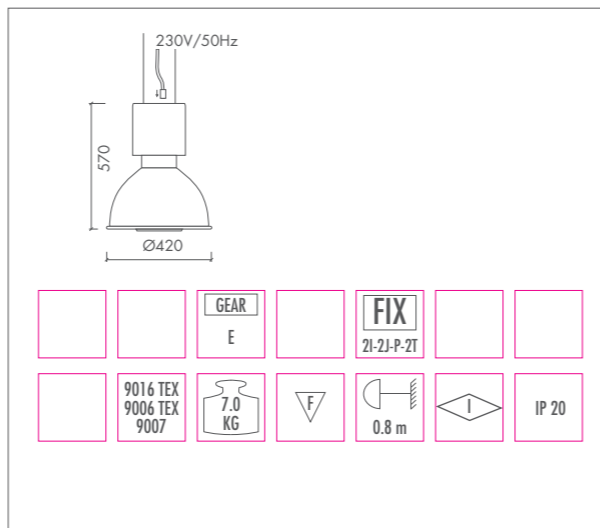

ALUMIO ME-E COMFORT PLUS BASIC •
HST-TG 50W / 100W • GX12-1