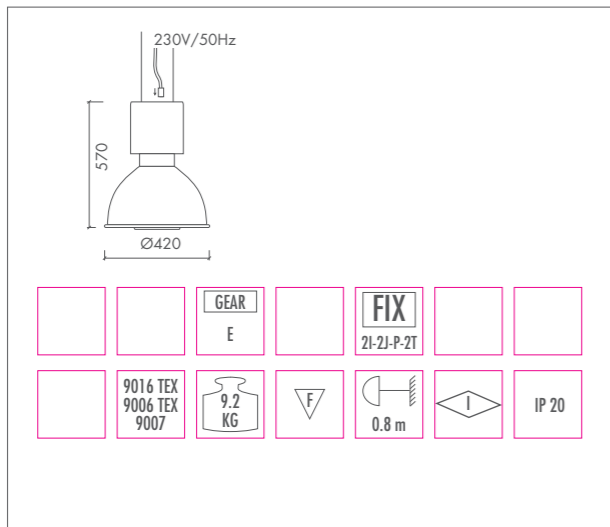

ALUMIO ME-E COMFORT PLUS BASIC •
HIT 35W / 50W / 70W • G12