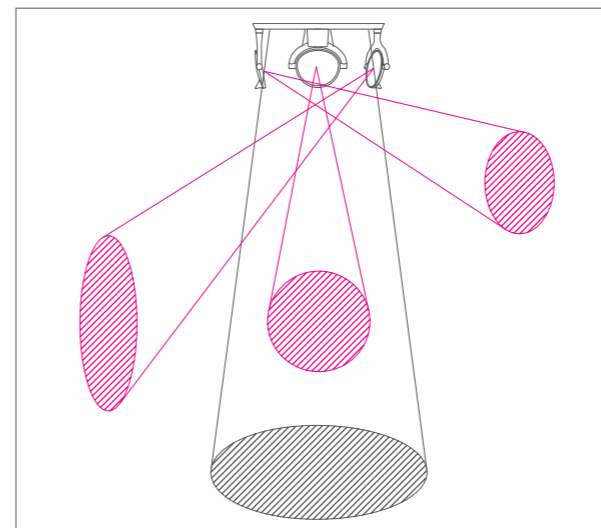

ALUMIO ME-E COMFORT PLUS 3 NOVUS

ALUMIO ME-E COMFORT PLUS 3 NOVUS •
HST-TG 50W / 100W • GX12-1

ALUMIO ME-E COMFORT PLUS 3 NOVUS
• LIGHT CHARACTERISTICS

ALUMIO ME-E COMFORT PLUS 3 NOVUS •
HIT 35W / 50W / 70W • G12