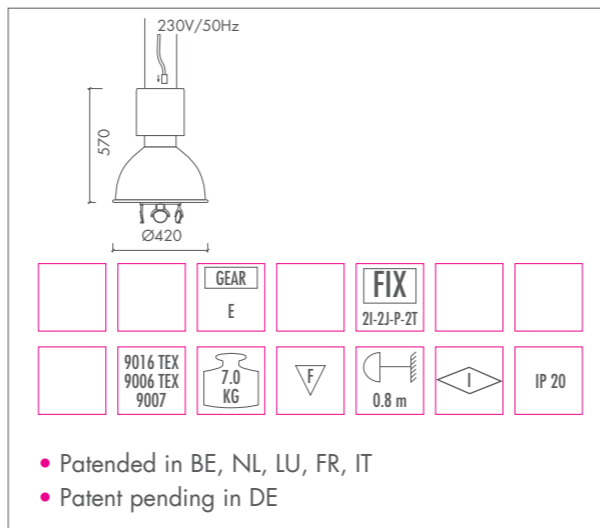

ALUMIO ME-E COMFORT PLUS 3 NOVUS •
HST-TG 50W / 100W • GX12-1