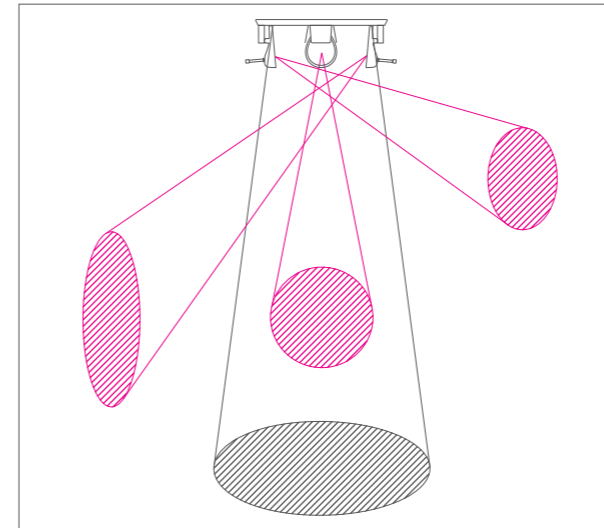

ALUMIO ME-E COMFORT PLUS 3

**ALUMIO ME-E COMFORT PLUS 3 •
HST-TG 50W / 100W • GX12-1**

		GEAR E		FIX 21-21-P-2T		
	9016 TEX 9006 TEX 9007	7.0 KG	F	0.8 m	I	IP 20

- Patented in BE, NL, LU, FR, IT
- Patent pending in DE

**ALUMIO ME-E COMFORT PLUS 3
• LIGHT CHARACTERISTICS**

**ALUMIO ME-E COMFORT PLUS 3 •
HIT 35W / 50W / 70W • G12**

		GEAR E		FIX 21-21-P-2T		
	9016 TEX 9006 TEX 9007	9.6 KG	F	0.8 m	I	IP 20

- Patented in BE, NL, LU, FR, IT
- Patent pending in DE