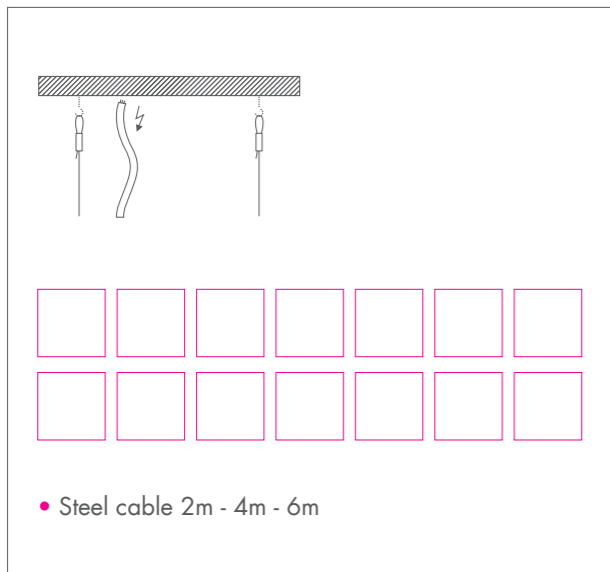

**ALUMIO ME-E COMFORT PLUS 3 •
HST-EL 100W • PG12-1**

		GEAR E		FIX 21-21-P-2T		
	9016 TEX 9006 TEX 9007	9.6 KG	F	0.8 m	I	IP 20

- Patented in BE, NL, LU, FR, IT
- Patent pending in DE

FIX I

FIX 4I

FIX I

FIX 2I

- Steel cable 2m - 4m - 6m