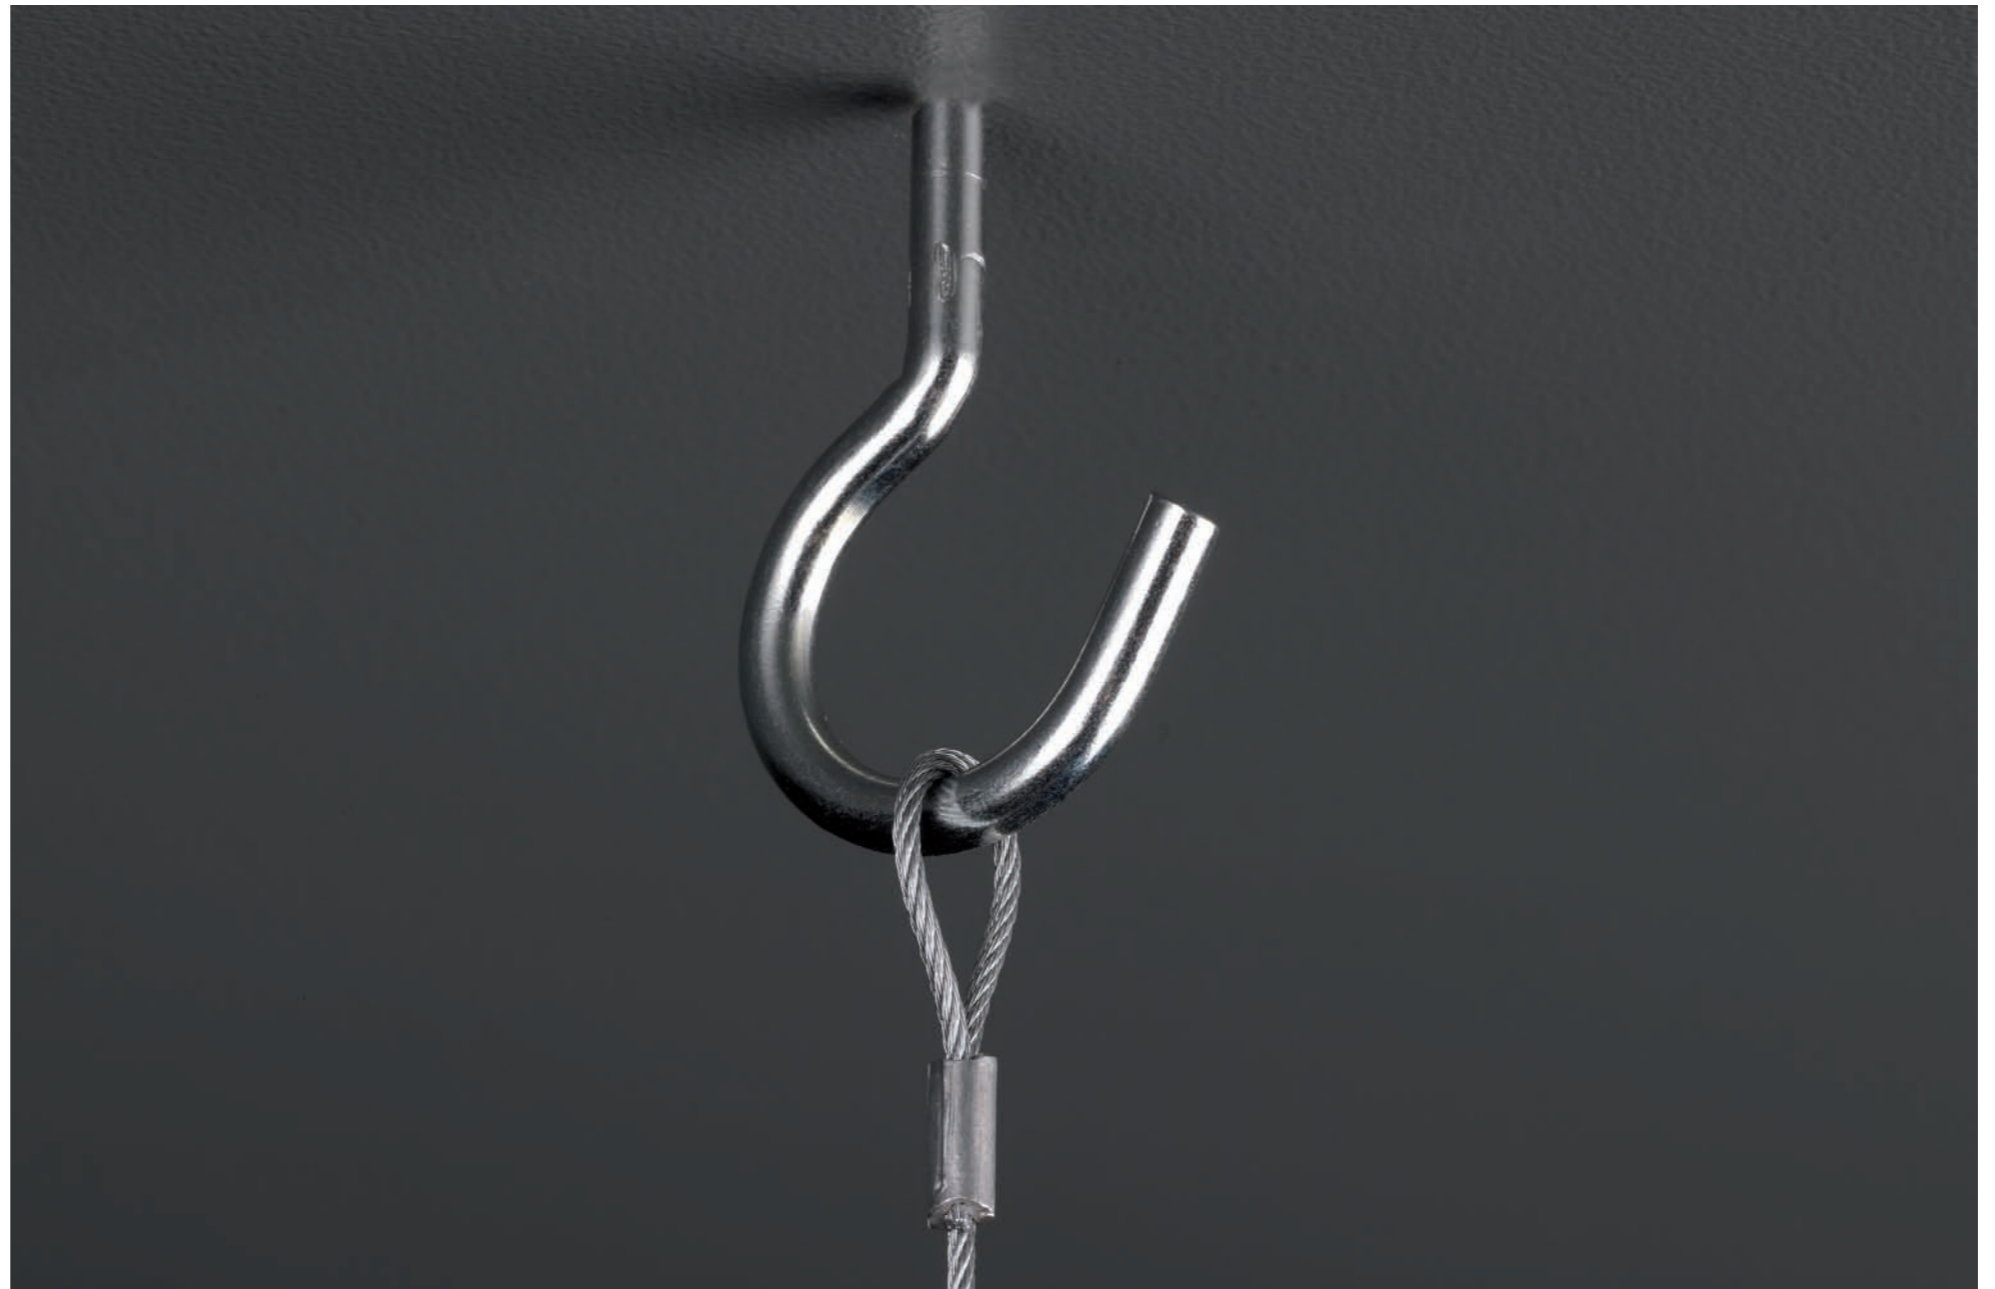

**ALUMIO ME-E COMFORT PLUS 3 •
HST-EL 100W • PG12-1**

		GEAR E		FIX 21-21-P-2T		
	9016 TEX 9006 TEX 9007	9.6 KG	F	0.8 m	I	IP 20

- Patented in BE, NL, LU, FR, IT
- Patent pending in DE

FIX I

FIX 4I

FIX I

FIX 2I